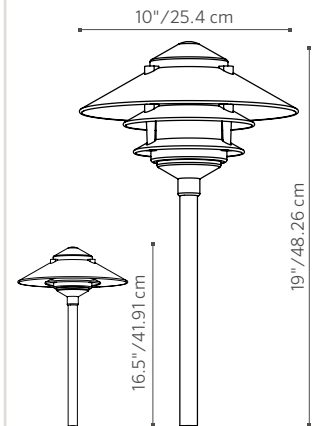

The FX Luminaire DR is one of our most popular path lights. The oversized top keeps light directed downward for controlled pathway and plant illumination without objectionable glare. The DR is constructed from die-cast aluminum alloy, and the riser is milled from solid T-6 6062 aluminum alloy for corrosion resistance and strength. The DR incorporates a halogen lamp assembly for high output and long life, reducing operating and maintenance costs.

DR: Path Light

Rugged and Timeless

Specify the DR-20-12R for most residential applications. For commercial sites, the higher output DR-35-12R is a great choice. The DR can stand up to punishment and is component-based for easy repair, making it perfect for high-impact environments.

DR: Path Light

FACTORY INSTALLED OPTIONS: Order 1 + 2 + 3 + 4 + 5

Step	Description	Code
1	FIXTURE	DR
2	LAMP	10, 15 (10,000 Hr Xenon), 20 (5,000 Hr Xenon), 10H, 20H (2,000 Hr Xenon)
3	TIER OPTION	2T (2 Tiers) - 3 Tier comes standard and does not need designation
4	RISER OPTIONS	8R, 12R, 18R
5	FINISH	WG, FW, AL, BZ, DG, WI, VF, SB, FB

EXAMPLE: DR-20H-2T-18R-BZ = DR - 20W Halogen Lamp - 2 Tier - 18" Riser - Bronze Metallic Finish

FIELD INSTALLED OPTIONS: Order Individually

Mounts	
Long Slot Spike (250015840000) 2.5" x 10" Included ▶	
Super Slot Spike (753900) 2" x 10"	
SuperJ-Box (SJ-XX**) 2.5" x 12"	
Post Mount (PM-XX**) 2.5" x 13"	
	<p>Long Slot Spike</p> <p>Super Slot Spike</p> <p>Super J-Box XX**</p> <p>Post Mount XX**</p>