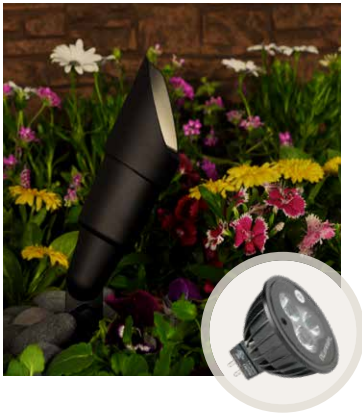

FXLuminaire®

LIGHTING WITH VALUE

LANDSCAPE LIGHTING

Shine a Light **ON VALUE**

Outdoor landscape lighting is an affordable way to beautify your home

Benefits of Installing a Low-Voltage Lighting System

Outdoor landscape lighting is an affordable way to beautify your home and create additional living space without costly renovations. By adding a low-voltage lighting system, you can:

FX Luminaire Products Create a Variety of Effects

Up Lights add texture, contrast, and interest by highlighting trees and landscaping.

Path Lights provide safe illumination for walkways.

Products

RS *Up Light*
MR-16 LED Lamp

SP-A *Path Light*
G4 LED Lamp

MM *Wall Light*
G4 LED Lamp

EX *Transformer*
150 Watts

Highlights

Warranty: 10 years (fixtures) or 5 years (lamps)

Lead lengths: 10 feet (fixtures)

FXLuminaire.

A Hunter Industries Company Our mission is to create the most energy-efficient lighting products in the world while maintaining the highest level of quality and reliability. In every instance we will back our innovations with the unwavering support our customers need to succeed.