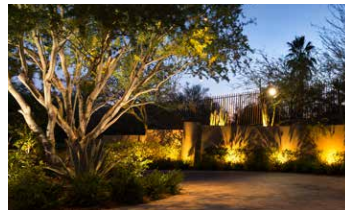

FX Luminaire Products Create a Variety of Effects

Up Lights add texture, contrast, and interest by highlighting trees and landscaping.