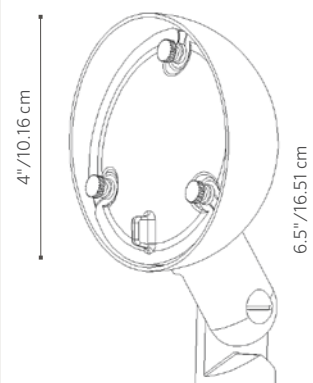

### RL: Up Light

#### *Lighting Effects with the RL*

To wall wash with the RL, the fixtures should be installed 12-18" from the base of the wall, 6-8" on center, thereby creating an even illumination.

*Note: This fixture is designed for up lighting only.*

**EXAMPLE:** RL-20H-NP = RL - 20W Halogen - Nickel Plate Finish

**FIELD INSTALLED OPTIONS:** Order Individually

Mounts					
<b>Super Slot Spike</b> (753900) 2" x 10" <b>Included</b> ▼					
<b>Long Slot Spike</b> (250015840000) 2.5" x 10"					
<b>SuperJ-Box</b> (SJ-XX**) 2.5" x 12"					
<b>Post Mount</b> (PM-XX**) 2.5" x 13"					
	Super Slot Spike	Long Slot Spike	Super J-Box XX**	Post Mount XX**	