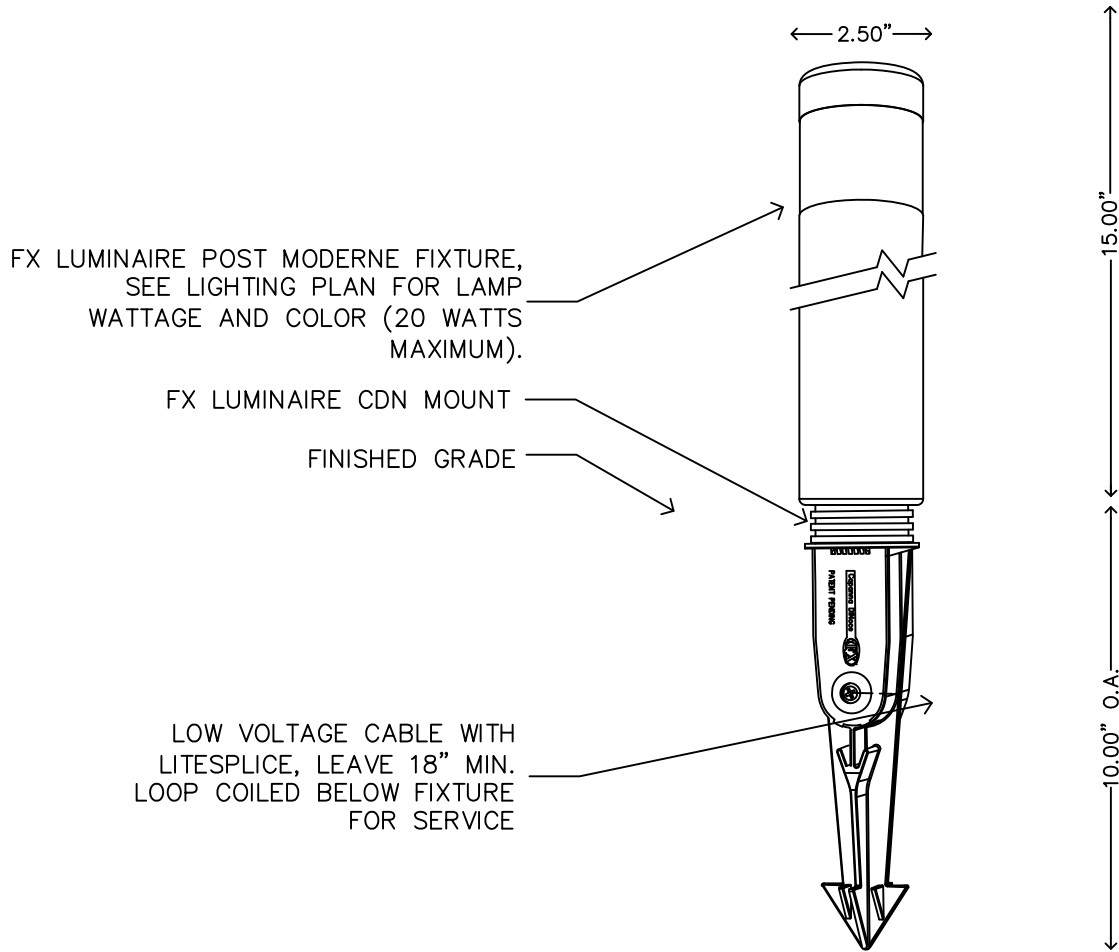

FX LUMINAIRE POST MODERNE FIXTURE, AS WITH ANY PATH LIGHT LOCATE IN PLANTER AREAS ONLY. AVOID PLACING IN OPEN EXPANSES OF TURF.

XX POST MODERNE(PM)
CDN MOUNT

NOT TO SCALE

FX LUMINAIRE DETAIL

FX LUMINAIRE POST MODERNE FIXTURE, AS WITH ANY PATH LIGHT LOCATE IN PLANTER AREAS ONLY. AVOID PLACING IN OPEN EXPANSES OF TURF.

XX POST MODERNE(PM)
CDS MOUNT

NOT TO SCALE

FX LUMINAIRE DETAIL

FX LUMINAIRE POST MODERNE FIXTURE, AS WITH ANY PATH LIGHT LOCATE IN PLANTER AREAS ONLY. AVOID INSTALLING IN OPEN TURF AREAS.

XX POST MODERNE(PM)
DECK MOUNT

NOT TO SCALE FX LUMINAIRE DETAIL