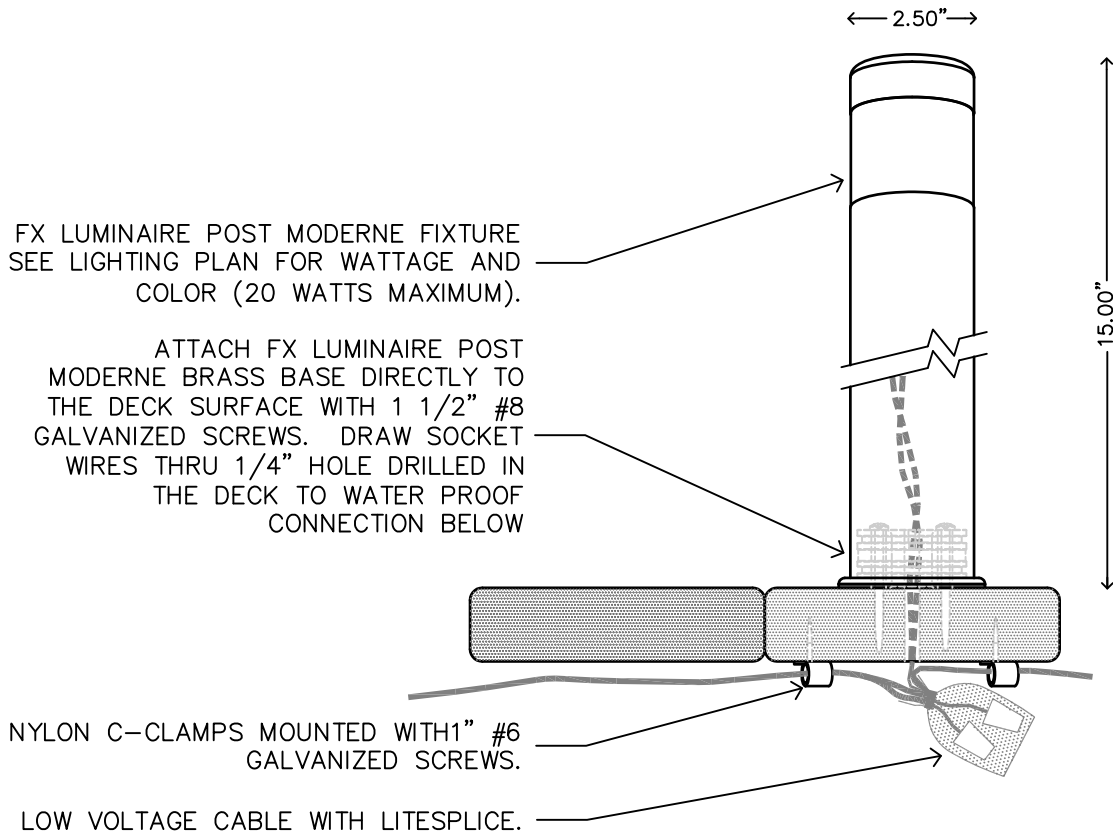

FX LUMINAIRE POST MODERNE FIXTURE, AS WITH ANY PATH LIGHT LOCATE IN PLANTER AREAS ONLY. AVOID PLACING IN OPEN EXPANSES OF TURF.

XX POST MODERNE(PM)
CDN MOUNT

NOT TO SCALE

FX LUMINAIRE DETAIL

FX LUMINAIRE POST MODERNE FIXTURE, AS WITH ANY PATH LIGHT LOCATE IN PLANTER AREAS ONLY. AVOID PLACING IN OPEN EXPANSES OF TURF.

XX POST MODERNE(PM)
CDS MOUNT

NOT TO SCALE

FX LUMINAIRE DETAIL

FX LUMINAIRE POST MODERNE FIXTURE, AS WITH ANY PATH LIGHT LOCATE IN PLANTER AREAS ONLY. AVOID INSTALLING IN OPEN TURF AREAS.

XX POST MODERNE(PM)
DECK MOUNT

NOT TO SCALE FX LUMINAIRE DETAIL