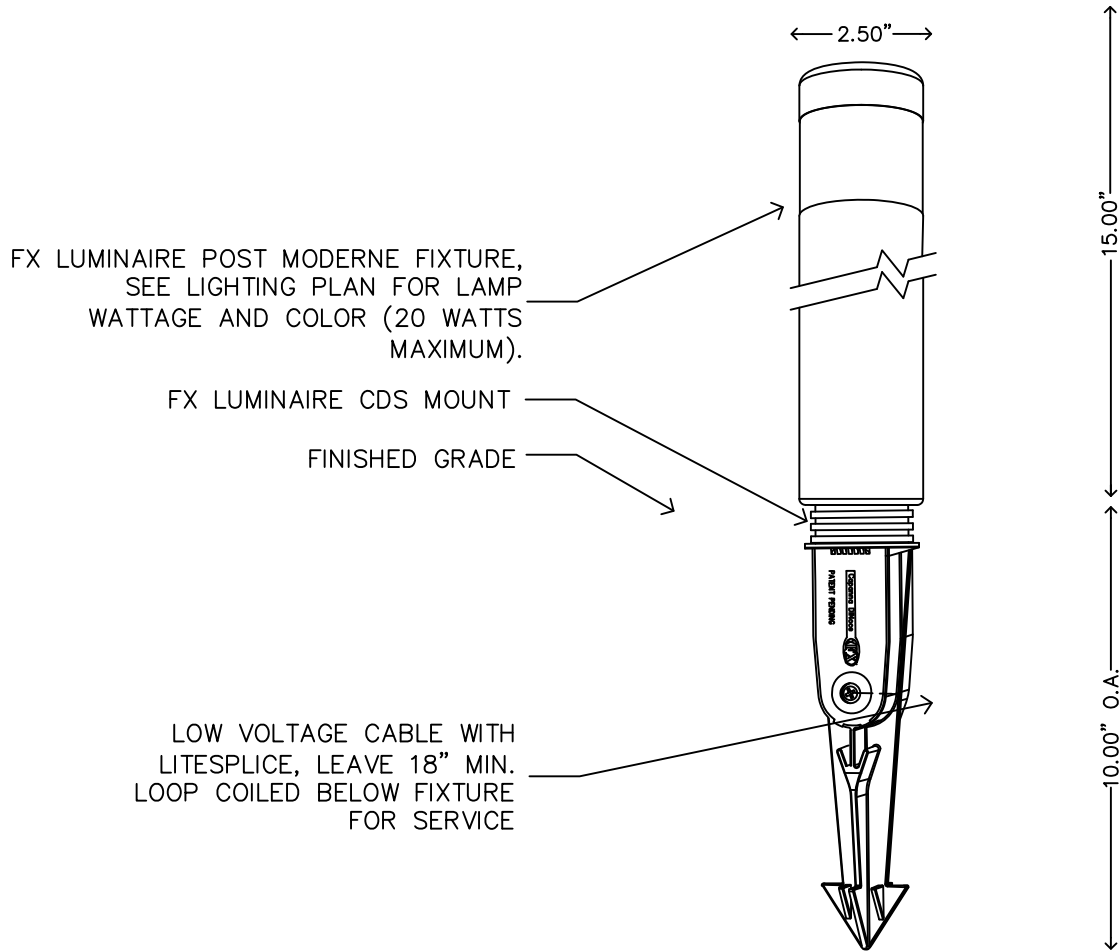

FX LUMINAIRE POST MODERNE FIXTURE, AS WITH ANY PATH LIGHT LOCATE IN PLANTER AREAS ONLY. AVOID PLACING IN OPEN EXPANSES OF TURF.

XX POST MODERNE(PM)
CDN MOUNT

NOT TO SCALE

FX LUMINAIRE DETAIL

FX LUMINAIRE POST MODERNE FIXTURE, AS WITH ANY PATH LIGHT LOCATE IN PLANTER AREAS ONLY. AVOID PLACING IN OPEN EXPANSES OF TURF.

XX POST MODERNE(PM)
CDS MOUNT

NOT TO SCALE

FX LUMINAIRE DETAIL

FX LUMINAIRE POST MODERNE FIXTURE, AS WITH ANY PATH LIGHT LOCATE IN PLANTER AREAS ONLY. AVOID INSTALLING IN OPEN TURF AREAS.

XX POST MODERNE(PM)
DECK MOUNT

NOT TO SCALE FX LUMINAIRE DETAIL