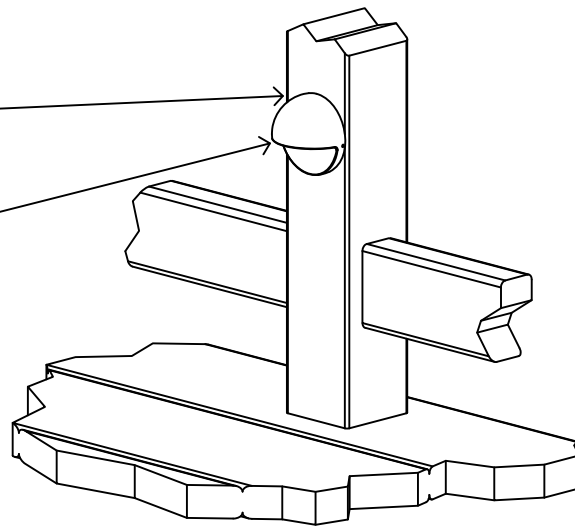

THIS FIXTURE IS DESIGNED FOR DOWN LIGHTING ONLY. DO NOT USE IN UP LIGHT POSITION.

SECTION/ELEVATION

XX

MULLUSCO MURO(MM)

CONCRETE WALL MOUNT

NOT TO SCALE

FX LUMINAIRE DETAIL

INSTALL FX LUMINAIRE
 MULLUSCO MURO USING 16
 GAUGE CABLE AND PROVIDED
 WIRE NUTS. MOUNT 8"–12" OFF
 FINISHED GRADE.

THE FX LUMINAIRE MULLUSCO
 MURO SHROUD DIAMETER IS 2.33".

WOODEN WALL
 MOUNTING HARDWARE PROVIDED
 WITH MULLUSCO MURO.
 THE FX MULLUSCO MURO
 INCORPORATES AN ADJUSTABLE
 LAMP SHROUD FOR FIELD LEVEL
 ADJUSTMENT, 10 WATT MAXIMUM
 LAMP.

THIS FIXTURE IS DESIGNED
 FOR DOWN LIGHTING ONLY.
 DO NOT USE IN UP LIGHT
 POSITION.

SECTION/ELEVATION

XX MULLUSCO MURO(MM)
 WOOD WALL MOUNT
 NOT TO SCALE FX LUMINAIRE DETAIL

THE FX LUMINAIRE MOLLUSCO MURO FIXTURE IS PERFECT FOR DECK POST MOUNT APPLICATIONS WHERE A GLARE FREE. LOW MAINTANENCE PATHLITE IS DESIRED.

MOUNTING HARDWARE PROVIDED WITH MULLUSCO MURO.

THE FX MULLUSCO MURO INCORPORATES AN ADJUSTABLE LAMP SHROUD FOR FIELD LEVEL ADJUSTMENT, 10 WATT MAXIMUM LAMP.

THIS FIXTURE IS DESIGNED FOR DOWN LIGHTING ONLY. DO NOT USE IN UP LIGHT POSITION.