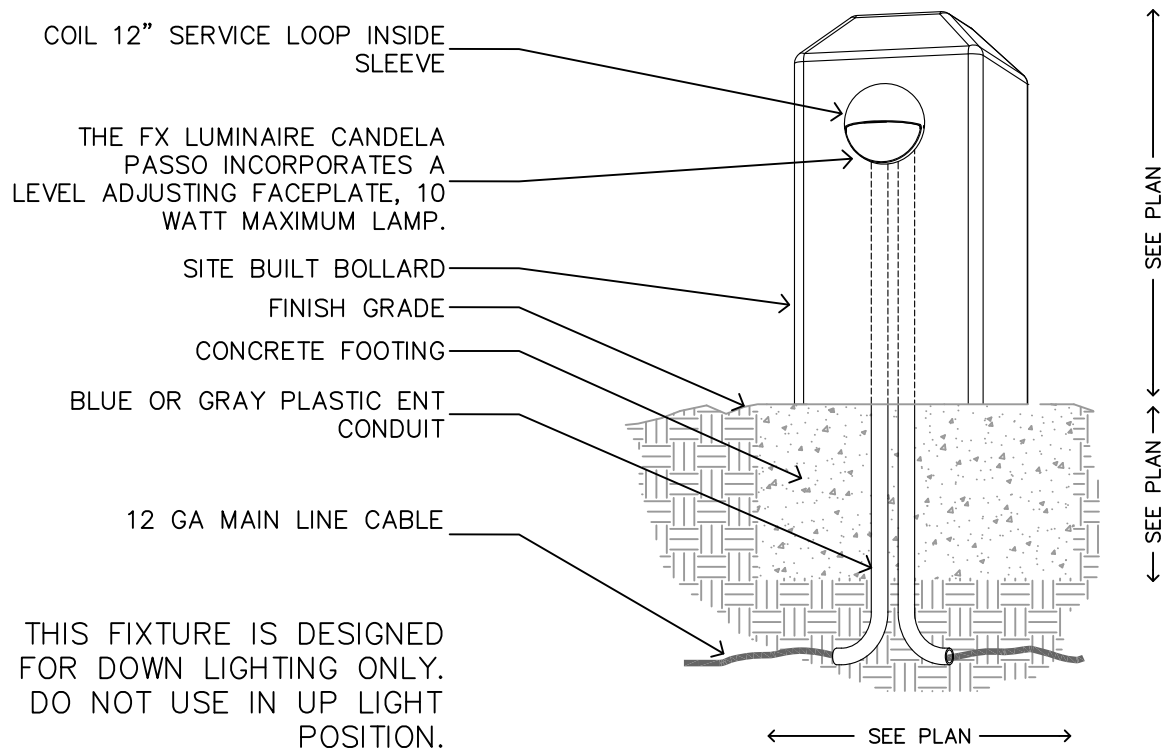

SECTION/ELEVATION

XX MOLLUSCO MURO(MM)
 BOLLARD MOUNT

NOT TO SCALE FX LUMINAIRE DETAIL

THE FX LUMINAIRE MULLUSCO MURO AS SHOWN USING 16 GAUGE CABLE AND PROVIDED WIRE NUTS.

THE FX LUMINAIRE MULLUSCO MURO INCORPORATES AN ADJUSTABLE LAMP SHROUD FOR FIELD LEVEL ADJUSTMENT, 10 WATT MAXIMUM LAMP.

WATERPROOF SLEEVE END TO PREVENT WATER FROM SEEPING THROUGH THE WALL INTO THE LAMP HOUSING. LEAVE 12" SERVICE LOOP COILED INSIDE THE SLEEVE.

- FX LITESPLICE
- 16 GA. CABLE
- 12 GA. CABLE

BLUE OR GRAY ENT CONDUIT WITH STRANDED THHN WIRE SIZED TO MATCH WATTAGE LOAD.

THE FX LUMINAIRE MULLUSCO
 MURO SHROUD DIAMETER IS 2.33".

WOODEN WALL
 MOUNTING HARDWARE PROVIDED
 WITH MULLUSCO MURO.
 THE FX MULLUSCO MURO
 INCORPORATES AN ADJUSTABLE
 LAMP SHROUD FOR FIELD LEVEL
 ADJUSTMENT, 10 WATT MAXIMUM
 LAMP.