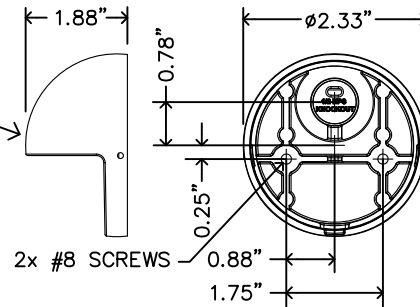

SECTION/ELEVATION

XX MOLLUSCO MURO(MM)
 BOLLARD MOUNT

NOT TO SCALE FX LUMINAIRE DETAIL

THE FX LUMINAIRE MULLUSCO MURO AS SHOWN USING 16 GAUGE CABLE AND PROVIDED WIRE NUTS.

THE FX LUMINAIRE MULLUSCO MURO INCORPORATES AN ADJUSTABLE LAMP SHROUD FOR FIELD LEVEL ADJUSTMENT, 10 WATT MAXIMUM LAMP.

WATERPROOF SLEEVE END TO PREVENT WATER FROM SEEPING THROUGH THE WALL INTO THE LAMP HOUSING. LEAVE 12" SERVICE LOOP COILED INSIDE THE SLEEVE.

- FX LITESPLICE
- 16 GA. CABLE
- 12 GA. CABLE

BLUE OR GRAY ENT CONDUIT WITH STRANDED THHN WIRE SIZED TO MATCH WATTAGE LOAD.

THIS FIXTURE IS DESIGNED FOR DOWN LIGHTING ONLY. DO NOT USE IN UP LIGHT POSITION.

SECTION/ELEVATION

XX

MULLUSCO MURO(MM)

CONCRETE WALL MOUNT

NOT TO SCALE

FX LUMINAIRE DETAIL

INSTALL FX LUMINAIRE
 MULLUSCO MURO USING 16
 GAUGE CABLE AND PROVIDED
 WIRE NUTS. MOUNT 8"–12" OFF
 FINISHED GRADE.

THE FX LUMINAIRE MULLUSCO
 MURO SHROUD DIAMETER IS 2.33".

WOODEN WALL
 MOUNTING HARDWARE PROVIDED
 WITH MULLUSCO MURO.
 THE FX MULLUSCO MURO
 INCORPORATES AN ADJUSTABLE
 LAMP SHROUD FOR FIELD LEVEL
 ADJUSTMENT, 10 WATT MAXIMUM
 LAMP.