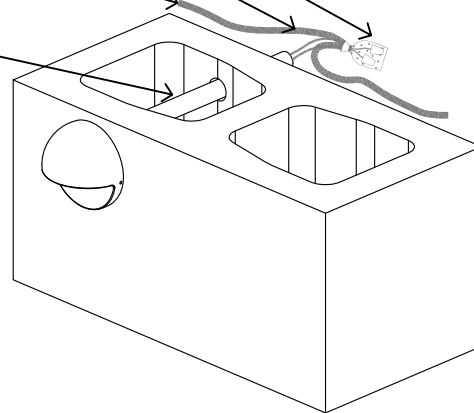

SECTION/ELEVATION

XX MOLLUSCO MURO(MM)
 BOLLARD MOUNT

NOT TO SCALE FX LUMINAIRE DETAIL

THE FX LUMINAIRE MULLUSCO MURO AS SHOWN USING 16 GAUGE CABLE AND PROVIDED WIRE NUTS.

THE FX LUMINAIRE MULLUSCO MURO INCORPORATES AN ADJUSTABLE LAMP SHROUD FOR FIELD LEVEL ADJUSTMENT, 10 WATT MAXIMUM LAMP.

WATERPROOF SLEEVE END TO PREVENT WATER FROM SEEPING THROUGH THE WALL INTO THE LAMP HOUSING. LEAVE 12" SERVICE LOOP COILED INSIDE THE SLEEVE.

- FX LITESPLICE
- 16 GA. CABLE
- 12 GA. CABLE

BLUE OR GRAY ENT CONDUIT WITH STRANDED THHN WIRE SIZED TO MATCH WATTAGE LOAD.

THIS FIXTURE IS DESIGNED FOR DOWN LIGHTING ONLY. DO NOT USE IN UP LIGHT POSITION.

SECTION/ELEVATION

XX

MULLUSCO MURO(MM)

CONCRETE WALL MOUNT

NOT TO SCALE

FX LUMINAIRE DETAIL

INSTALL FX LUMINAIRE
 MULLUSCO MURO USING 16
 GAUGE CABLE AND PROVIDED
 WIRE NUTS. MOUNT 8"–12" OFF
 FINISHED GRADE.

THE FX LUMINAIRE MULLUSCO
 MURO SHROUD DIAMETER IS 2.33".

WOODEN WALL
 MOUNTING HARDWARE PROVIDED
 WITH MULLUSCO MURO.
 THE FX MULLUSCO MURO
 INCORPORATES AN ADJUSTABLE
 LAMP SHROUD FOR FIELD LEVEL
 ADJUSTMENT, 10 WATT MAXIMUM
 LAMP.