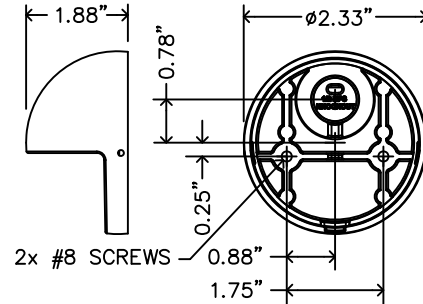

THE FX LUMINAIRE MOLLUSCO MURO FIXTURE IS PERFECT FOR DECK POST MOUNT APPLICATIONS WHERE A GLARE FREE. LOW MAINTANENCE PATHLITE IS DESIRED.