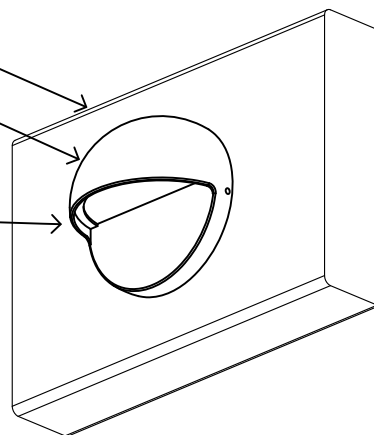

WATERPROOF SLEEVE END TO PREVENT WATER FROM SEEPING THROUGH THE WALL INTO THE LAMP HOUSING. LEAVE 12" SERVICE LOOP COILED INSIDE THE SLEEVE.

- FX LITESPLICE
- 16 GA. CABLE
- 12 GA. CABLE

BLUE OR GRAY ENT CONDUIT WITH STRANDED THHN WIRE SIZED TO MATCH WATTAGE LOAD.

THIS FIXTURE IS DESIGNED FOR DOWN LIGHTING ONLY. DO NOT USE IN UP LIGHT POSITION.

SECTION/ELEVATION

XX

MULLUSCO MURO(MM)

CONCRETE WALL MOUNT

NOT TO SCALE

FX LUMINAIRE DETAIL

INSTALL FX LUMINAIRE
 MULLUSCO MURO USING 16
 GAUGE CABLE AND PROVIDED
 WIRE NUTS. MOUNT 8"–12" OFF
 FINISHED GRADE.

THE FX LUMINAIRE MULLUSCO
 MURO SHROUD DIAMETER IS 2.33".

WOODEN WALL
 MOUNTING HARDWARE PROVIDED
 WITH MULLUSCO MURO.
 THE FX MULLUSCO MURO
 INCORPORATES AN ADJUSTABLE
 LAMP SHROUD FOR FIELD LEVEL
 ADJUSTMENT, 10 WATT MAXIMUM
 LAMP.