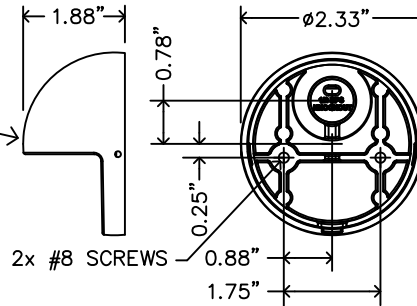

WATERPROOF SLEEVE END TO PREVENT WATER FROM SEEPING THROUGH THE WALL INTO THE LAMP HOUSING. LEAVE 12" SERVICE LOOP COILED INSIDE THE SLEEVE.

- FX LITESPLICE
- 16 GA. CABLE
- 12 GA. CABLE

BLUE OR GRAY ENT CONDUIT WITH STRANDED THHN WIRE SIZED TO MATCH WATTAGE LOAD.

THIS FIXTURE IS DESIGNED FOR DOWN LIGHTING ONLY. DO NOT USE IN UP LIGHT POSITION.

SECTION/ELEVATION

XX

MULLUSCO MURO(MM)

CONCRETE WALL MOUNT

NOT TO SCALE

FX LUMINAIRE DETAIL

INSTALL FX LUMINAIRE
 MULLUSCO MURO USING 16
 GAUGE CABLE AND PROVIDED
 WIRE NUTS. MOUNT 8"–12" OFF
 FINISHED GRADE.

THE FX LUMINAIRE MULLUSCO
 MURO SHROUD DIAMETER IS 2.33".

WOODEN WALL
 MOUNTING HARDWARE PROVIDED
 WITH MULLUSCO MURO.
 THE FX MULLUSCO MURO
 INCORPORATES AN ADJUSTABLE
 LAMP SHROUD FOR FIELD LEVEL
 ADJUSTMENT, 10 WATT MAXIMUM
 LAMP.