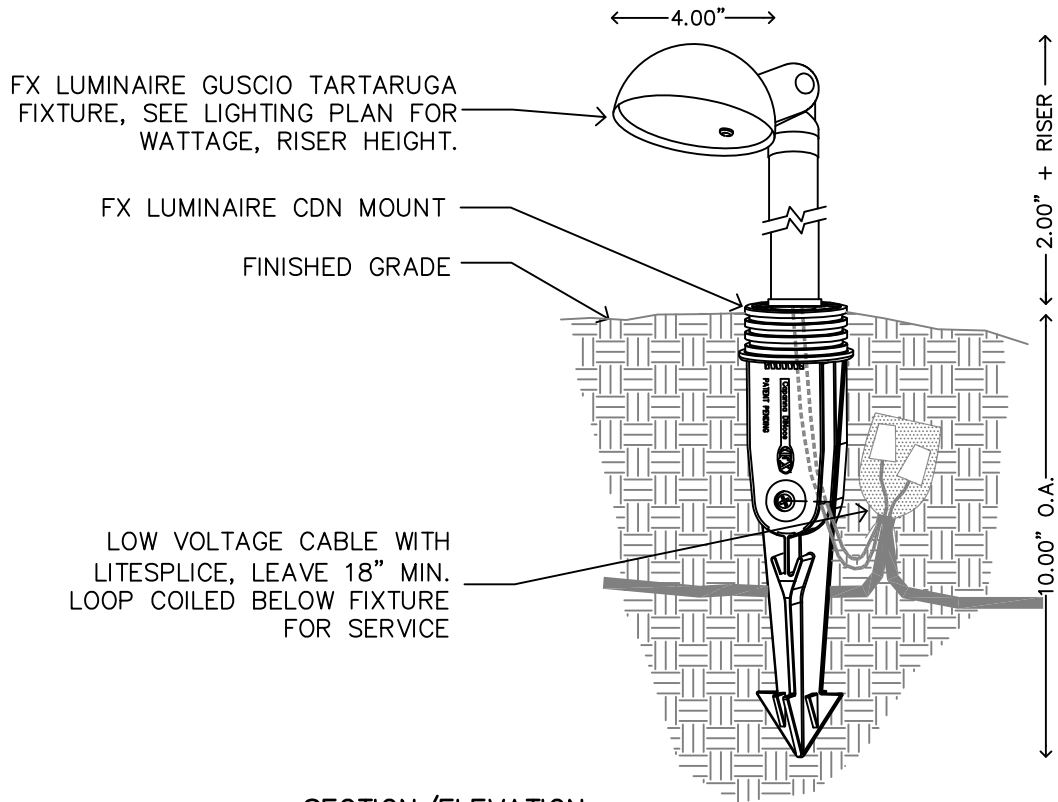

FX LUMINAIRE DETAIL

FX LUMINAIRE GUSCIO TARTARUGA FIXTURE, AS WITH ANY PATH LIGHT LOCATE IN PLANTER AREAS ONLY. DO NOT INSTALL IN OPEN TURF AREAS WITHOUT FOOTER WITH PROTECTIVE PAD.

GUSCIO TARTARUGA(GT) POST MOUNT

XX

NOT TO SCALE

FX LUMINAIRE DETAIL

FX LUMINAIRE GUSCIO TARTARUGA FIXTURE, AS WITH ANY PATH LIGHT LOCATE IN PLANTER AREAS ONLY. DO NOT INSTALL IN OPEN TURF AREAS WITHOUT FOOTER WITH PROTECTIVE PAD.

SECTION/ELEVATION

XX GUSCIO TARTARUGA(GT)
 SUPER J-BOX MOUNT
 NOT TO SCALE FX LUMINAIRE DETAIL

FX LUMINAIRE GUSCIO TARTARUGA FIXTURE, AS WITH ANY PATH LIGHT LOCATE IN PLANTER AREAS ONLY. DO NOT INSTALL IN OPEN TURF AREAS WITHOUT FOOTER WITH PROTECTIVE PAD.