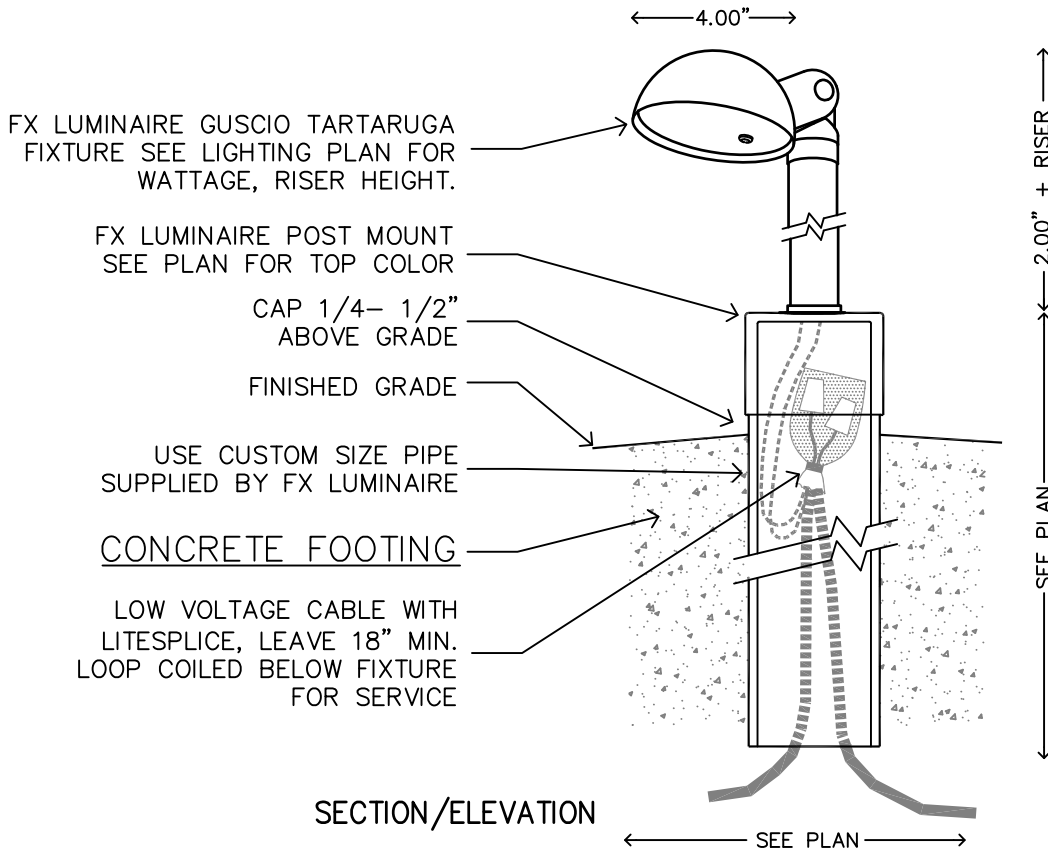

FX LUMINAIRE GUSCIO TARTARUGA FIXTURE, AS WITH ANY PATH LIGHT LOCATE IN PLANTER AREAS ONLY. DO NOT INSTALL IN OPEN TURF AREAS WITHOUT FOOTER WITH PROTECTIVE PAD.

XX

GUSCIO TARTARUGA(GT)

FOOTER MOUNT

NOT TO SCALE

FX LUMINAIRE DETAIL

FX LUMINAIRE GUSCIO TARTARUGA FIXTURE, AS WITH ANY PATH LIGHT LOCATE IN PLANTER AREAS ONLY. DO NOT INSTALL IN OPEN TURF AREAS WITHOUT FOOTER WITH PROTECTIVE PAD.

GUSCIO TARTARUGA(GT) POST MOUNT

XX

NOT TO SCALE

FX LUMINAIRE DETAIL

FX LUMINAIRE GUSCIO TARTARUGA FIXTURE, AS WITH ANY PATH LIGHT LOCATE IN PLANTER AREAS ONLY. DO NOT INSTALL IN OPEN TURF AREAS WITHOUT FOOTER WITH PROTECTIVE PAD.

SECTION/ELEVATION

XX GUSCIO TARTARUGA(GT)
 SUPER J-BOX MOUNT
 NOT TO SCALE FX LUMINAIRE DETAIL

FX LUMINAIRE GUSCIO TARTARUGA FIXTURE, AS WITH ANY PATH LIGHT LOCATE IN PLANTER AREAS ONLY. DO NOT INSTALL IN OPEN TURF AREAS WITHOUT FOOTER WITH PROTECTIVE PAD.