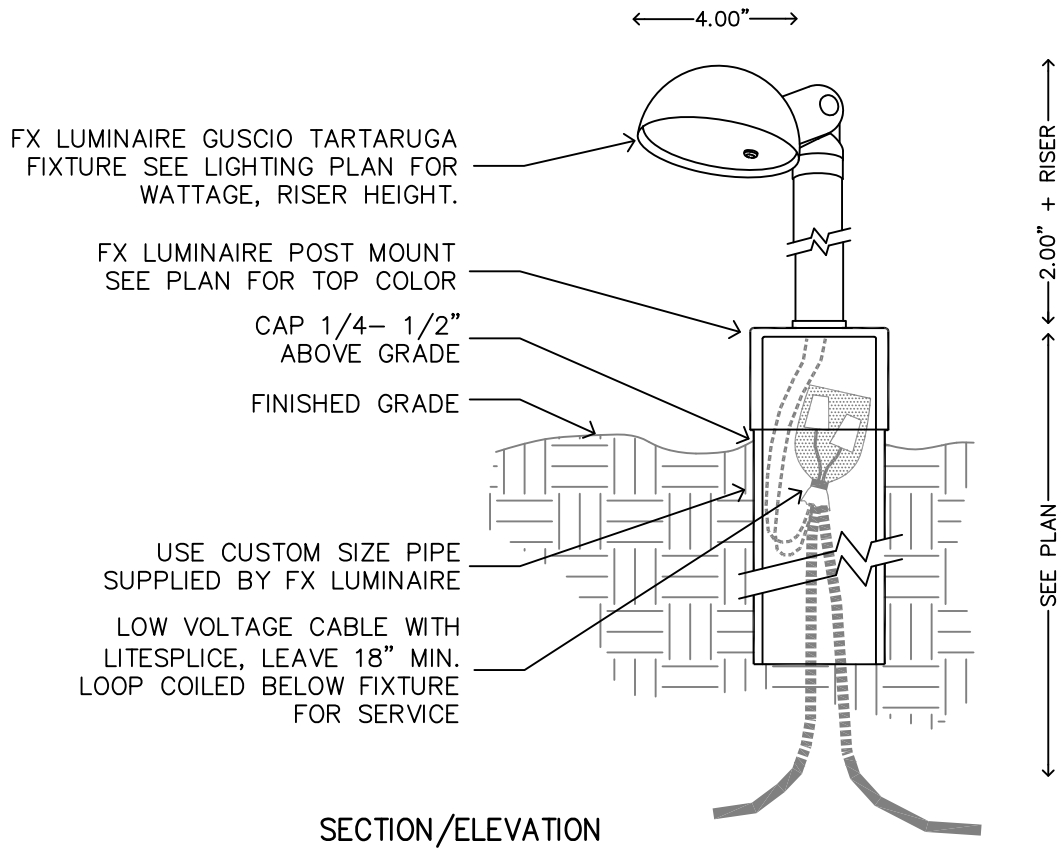

FX LUMINAIRE GUSCIO TARTARUGA FIXTURE, AS WITH ANY PATH LIGHT LOCATE IN PLANTER AREAS ONLY. DO NOT INSTALL IN OPEN TURF AREAS WITHOUT FOOTER WITH PROTECTIVE PAD.

XX

GUSCIO TARTARUGA(GT)

FOOTER MOUNT

NOT TO SCALE

FX LUMINAIRE DETAIL

FX LUMINAIRE GUSCIO TARTARUGA FIXTURE, AS WITH ANY PATH LIGHT LOCATE IN PLANTER AREAS ONLY. DO NOT INSTALL IN OPEN TURF AREAS WITHOUT FOOTER WITH PROTECTIVE PAD.

GUSCIO TARTARUGA(GT) POST MOUNT

XX

NOT TO SCALE

FX LUMINAIRE DETAIL

FX LUMINAIRE GUSCIO TARTARUGA FIXTURE, AS WITH ANY PATH LIGHT LOCATE IN PLANTER AREAS ONLY. DO NOT INSTALL IN OPEN TURF AREAS WITHOUT FOOTER WITH PROTECTIVE PAD.

SECTION/ELEVATION

XX GUSCIO TARTARUGA(GT)
 SUPER J-BOX MOUNT
 NOT TO SCALE FX LUMINAIRE DETAIL

FX LUMINAIRE GUSCIO TARTARUGA FIXTURE, AS WITH ANY PATH LIGHT LOCATE IN PLANTER AREAS ONLY. DO NOT INSTALL IN OPEN TURF AREAS WITHOUT FOOTER WITH PROTECTIVE PAD.