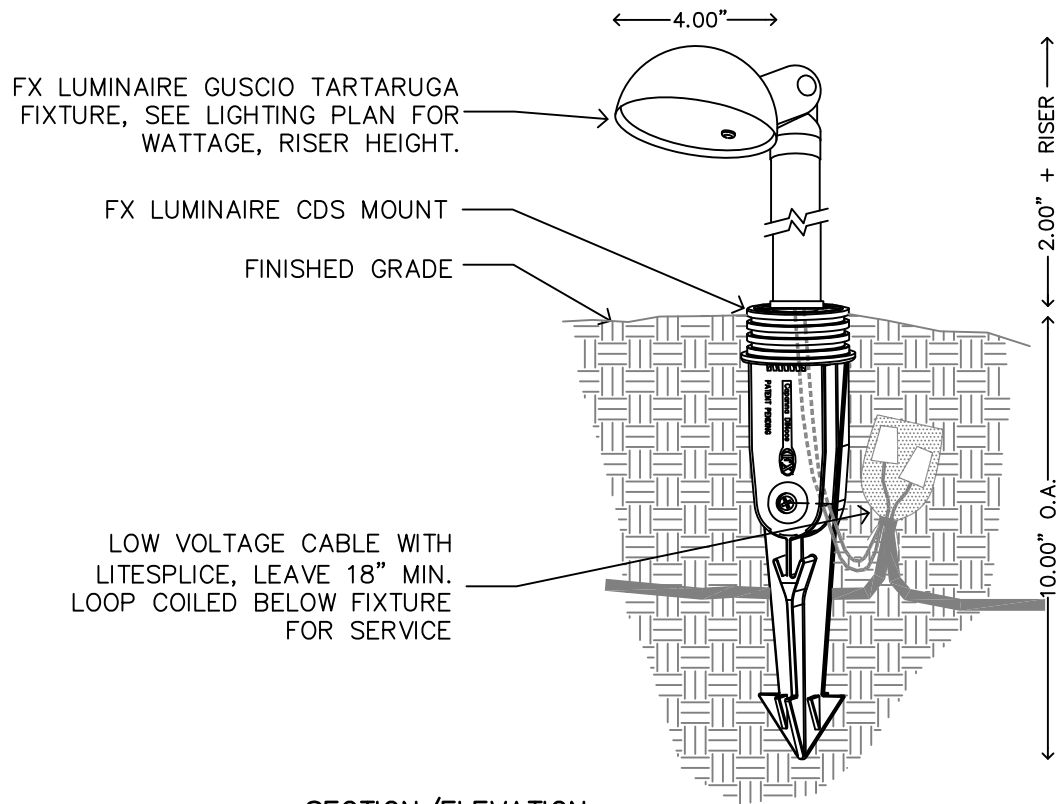

XX GUSCIO TARTARUGA(GT)
 SUPER J-BOX MOUNT
 NOT TO SCALE FX LUMINAIRE DETAIL

FX LUMINAIRE GUSCIO TARTARUGA FIXTURE, AS WITH ANY PATH LIGHT LOCATE IN PLANTER AREAS ONLY. DO NOT INSTALL IN OPEN TURF AREAS WITHOUT FOOTER WITH PROTECTIVE PAD.

SECTION/ELEVATION

GUSCIO TARTARUGA(GT) CDN MOUNT

XX

NOT TO SCALE

FX LUMINAIRE DETAIL

FX LUMINAIRE GUSCIO TARTARUGA FIXTURE, AS WITH ANY PATH LIGHT LOCATE IN PLANTER AREAS ONLY. DO NOT INSTALL IN OPEN TURF AREAS WITHOUT FOOTER WITH PROTECTIVE PAD.