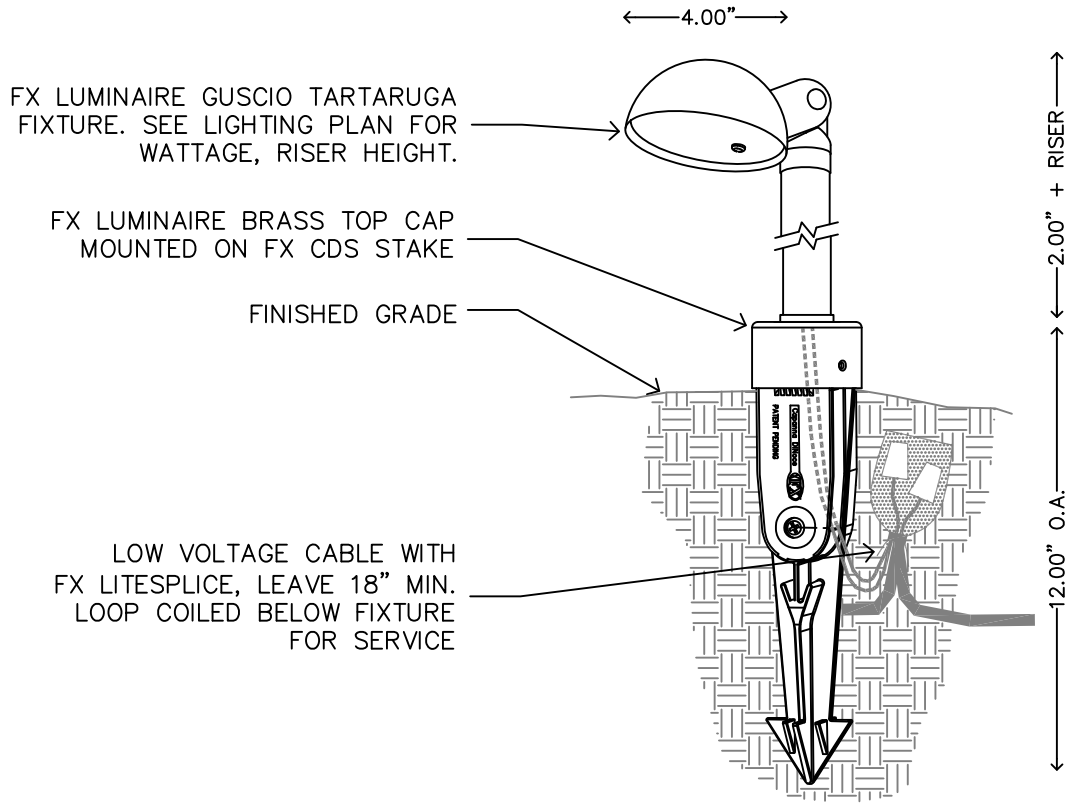

FX LUMINAIRE DETAIL

FX LUMINAIRE GUSCIO TARTARUGA FIXTURE, AS WITH ANY PATH LIGHT LOCATE IN PLANTER AREAS ONLY. DO NOT INSTALL IN OPEN TURF AREAS WITHOUT FOOTER WITH PROTECTIVE PAD.

GUSCIO TARTARUGA(GT) POST MOUNT

XX

NOT TO SCALE

FX LUMINAIRE DETAIL

FX LUMINAIRE GUSCIO TARTARUGA FIXTURE, AS WITH ANY PATH LIGHT LOCATE IN PLANTER AREAS ONLY. DO NOT INSTALL IN OPEN TURF AREAS WITHOUT FOOTER WITH PROTECTIVE PAD.

SECTION/ELEVATION

XX GUSCIO TARTARUGA(GT)
 SUPER J-BOX MOUNT
 NOT TO SCALE FX LUMINAIRE DETAIL

FX LUMINAIRE GUSCIO TARTARUGA FIXTURE, AS WITH ANY PATH LIGHT LOCATE IN PLANTER AREAS ONLY. DO NOT INSTALL IN OPEN TURF AREAS WITHOUT FOOTER WITH PROTECTIVE PAD.