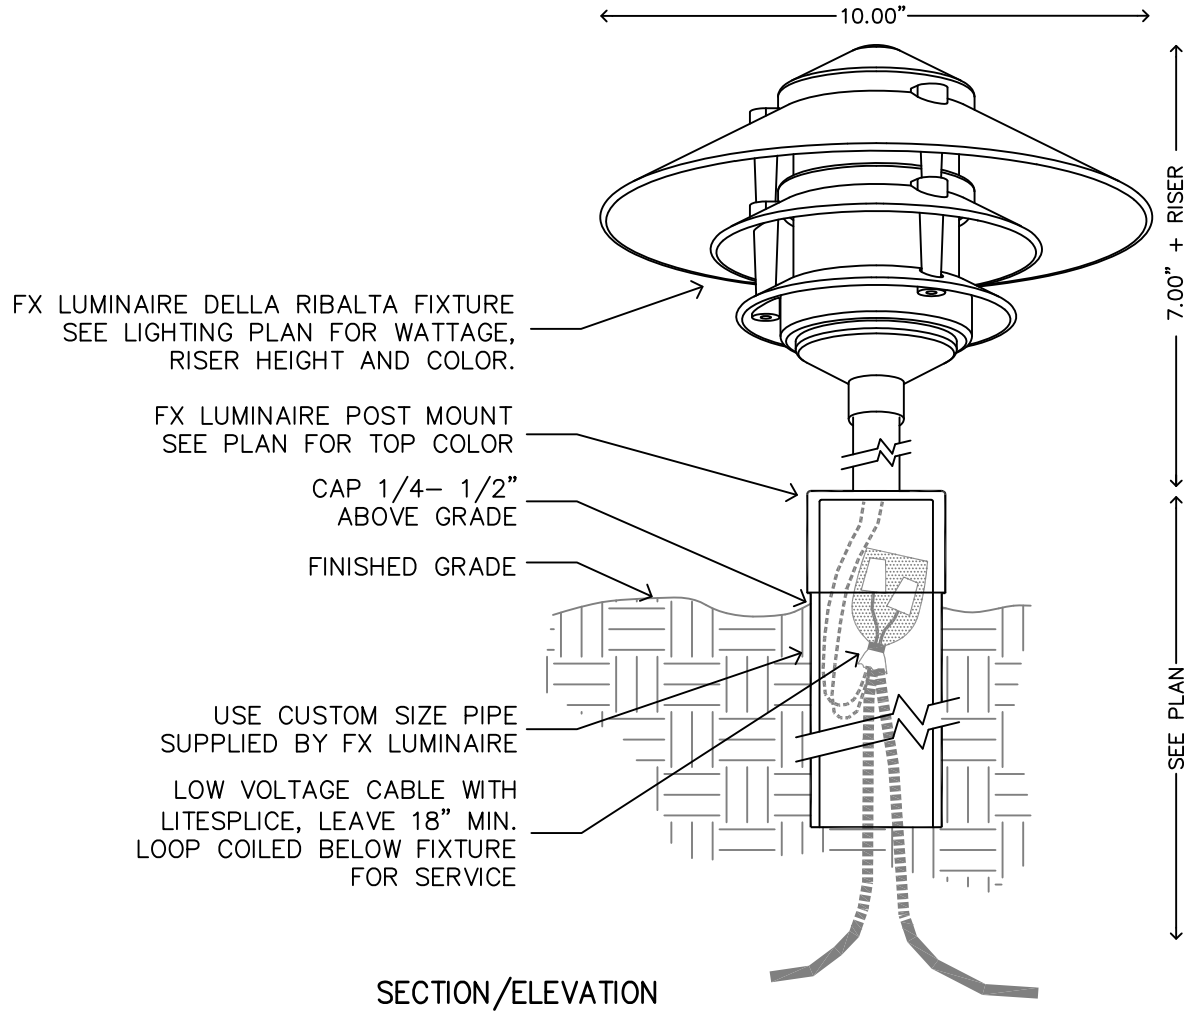

FX LUMINAIRE DELLA RIBALTA FIXTURE, AS WITH ANY PATH LIGHT LOCATE IN PLANTER AREAS ONLY. DO NOT INSTALL IN OPEN TURF AREAS WITHOUT FOOTER WITH PROTECTIVE PAD.

XX DELLA RIBALTA(DR)  
FOOTER MOUNT

---

NOT TO SCALE

FX LUMINAIRE DETAIL

FX LUMINAIRE DELLA RIBALTA FIXTURE, AS WITH ANY PATH LIGHT LOCATE IN PLANTER AREAS ONLY. DO NOT INSTALL IN OPEN TURF AREAS WITHOUT FOOTER WITH PROTECTIVE PAD.

XX DELLA RIBALTA(DR)  
POST MOUNT

---

NOT TO SCALE FX LUMINAIRE DETAIL

FX LUMINAIRE DELLA RIBALTA FIXTURE, AS WITH ANY PATH LIGHT LOCATE IN PLANTER AREAS ONLY. DO NOT INSTALL IN OPEN TURF AREAS WITHOUT FOOTER WITH PROTECTIVE PAD.

SECTION/ELEVATION

XX DELLA RIBALTA(DR)  
 SUPER J-BOX MOUNT

NOT TO SCALE

FX LUMINAIRE DETAIL

FX LUMINAIRE DELLA RIBALTA FIXTURE, AS WITH ANY PATH LIGHT LOCATE IN PLANTER AREAS ONLY. DO NOT INSTALL IN OPEN TURF AREAS WITHOUT FOOTER WITH PROTECTIVE PAD.