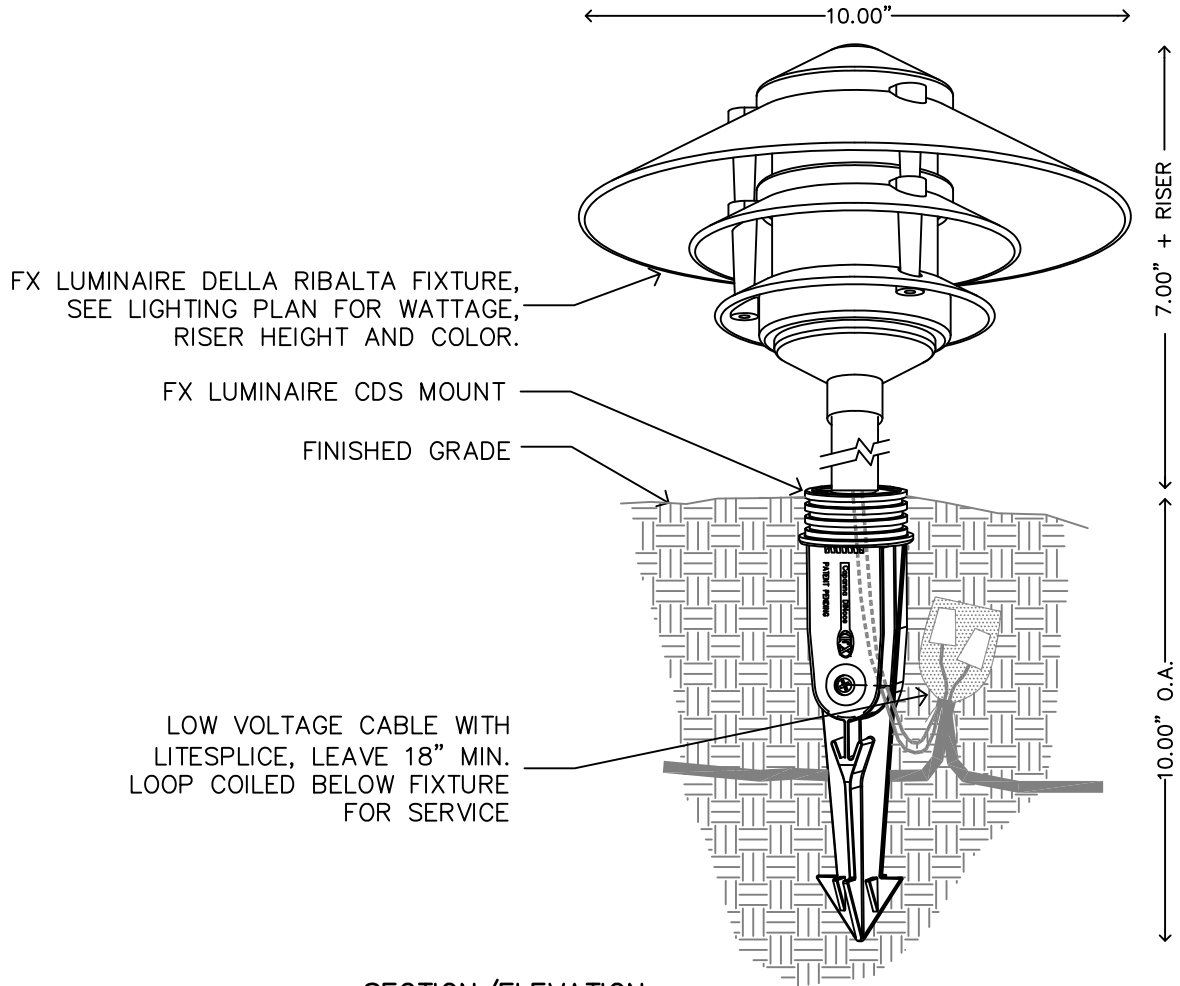

FX LUMINAIRE DELLA RIBALTA FIXTURE, AS WITH ANY PATH LIGHT LOCATE IN PLANTER AREAS ONLY. DO NOT INSTALL IN OPEN TURF AREAS WITHOUT FOOTER WITH PROTECTIVE PAD.

SECTION/ELEVATION

DELLA RIBALTA(DR) CDS MOUNT

NOT TO SCALE

FX LUMINAIRE DETAIL