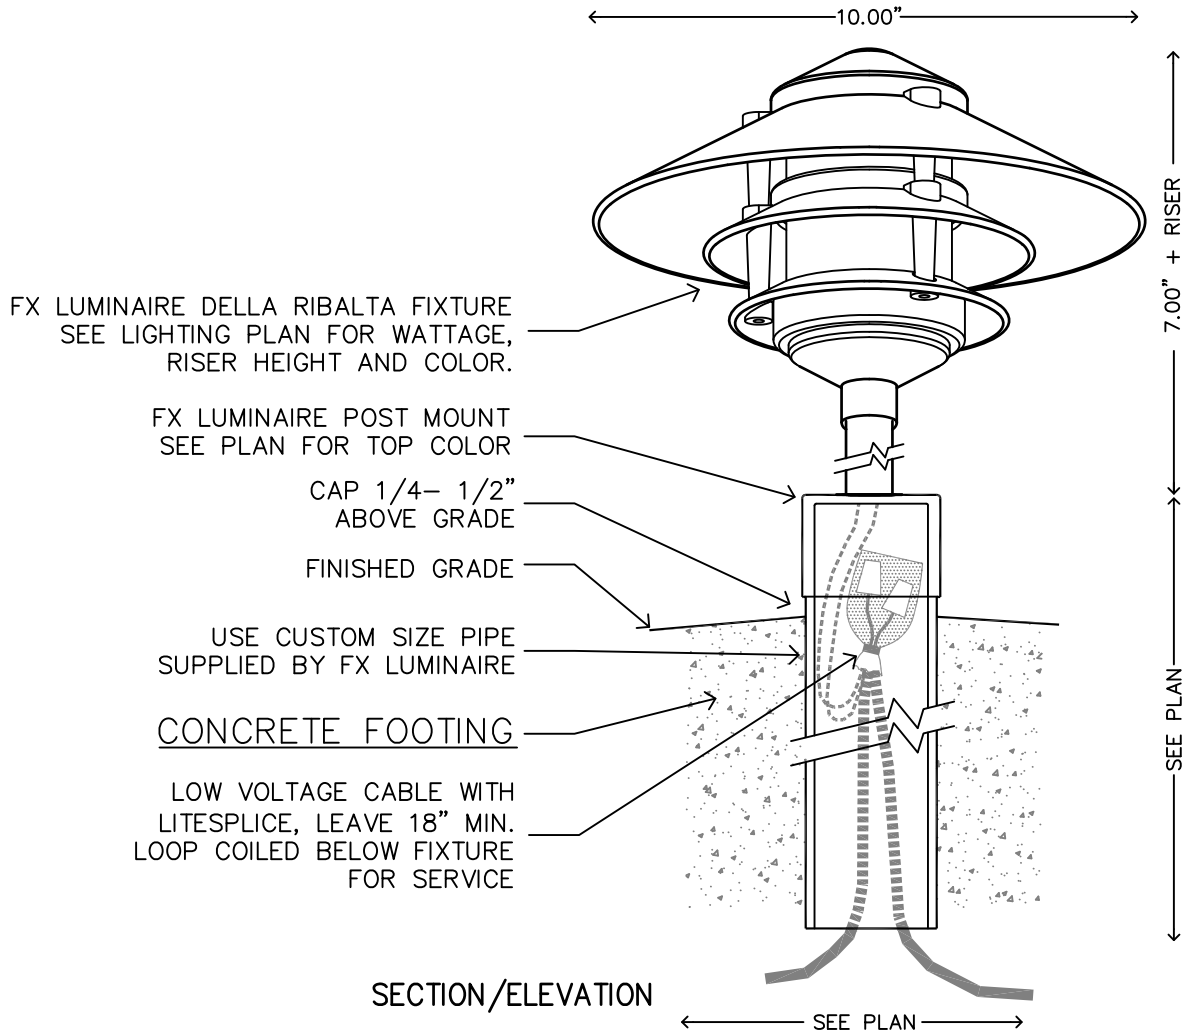

FX LUMINAIRE DELLA RIBALTA FIXTURE, AS WITH ANY PATH LIGHT LOCATE IN PLANTER AREAS ONLY. DO NOT INSTALL IN OPEN TURF AREAS WITHOUT FOOTER WITH PROTECTIVE PAD.

XX DELLA RIBALTA(DR)  
FOOTER MOUNT

---

NOT TO SCALE

FX LUMINAIRE DETAIL

FX LUMINAIRE DELLA RIBALTA FIXTURE, AS WITH ANY PATH LIGHT LOCATE IN PLANTER AREAS ONLY. DO NOT INSTALL IN OPEN TURF AREAS WITHOUT FOOTER WITH PROTECTIVE PAD.

XX DELLA RIBALTA(DR)  
POST MOUNT

---

NOT TO SCALE FX LUMINAIRE DETAIL

FX LUMINAIRE DELLA RIBALTA FIXTURE, AS WITH ANY PATH LIGHT LOCATE IN PLANTER AREAS ONLY. DO NOT INSTALL IN OPEN TURF AREAS WITHOUT FOOTER WITH PROTECTIVE PAD.

SECTION/ELEVATION

XX DELLA RIBALTA(DR)  
 SUPER J-BOX MOUNT

NOT TO SCALE

FX LUMINAIRE DETAIL

FX LUMINAIRE DELLA RIBALTA FIXTURE, AS WITH ANY PATH LIGHT LOCATE IN PLANTER AREAS ONLY. DO NOT INSTALL IN OPEN TURF AREAS WITHOUT FOOTER WITH PROTECTIVE PAD.