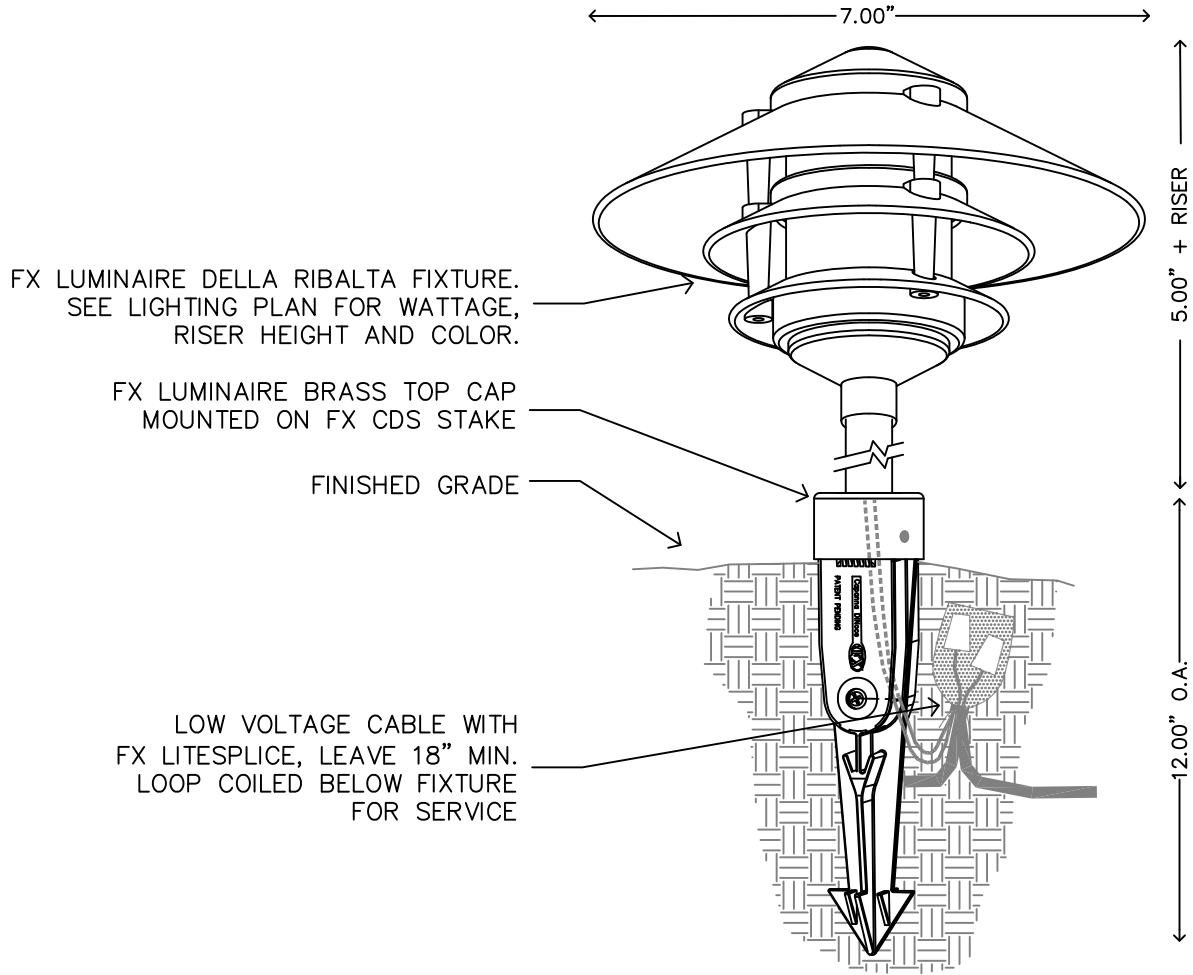

FX LUMINAIRE DELLA RIBALTA FIXTURE, AS WITH ANY PATH LIGHT LOCATE IN PLANTER AREAS ONLY. DO NOT INSTALL IN OPEN TURF AREAS WITHOUT FOOTER WITH PROTECTIVE PAD.

XX DELLA RIBALTA(DR)  
FOOTER MOUNT

---

NOT TO SCALE

FX LUMINAIRE DETAIL

FX LUMINAIRE DELLA RIBALTA FIXTURE, AS WITH ANY PATH LIGHT LOCATE IN PLANTER AREAS ONLY. DO NOT INSTALL IN OPEN TURF AREAS WITHOUT FOOTER WITH PROTECTIVE PAD.

XX DELLA RIBALTA(DR)  
POST MOUNT

---

NOT TO SCALE FX LUMINAIRE DETAIL

FX LUMINAIRE DELLA RIBALTA FIXTURE, AS WITH ANY PATH LIGHT LOCATE IN PLANTER AREAS ONLY. DO NOT INSTALL IN OPEN TURF AREAS WITHOUT FOOTER WITH PROTECTIVE PAD.

SECTION/ELEVATION