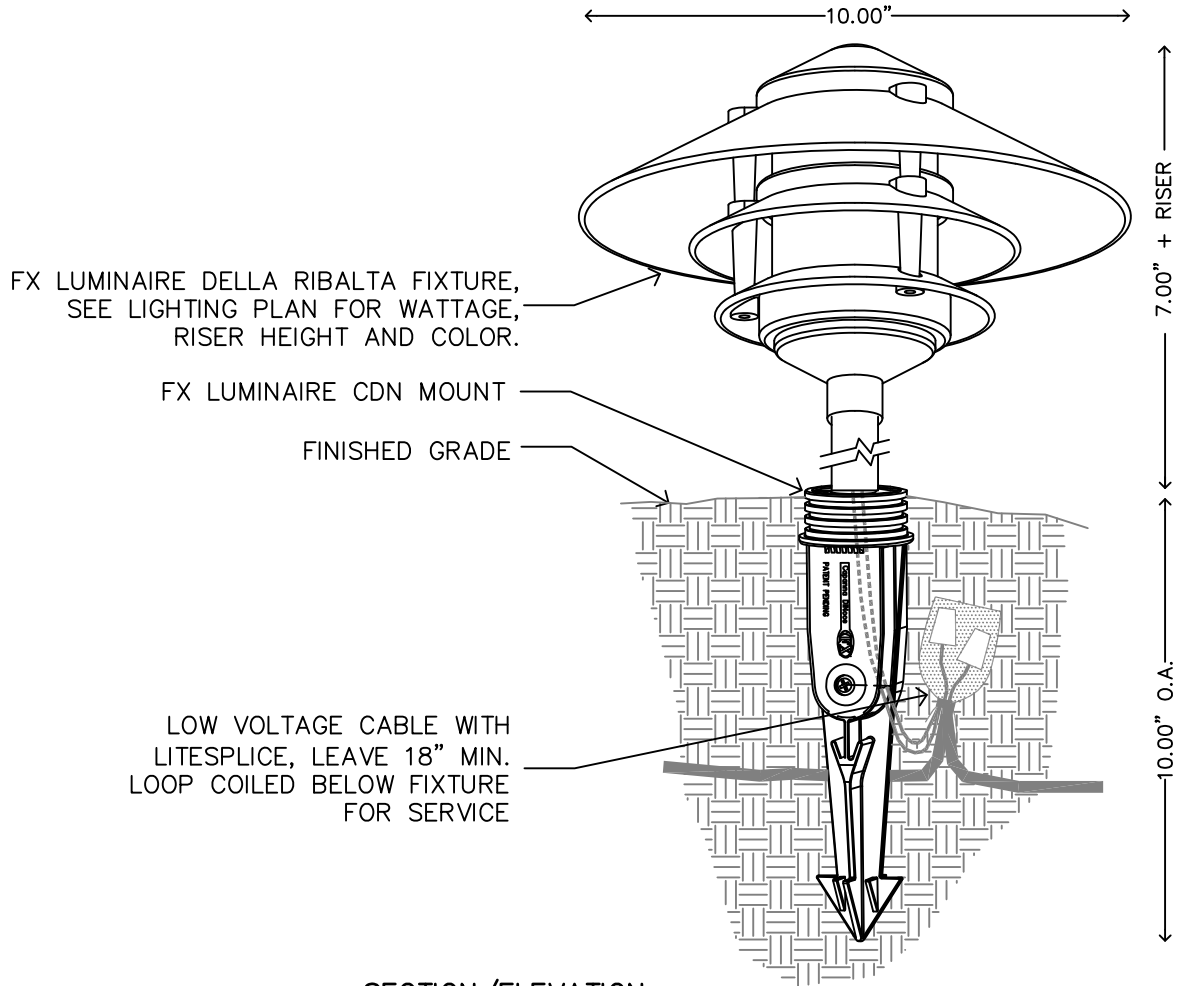

---

NOT TO SCALE FX LUMINAIRE DETAIL

FX LUMINAIRE DELLA RIBALTA FIXTURE, AS WITH ANY PATH LIGHT LOCATE IN PLANTER AREAS ONLY. DO NOT INSTALL IN OPEN TURF AREAS WITHOUT FOOTER WITH PROTECTIVE PAD.

SECTION/ELEVATION

XX DELLA RIBALTA(DR)  
 SUPER J-BOX MOUNT

NOT TO SCALE

FX LUMINAIRE DETAIL

FX LUMINAIRE DELLA RIBALTA FIXTURE, AS WITH ANY PATH LIGHT LOCATE IN PLANTER AREAS ONLY. DO NOT INSTALL IN OPEN TURF AREAS WITHOUT FOOTER WITH PROTECTIVE PAD.