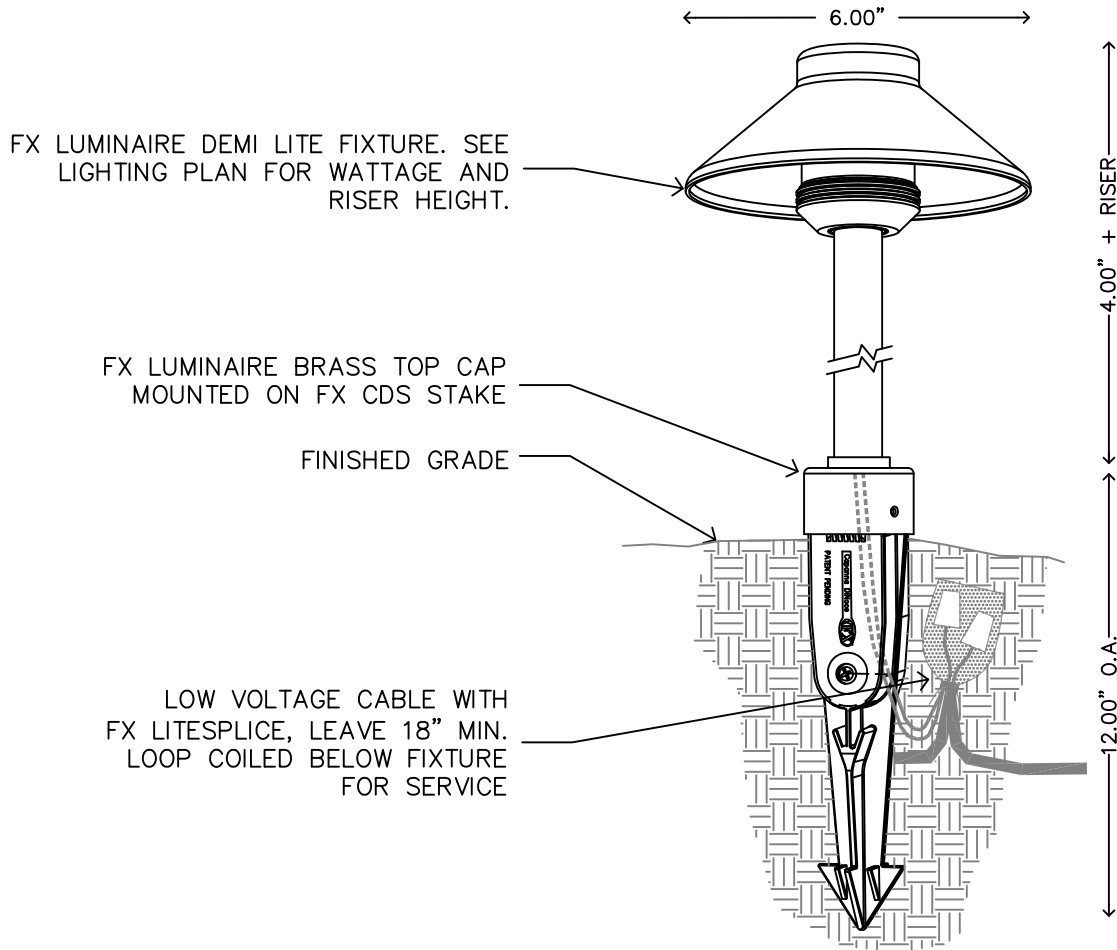

FX LUMINAIRE DEMI LITE FIXTURE, AS WITH ANY PATH LIGHT LOCATE IN PLANTER AREAS ONLY. DO NOT INSTALL IN OPEN TURF AREAS WITHOUT FOOTER WITH PROTECTIVE PAD.

SECTION/ELEVATION

XX

DEMI LITE(DL)
SUPER J-BOX MOUNT
NOT TO SCALE

FX LUMINAIRE DETAIL