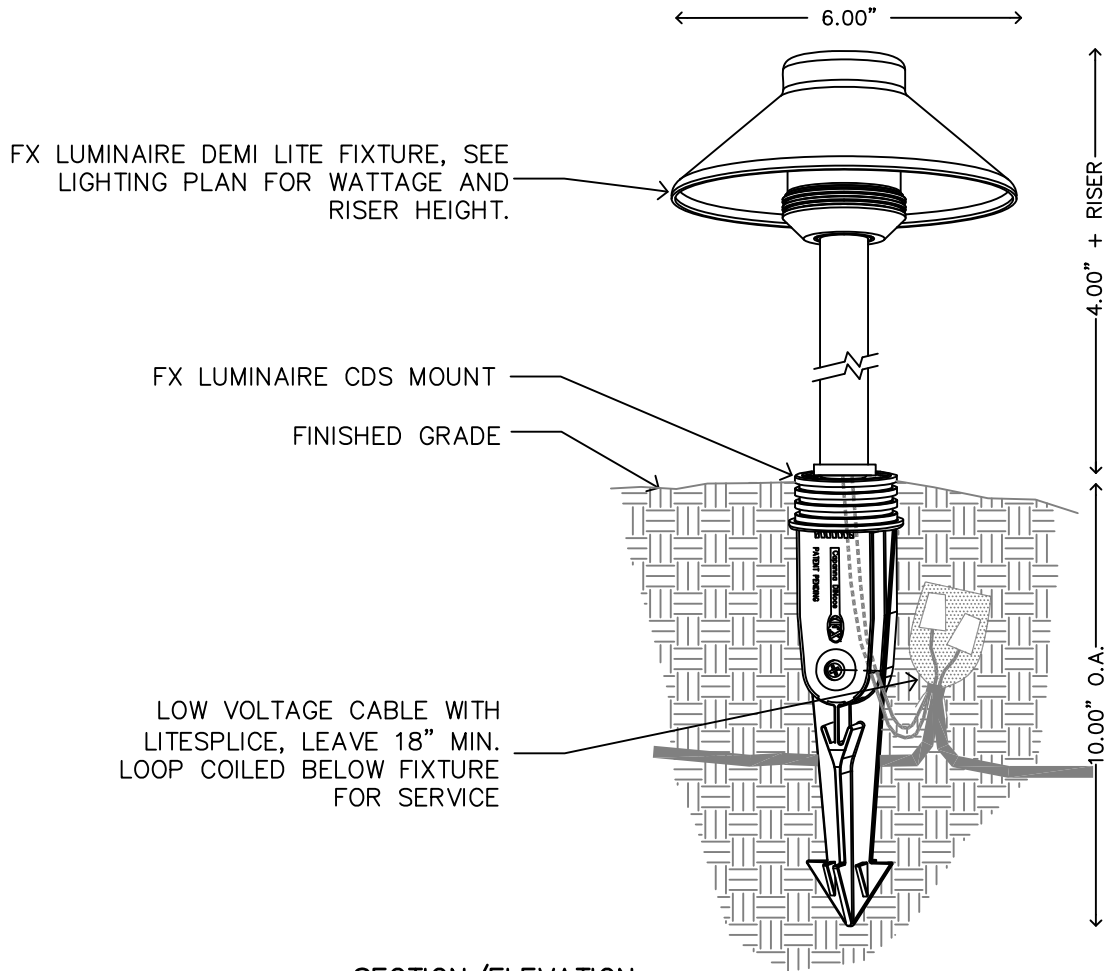

 FX LUMINAIRE DETAIL

FX LUMINAIRE DEMI LITE FIXTURE, AS WITH ANY PATH LIGHT LOCATE IN PLANTER AREAS ONLY. DO NOT INSTALL IN OPEN TURF AREAS WITHOUT FOOTER WITH PROTECTIVE PAD.

SECTION/ELEVATION

XX DEMI LITE(DL)
 CDN MOUNT

NOT TO SCALE FX LUMINAIRE DETAIL

FX LUMINAIRE DEMI LITE FIXTURE, AS WITH ANY PATH LIGHT LOCATE IN PLANTER AREAS ONLY. DO NOT INSTALL IN OPEN TURF AREAS WITHOUT FOOTER WITH PROTECTIVE PAD.

SECTION/ELEVATION