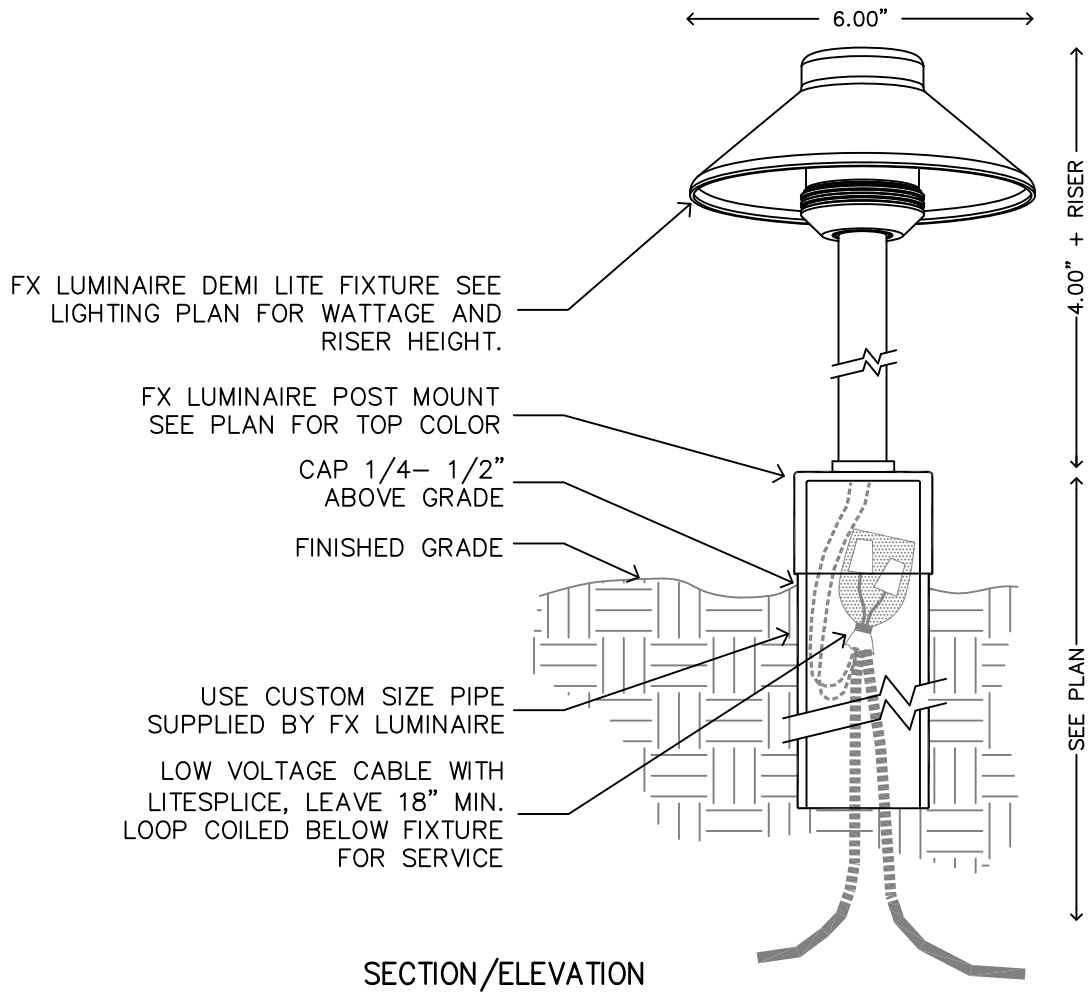

FX LUMINAIRE DEMI LITE FIXTURE, AS WITH ANY PATH LIGHT LOCATE IN PLANTER AREAS ONLY. DO NOT INSTALL IN OPEN TURF AREAS WITHOUT FOOTER WITH PROTECTIVE PAD.

XX DEMI LITE(DL) FOOTER MOUNT

NOT TO SCALE

FX LUMINAIRE DETAIL

FX LUMINAIRE DEMI LITE FIXTURE, AS WITH ANY PATH LIGHT LOCATE IN PLANTER AREAS ONLY. DO NOT INSTALL IN OPEN TURF AREAS WITHOUT FOOTER WITH PROTECTIVE PAD.

XX DEMI LITE(DL)
POST MOUNT

NOT TO SCALE FX LUMINAIRE DETAIL

FX LUMINAIRE DEMI LITE FIXTURE, AS WITH ANY PATH LIGHT LOCATE IN PLANTER AREAS ONLY. DO NOT INSTALL IN OPEN TURF AREAS WITHOUT FOOTER WITH PROTECTIVE PAD.

SECTION/ELEVATION

XX

 DEMI LITE(DL)
 SUPER J-BOX MOUNT
 NOT TO SCALE