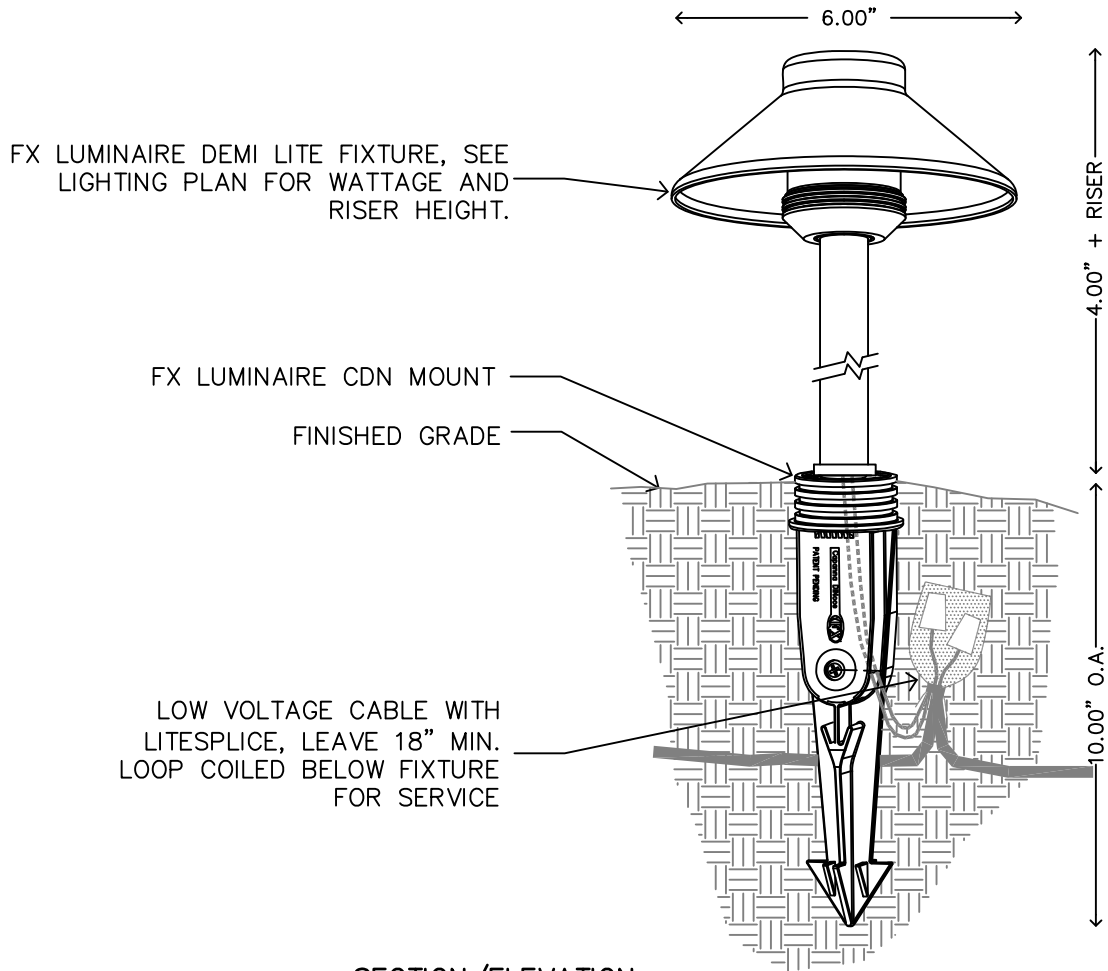

FX LUMINAIRE DEMI LITE FIXTURE, AS WITH ANY PATH LIGHT LOCATE IN PLANTER AREAS ONLY. DO NOT INSTALL IN OPEN TURF AREAS WITHOUT FOOTER WITH PROTECTIVE PAD.

SECTION/ELEVATION

XX

 DEMI LITE(DL)
 SUPER J-BOX MOUNT
 NOT TO SCALE

 FX LUMINAIRE DETAIL

FX LUMINAIRE DEMI LITE FIXTURE, AS WITH ANY PATH LIGHT LOCATE IN PLANTER AREAS ONLY. DO NOT INSTALL IN OPEN TURF AREAS WITHOUT FOOTER WITH PROTECTIVE PAD.

SECTION/ELEVATION

XX DEMI LITE(DL)
 CDN MOUNT