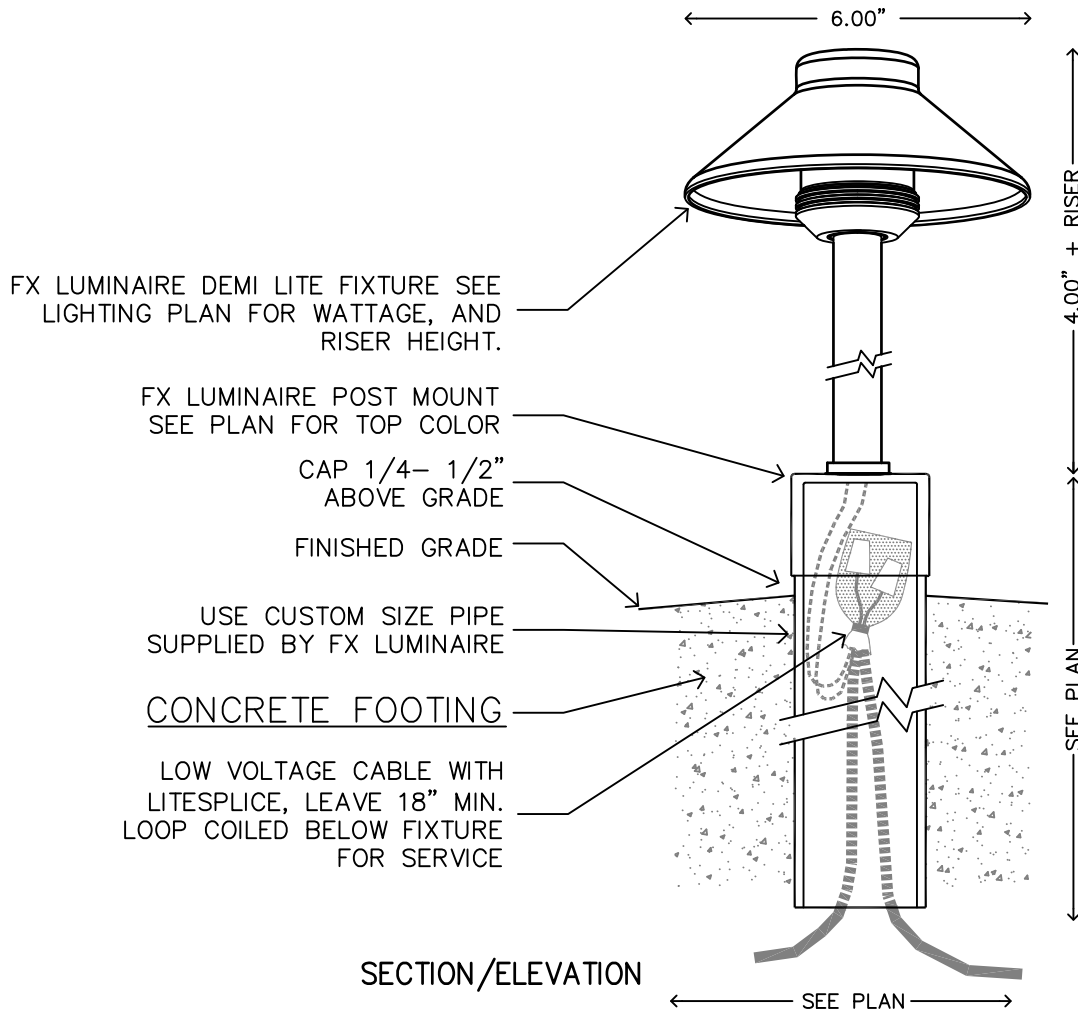

FX LUMINAIRE DEMI LITE FIXTURE, AS WITH ANY PATH LIGHT LOCATE IN PLANTER AREAS ONLY. DO NOT INSTALL IN OPEN TURF AREAS WITHOUT FOOTER WITH PROTECTIVE PAD.

XX DEMI LITE(DL) FOOTER MOUNT

NOT TO SCALE

FX LUMINAIRE DETAIL

FX LUMINAIRE DEMI LITE FIXTURE, AS WITH ANY PATH LIGHT LOCATE IN PLANTER AREAS ONLY. DO NOT INSTALL IN OPEN TURF AREAS WITHOUT FOOTER WITH PROTECTIVE PAD.

XX DEMI LITE(DL)
POST MOUNT

NOT TO SCALE FX LUMINAIRE DETAIL

FX LUMINAIRE DEMI LITE FIXTURE, AS WITH ANY PATH LIGHT LOCATE IN PLANTER AREAS ONLY. DO NOT INSTALL IN OPEN TURF AREAS WITHOUT FOOTER WITH PROTECTIVE PAD.

SECTION/ELEVATION

XX

 DEMI LITE(DL)
 SUPER J-BOX MOUNT
 NOT TO SCALE