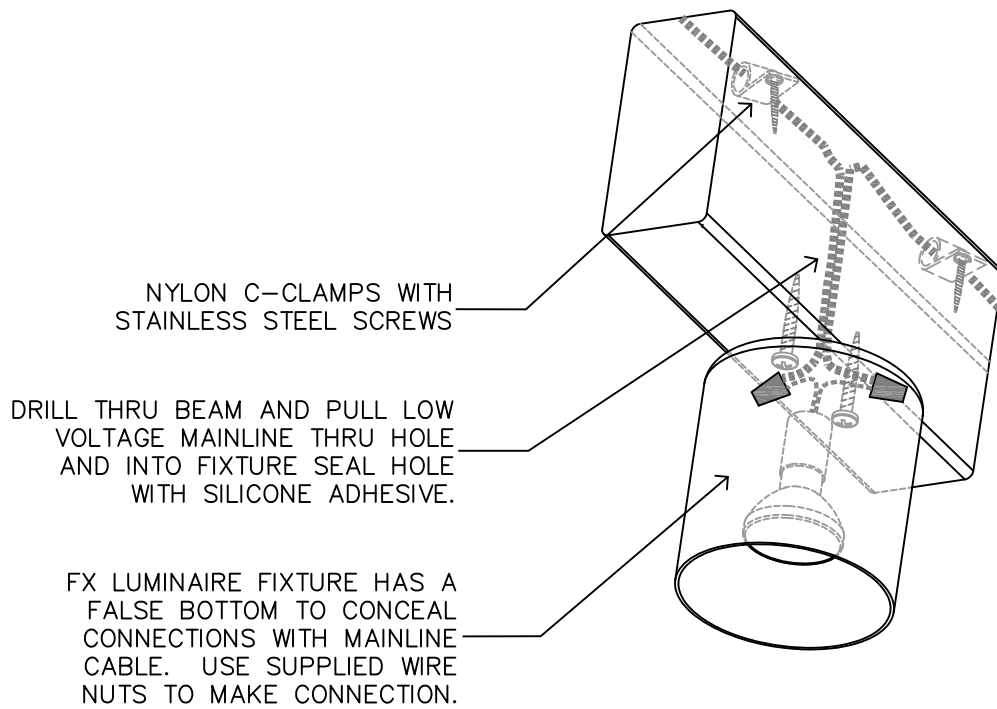

FX LUMINAIRE COPERTINA LUCE FIXTURE

SECTION/ELEVATION

XX COPERTINA LUCE(CL)
BEAM MOUNT

NOT TO SCALE FX LUMINAIRE DETAIL

FX LUMINAIRE COPERTINA LUCE FIXTURE

COPERTINA LUCE(CL)
TRELLIS MOUNT

NOT TO SCALE

FX LUMINAIRE DETAIL