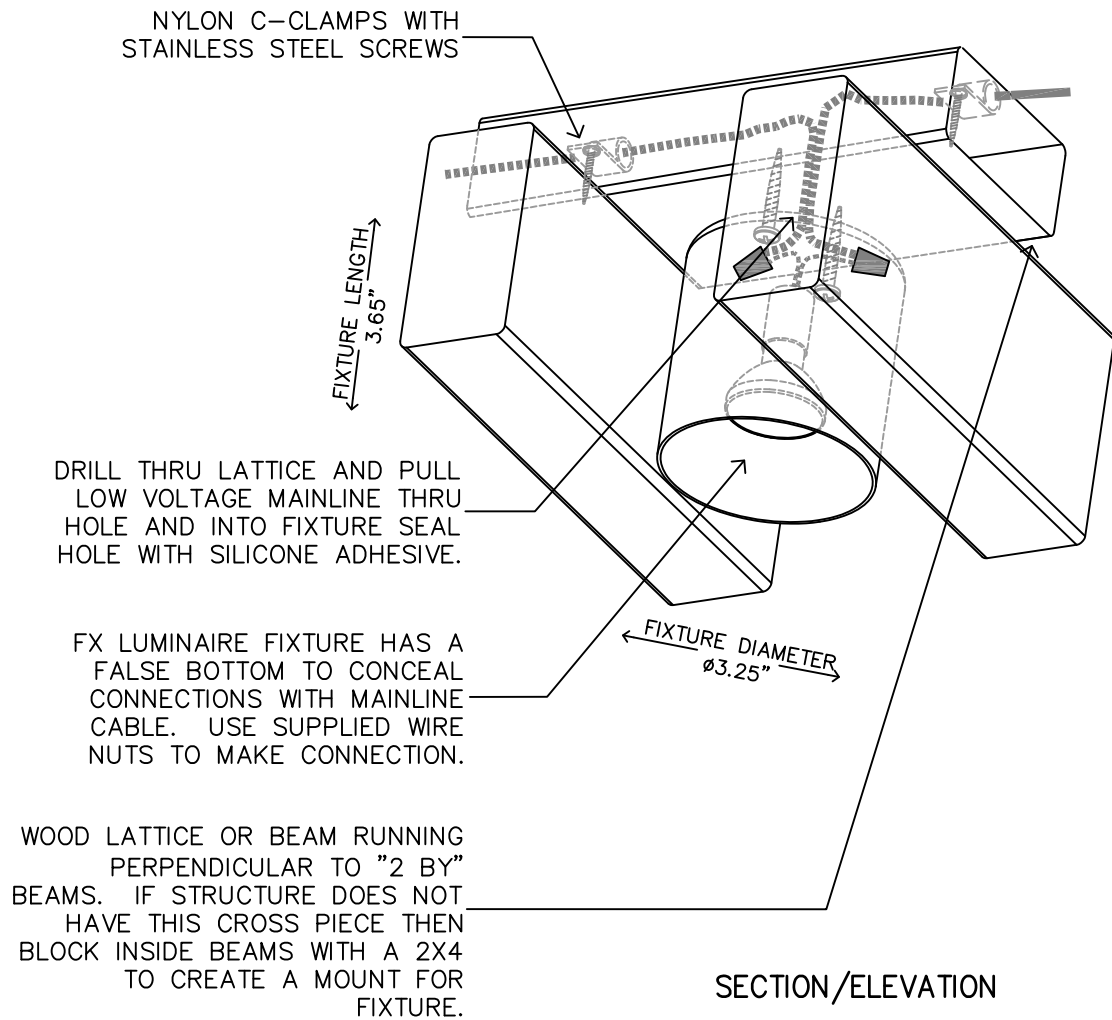

FX LUMINAIRE COPERTINA LUCE FIXTURE

SECTION/ELEVATION

XX COPERTINA LUCE(CL)
BEAM MOUNT

NOT TO SCALE FX LUMINAIRE DETAIL

FX LUMINAIRE COPERTINA LUCE FIXTURE

COPERTINA LUCE(CL)
TRELLIS MOUNT

NOT TO SCALE

FX LUMINAIRE DETAIL