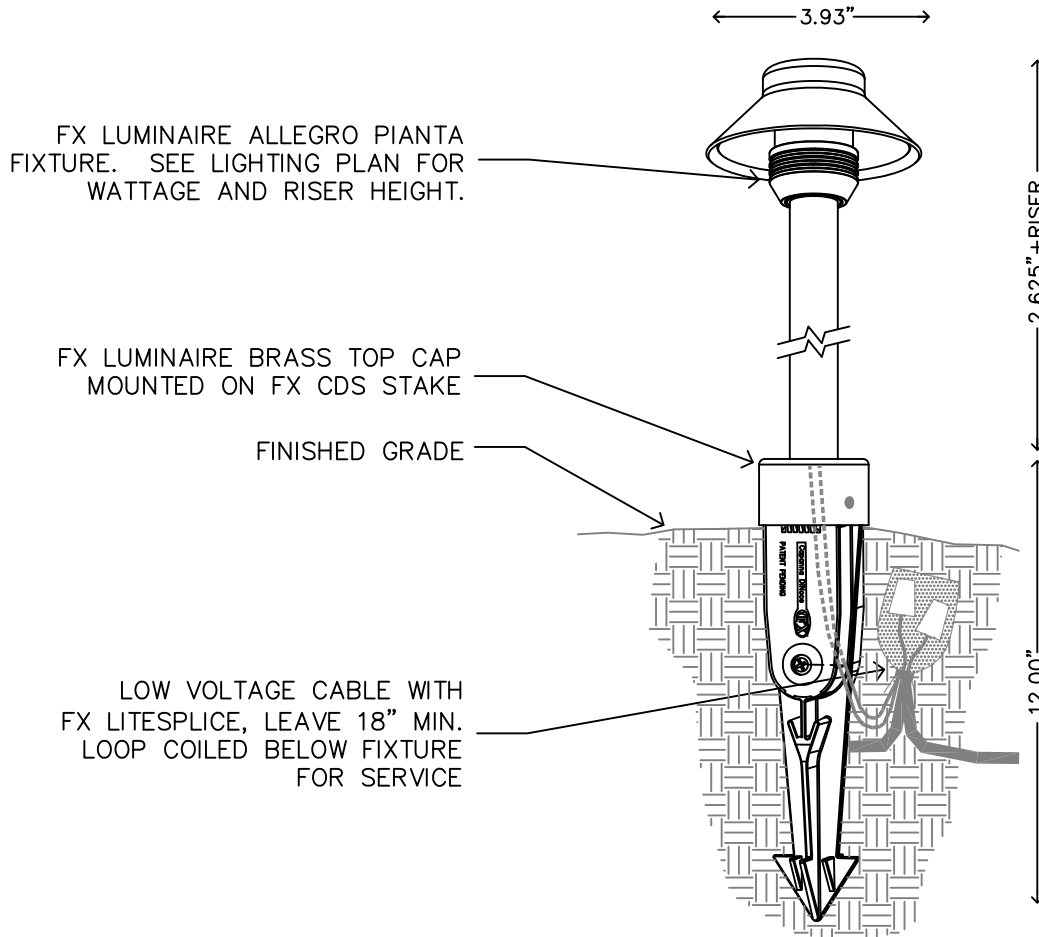

FX LUMINAIRE DETAIL

FX LUMINAIRE ALLEGRO PIANTA FIXTURE, AS WITH ANY PATH LIGHT LOCATE IN PLANTER AREAS ONLY. DO NOT INSTALL IN OPEN TURF AREAS WITHOUT FOOTER WITH PROTECTIVE PAD.

XX ALLEGRO PAINTA(AP)  
POST MOUNT

---

NOT TO SCALE FX LUMINAIRE DETAIL

FX LUMINAIRE ALLEGRO PIANTA FIXTURE, AS WITH ANY PATH LIGHT LOCATE IN PLANTER AREAS ONLY. DO NOT INSTALL IN OPEN TURF AREAS WITHOUT FOOTER WITH PROTECTIVE PAD.

SECTION/ELEVATION