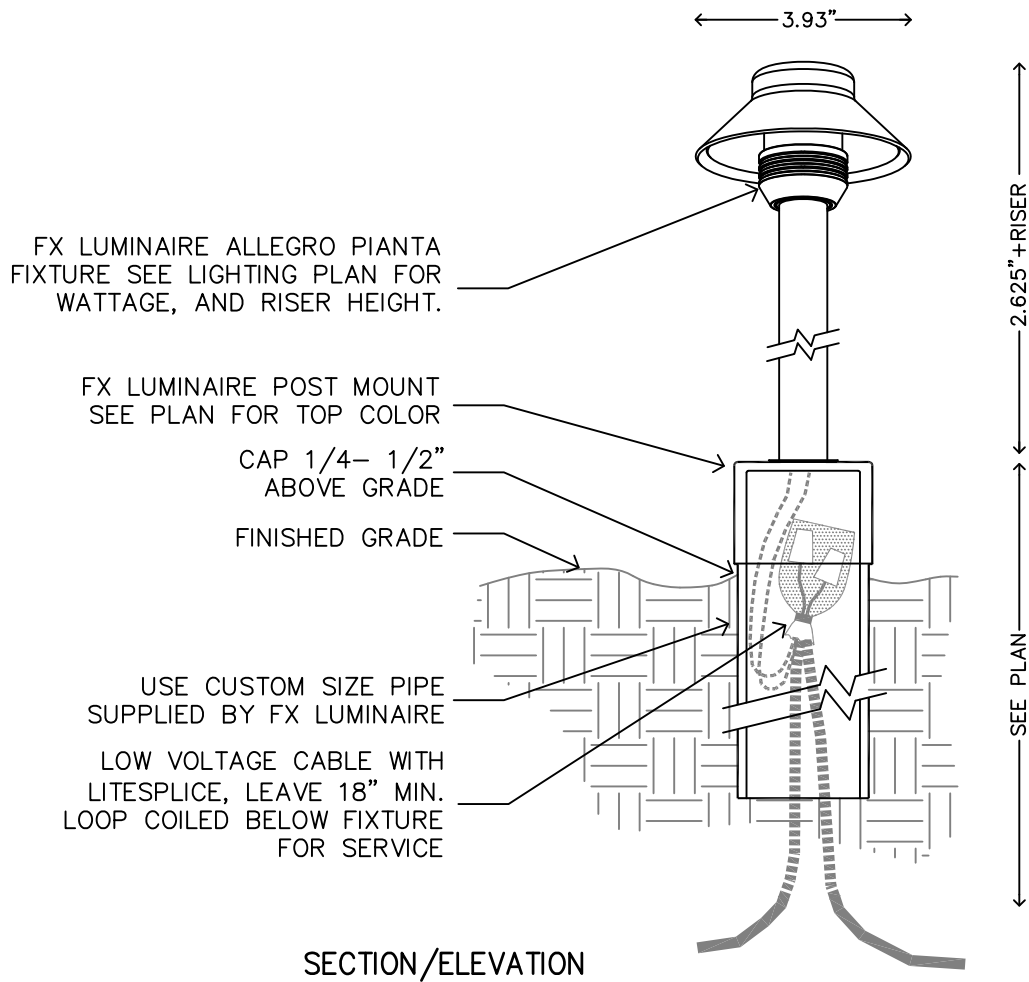

FX LUMINAIRE ALLEGRO PIANTA FIXTURE, AS WITH ANY PATH LIGHT LOCATE IN PLANTER AREAS ONLY. DO NOT INSTALL IN OPEN TURF AREAS WITHOUT FOOTER WITH PROTECTIVE PAD.

XX ALLEGRO PIANTA(AP)  
FOOTER MOUNT

NOT TO SCALE

FX LUMINAIRE DETAIL

FX LUMINAIRE ALLEGRO PIANTA FIXTURE, AS WITH ANY PATH LIGHT LOCATE IN PLANTER AREAS ONLY. DO NOT INSTALL IN OPEN TURF AREAS WITHOUT FOOTER WITH PROTECTIVE PAD.

XX ALLEGRO PAINTA(AP)  
POST MOUNT

---

NOT TO SCALE FX LUMINAIRE DETAIL

FX LUMINAIRE ALLEGRO PIANTA FIXTURE, AS WITH ANY PATH LIGHT LOCATE IN PLANTER AREAS ONLY. DO NOT INSTALL IN OPEN TURF AREAS WITHOUT FOOTER WITH PROTECTIVE PAD.

SECTION/ELEVATION

XX ALLEGRO PIANTA(AP)  
 SUPER J-BOX MOUNT

NOT TO SCALE

FX LUMINAIRE DETAIL

FX LUMINAIRE ALLEGRO PIANTA FIXTURE, AS WITH ANY PATH LIGHT LOCATE IN PLANTER AREAS ONLY. DO NOT INSTALL IN OPEN TURF AREAS WITHOUT FOOTER WITH PROTECTIVE PAD.