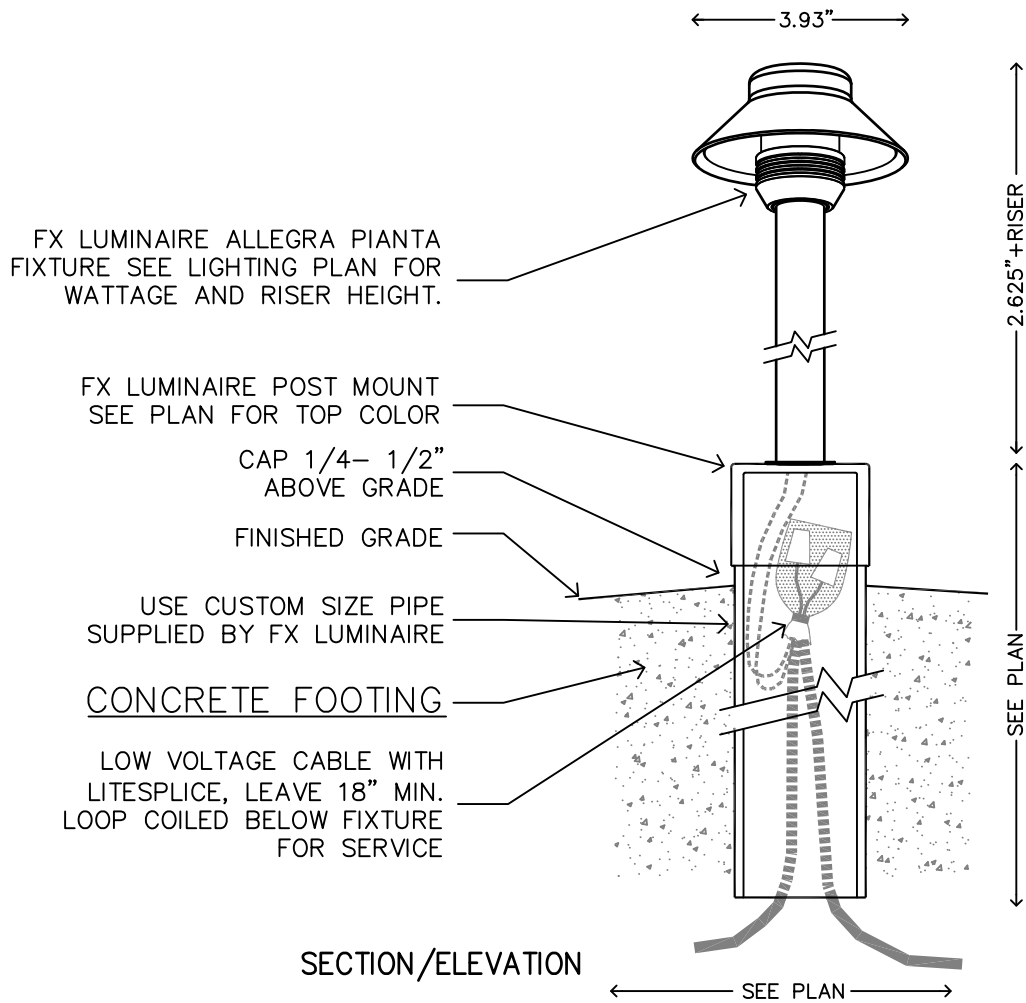

FX LUMINAIRE ALLEGRO PIANTA FIXTURE, AS WITH ANY PATH LIGHT LOCATE IN PLANTER AREAS ONLY. DO NOT INSTALL IN OPEN TURF AREAS WITHOUT FOOTER WITH PROTECTIVE PAD.

XX ALLEGRO PIANTA(AP)  
FOOTER MOUNT

NOT TO SCALE

FX LUMINAIRE DETAIL

FX LUMINAIRE ALLEGRO PIANTA FIXTURE, AS WITH ANY PATH LIGHT LOCATE IN PLANTER AREAS ONLY. DO NOT INSTALL IN OPEN TURF AREAS WITHOUT FOOTER WITH PROTECTIVE PAD.

XX ALLEGRO PAINTA(AP)  
POST MOUNT

---

NOT TO SCALE FX LUMINAIRE DETAIL

FX LUMINAIRE ALLEGRO PIANTA FIXTURE, AS WITH ANY PATH LIGHT LOCATE IN PLANTER AREAS ONLY. DO NOT INSTALL IN OPEN TURF AREAS WITHOUT FOOTER WITH PROTECTIVE PAD.

SECTION/ELEVATION