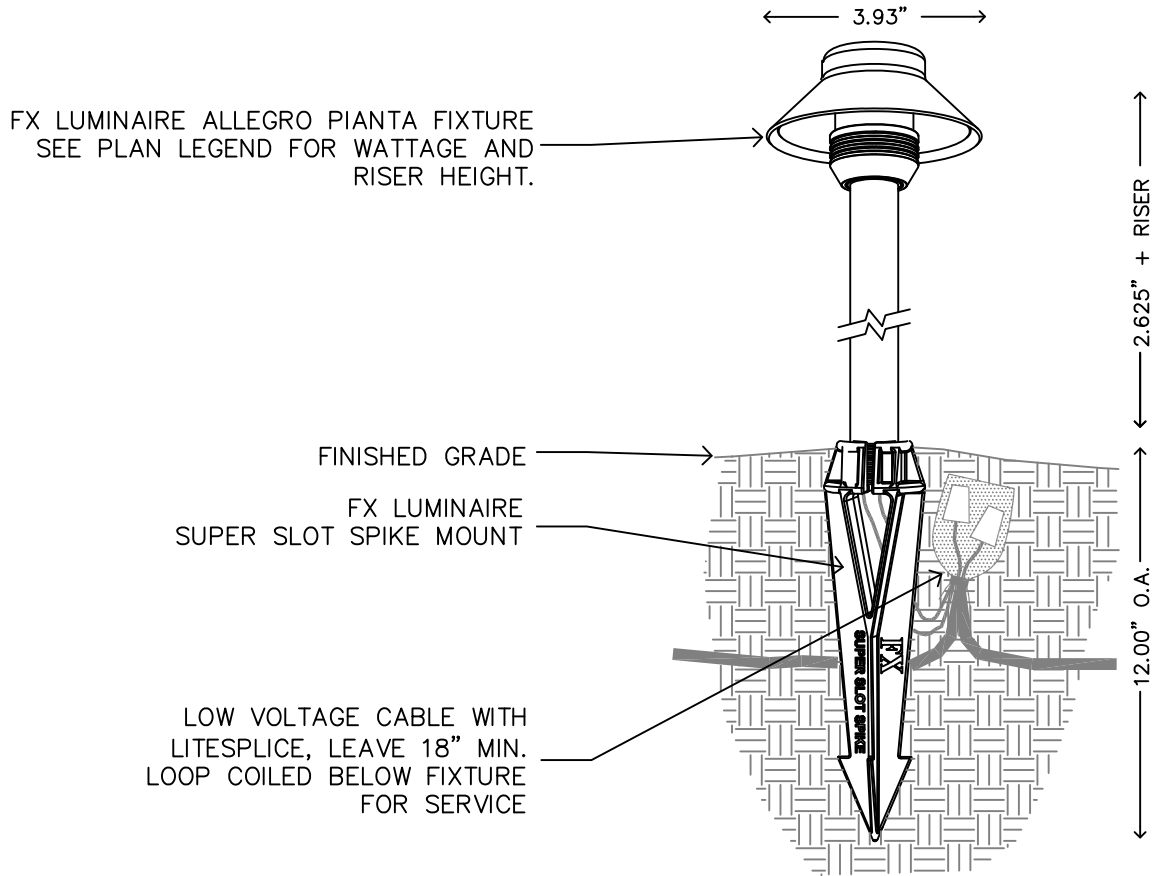

XX ALLEGRO PIANTA(AP)  
 SUPER J-BOX MOUNT

NOT TO SCALE

FX LUMINAIRE DETAIL

FX LUMINAIRE ALLEGRO PIANTA FIXTURE, AS WITH ANY PATH LIGHT LOCATE IN PLANTER AREAS ONLY. DO NOT INSTALL IN OPEN TURF AREAS WITHOUT FOOTER WITH PROTECTIVE PAD.

XX ALLEGRO PIANTA(AP)  
 CDN MOUNT

---

NOT TO SCALE FX LUMINAIRE DETAIL

FX LUMINAIRE ALLEGRO PIANTA FIXTURE, AS WITH ANY PATH LIGHT LOCATE IN PLANTER AREAS ONLY. DO NOT INSTALL IN OPEN TURF AREAS WITHOUT FOOTER WITH PROTECTIVE PAD.

SECTION/ELEVATION

XX ALLEGRO PIANTA(AP)  
CDS MOUNT

---

NOT TO SCALE FX LUMINAIRE DETAIL

FX LUMINAIRE ALLEGRO PIANTA FIXTURE, AS WITH ANY PATH LIGHT LOCATE IN PLANTER AREAS ONLY. DO NOT INSTALL IN OPEN TURF AREAS WITHOUT FOOTER WITH PROTECTIVE PAD.