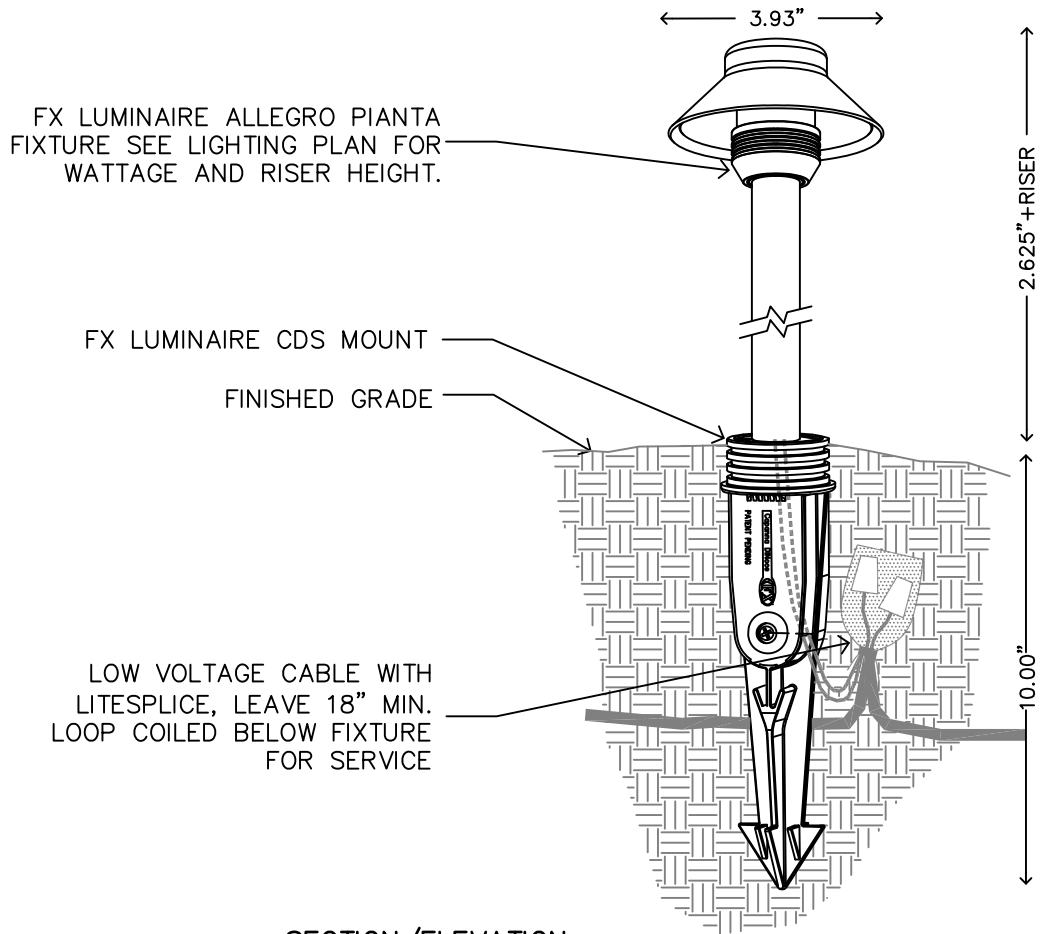

FX LUMINAIRE DETAIL

FX LUMINAIRE ALLEGRO PIANTA FIXTURE, AS WITH ANY PATH LIGHT LOCATE IN PLANTER AREAS ONLY. DO NOT INSTALL IN OPEN TURF AREAS WITHOUT FOOTER WITH PROTECTIVE PAD.

XX ALLEGRO PAINTA(AP)  
POST MOUNT

---

NOT TO SCALE FX LUMINAIRE DETAIL

FX LUMINAIRE ALLEGRO PIANTA FIXTURE, AS WITH ANY PATH LIGHT LOCATE IN PLANTER AREAS ONLY. DO NOT INSTALL IN OPEN TURF AREAS WITHOUT FOOTER WITH PROTECTIVE PAD.

SECTION/ELEVATION

XX ALLEGRO PIANTA(AP)  
 SUPER J-BOX MOUNT

NOT TO SCALE

FX LUMINAIRE DETAIL

FX LUMINAIRE ALLEGRO PIANTA FIXTURE, AS WITH ANY PATH LIGHT LOCATE IN PLANTER AREAS ONLY. DO NOT INSTALL IN OPEN TURF AREAS WITHOUT FOOTER WITH PROTECTIVE PAD.

XX ALLEGRO PIANTA(AP)  
 CDN MOUNT

---

NOT TO SCALE FX LUMINAIRE DETAIL

FX LUMINAIRE ALLEGRO PIANTA FIXTURE, AS WITH ANY PATH LIGHT LOCATE IN PLANTER AREAS ONLY. DO NOT INSTALL IN OPEN TURF AREAS WITHOUT FOOTER WITH PROTECTIVE PAD.