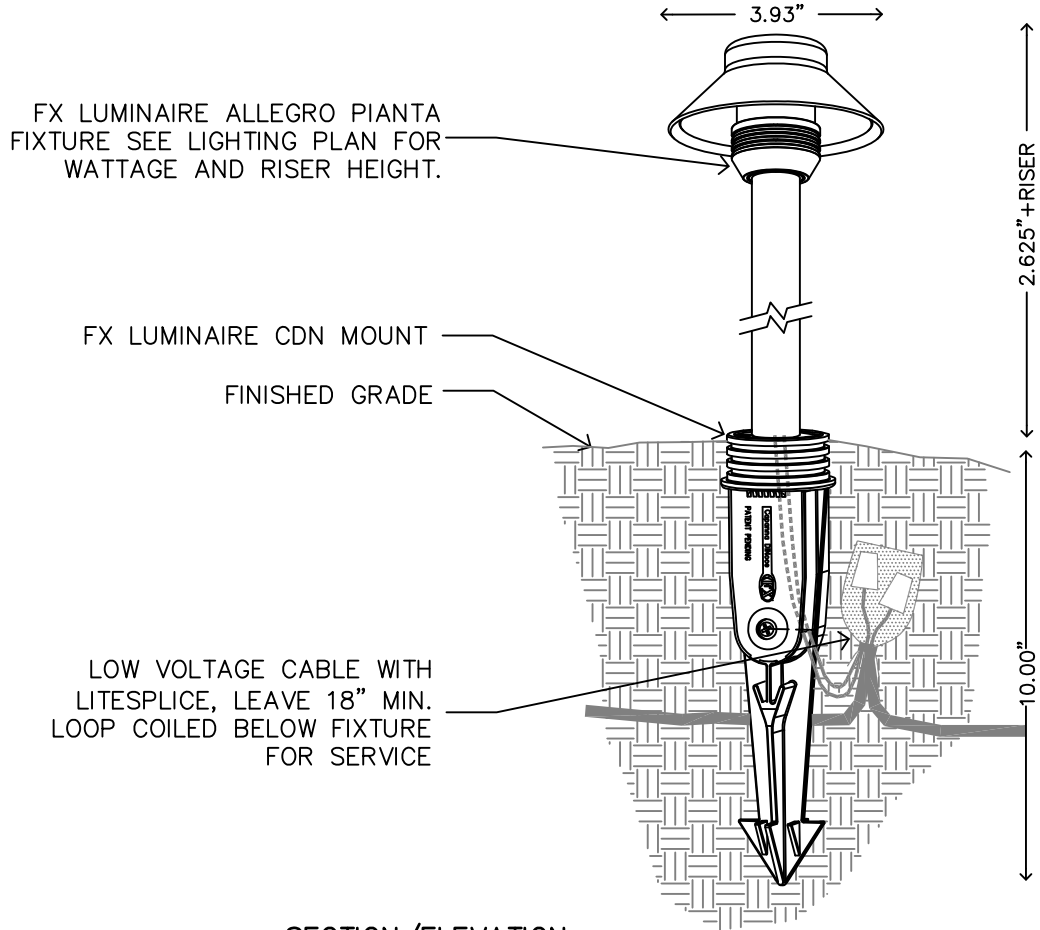

FX LUMINAIRE DETAIL

FX LUMINAIRE ALLEGRO PIANTA FIXTURE, AS WITH ANY PATH LIGHT LOCATE IN PLANTER AREAS ONLY. DO NOT INSTALL IN OPEN TURF AREAS WITHOUT FOOTER WITH PROTECTIVE PAD.

XX ALLEGRO PAINTA(AP)  
POST MOUNT

---

NOT TO SCALE FX LUMINAIRE DETAIL

FX LUMINAIRE ALLEGRO PIANTA FIXTURE, AS WITH ANY PATH LIGHT LOCATE IN PLANTER AREAS ONLY. DO NOT INSTALL IN OPEN TURF AREAS WITHOUT FOOTER WITH PROTECTIVE PAD.

SECTION/ELEVATION

XX ALLEGRO PIANTA(AP)  
 SUPER J-BOX MOUNT

NOT TO SCALE

FX LUMINAIRE DETAIL

FX LUMINAIRE ALLEGRO PIANTA FIXTURE, AS WITH ANY PATH LIGHT LOCATE IN PLANTER AREAS ONLY. DO NOT INSTALL IN OPEN TURF AREAS WITHOUT FOOTER WITH PROTECTIVE PAD.