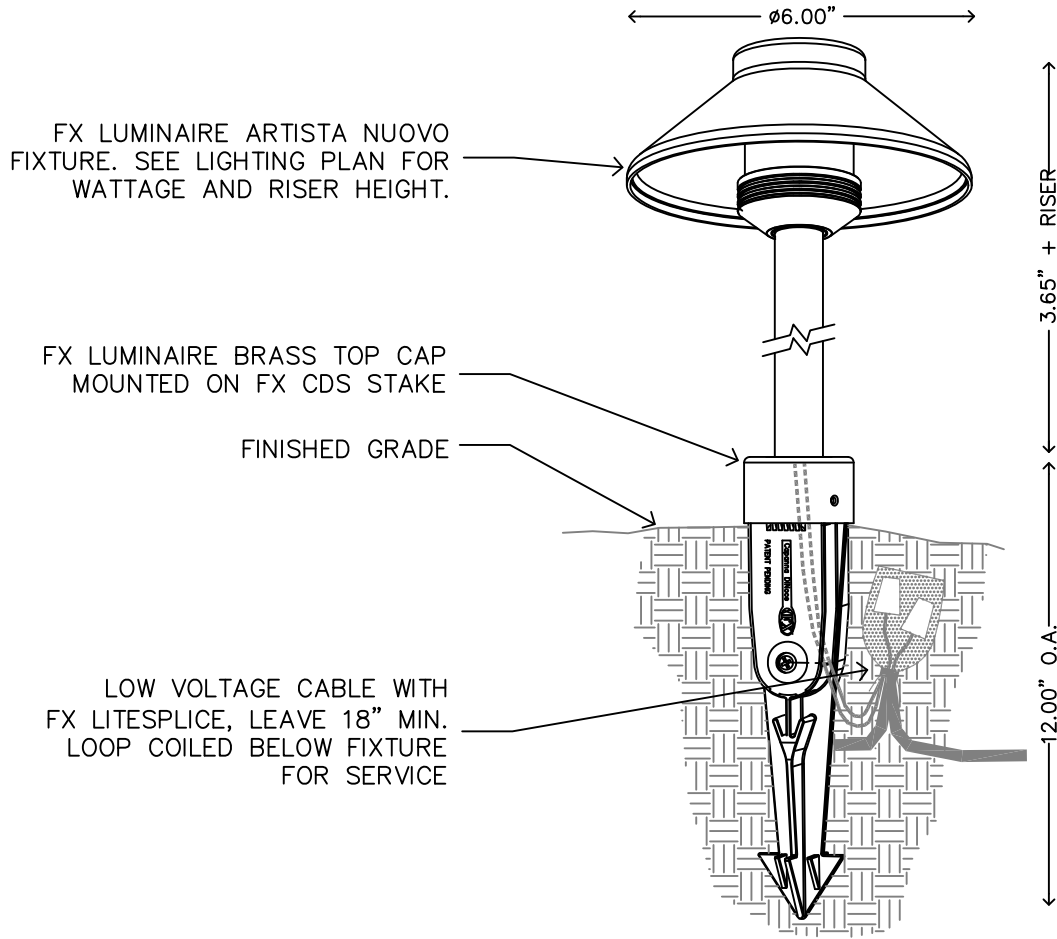

FX LUMINAIRE ARTISTA NUOVO FIXTURE, AS WITH ANY PATH LIGHT LOCATE IN PLANTER AREAS ONLY. DO NOT INSTALL IN OPEN TURF AREAS WITHOUT FOOTER WITH PROTECTIVE PAD.

XX ARTISTA NUOVO(ALN)
 FOOTER MOUNT
 NOT TO SCALE FX LUMINAIRE DETAIL

FX LUMINAIRE ARTISTA NUOVO FIXTURE, AS WITH ANY PATH LIGHT LOCATE IN PLANTER AREAS ONLY. DO NOT INSTALL IN OPEN TURF AREAS WITHOUT FOOTER WITH PROTECTIVE PAD.

XX
 ARTISTA NUOVO(ALN)
 POST MOUNT

NOT TO SCALE FX LUMINAIRE DETAIL

FX LUMINAIRE ARTISTA NUOVO FIXTURE, AS WITH ANY PATH LIGHT LOCATE IN PLANTER AREAS ONLY. DO NOT INSTALL IN OPEN TURF AREAS WITHOUT FOOTER WITH PROTECTIVE PAD.

SECTION/ELEVATION

XX ARTISTA NUOVO(ALN)
 SUPER J-BOX MOUNT
 NOT TO SCALE FX LUMINAIRE DETAIL