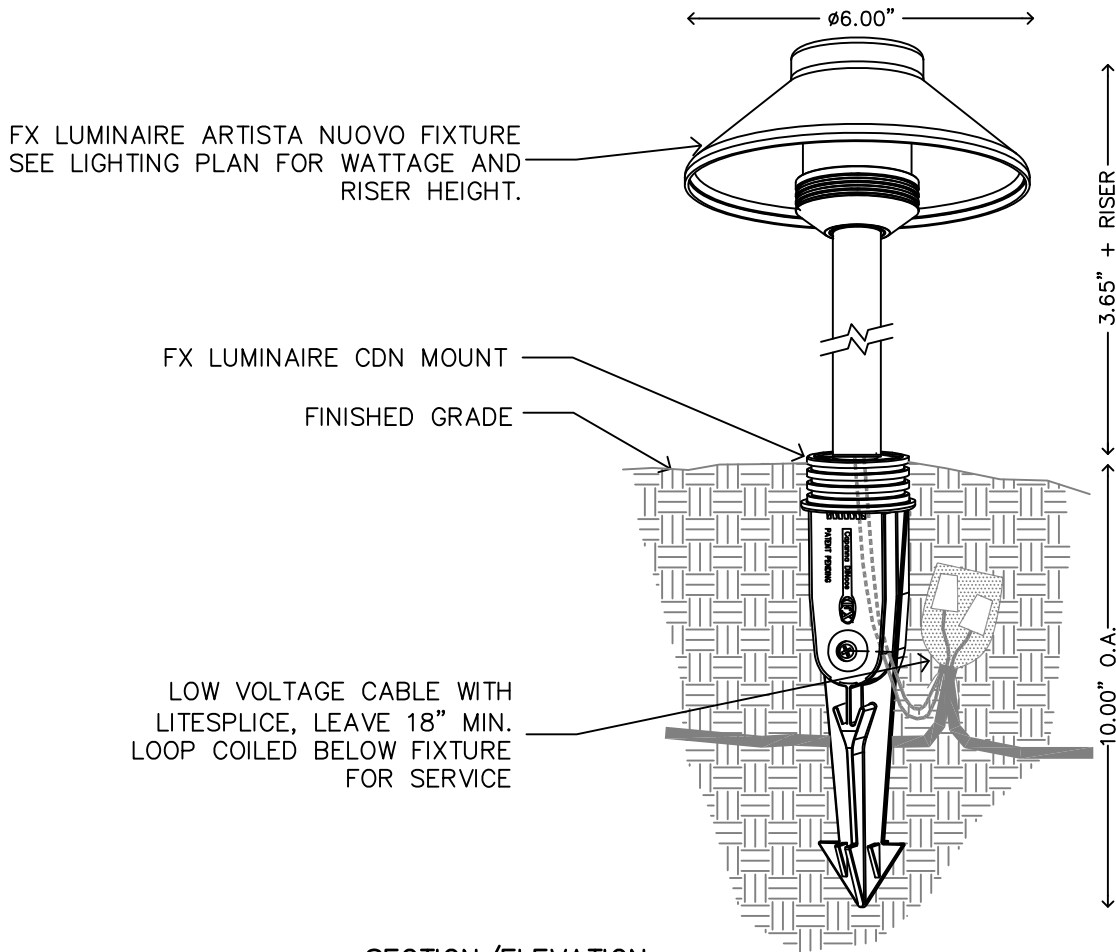

FX LUMINAIRE ARTISTA NUOVO FIXTURE, AS WITH ANY PATH LIGHT LOCATE IN PLANTER AREAS ONLY. DO NOT INSTALL IN OPEN TURF AREAS WITHOUT FOOTER WITH PROTECTIVE PAD.

SECTION/ELEVATION

XX ARTISTA NUOVO(ALN)
CDN MOUNT

NOT TO SCALE FX LUMINAIRE DETAIL