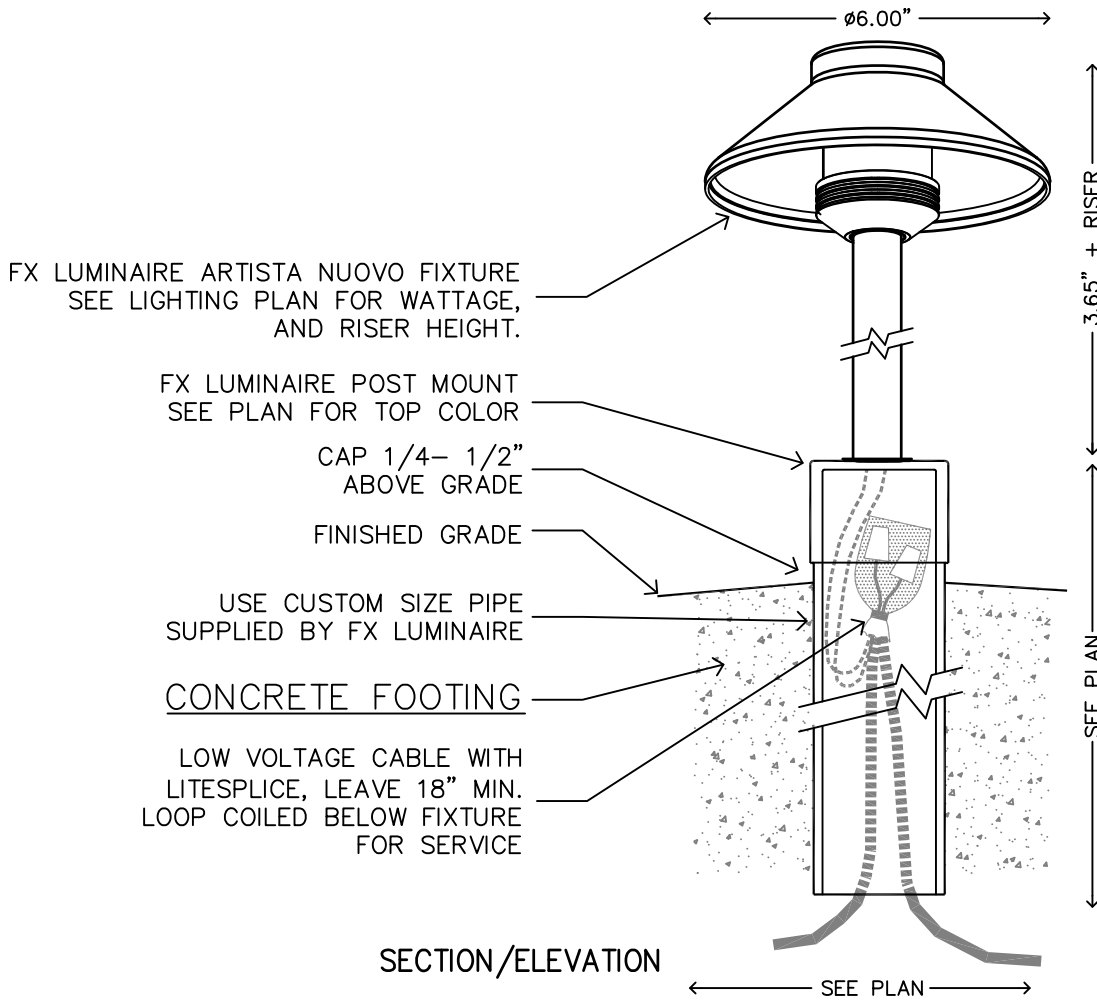

FX LUMINAIRE ARTISTA NUOVO FIXTURE, AS WITH ANY PATH LIGHT LOCATE IN PLANTER AREAS ONLY. DO NOT INSTALL IN OPEN TURF AREAS WITHOUT FOOTER WITH PROTECTIVE PAD.

XX ARTISTA NUOVO(ALN)
 FOOTER MOUNT
 NOT TO SCALE FX LUMINAIRE DETAIL

FX LUMINAIRE ARTISTA NUOVO FIXTURE, AS WITH ANY PATH LIGHT LOCATE IN PLANTER AREAS ONLY. DO NOT INSTALL IN OPEN TURF AREAS WITHOUT FOOTER WITH PROTECTIVE PAD.

XX
 ARTISTA NUOVO(ALN)
 POST MOUNT

NOT TO SCALE FX LUMINAIRE DETAIL

FX LUMINAIRE ARTISTA NUOVO FIXTURE, AS WITH ANY PATH LIGHT LOCATE IN PLANTER AREAS ONLY. DO NOT INSTALL IN OPEN TURF AREAS WITHOUT FOOTER WITH PROTECTIVE PAD.

SECTION/ELEVATION

XX ARTISTA NUOVO(ALN)
 SUPER J-BOX MOUNT
 NOT TO SCALE FX LUMINAIRE DETAIL

NOT TO SCALE FX LUMINAIRE DETAIL

FX LUMINAIRE ARTISTA NUOVO FIXTURE, AS WITH ANY PATH LIGHT LOCATE IN PLANTER AREAS ONLY. DO NOT INSTALL IN OPEN TURF AREAS WITHOUT FOOTER WITH PROTECTIVE PAD.

SECTION/ELEVATION