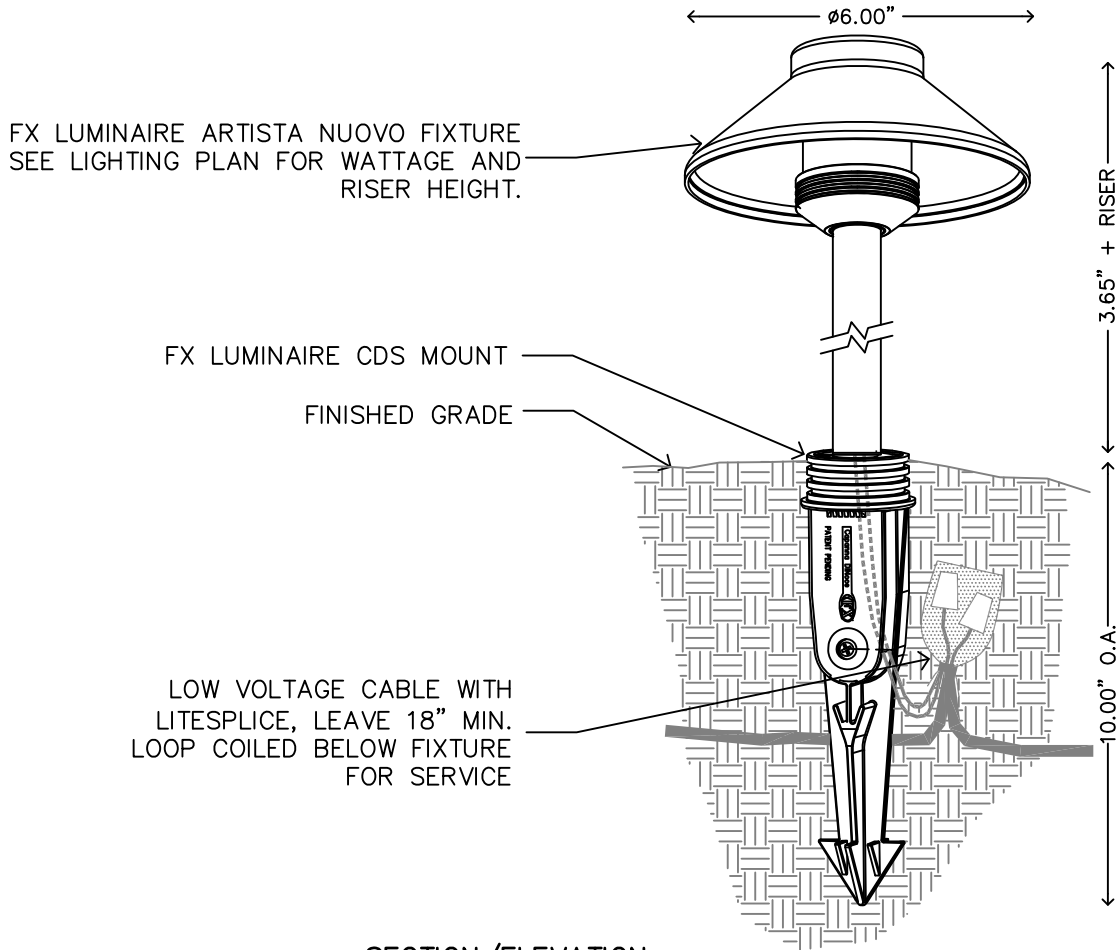

FX LUMINAIRE ARTISTA NUOVO FIXTURE, AS WITH ANY PATH LIGHT LOCATE IN PLANTER AREAS ONLY. DO NOT INSTALL IN OPEN TURF AREAS WITHOUT FOOTER WITH PROTECTIVE PAD.

SECTION/ELEVATION

XX ARTISTA NUOVO(ALN)
 SUPER J-BOX MOUNT
 NOT TO SCALE FX LUMINAIRE DETAIL

FX LUMINAIRE ARTISTA NUOVO FIXTURE, AS WITH ANY PATH LIGHT LOCATE IN PLANTER AREAS ONLY. DO NOT INSTALL IN OPEN TURF AREAS WITHOUT FOOTER WITH PROTECTIVE PAD.

SECTION/ELEVATION

XX ARTISTA NUOVO(ALN)
CDN MOUNT

NOT TO SCALE FX LUMINAIRE DETAIL

FX LUMINAIRE ARTISTA NUOVO FIXTURE, AS WITH ANY PATH LIGHT LOCATE IN PLANTER AREAS ONLY. DO NOT INSTALL IN OPEN TURF AREAS WITHOUT FOOTER WITH PROTECTIVE PAD.

SECTION/ELEVATION