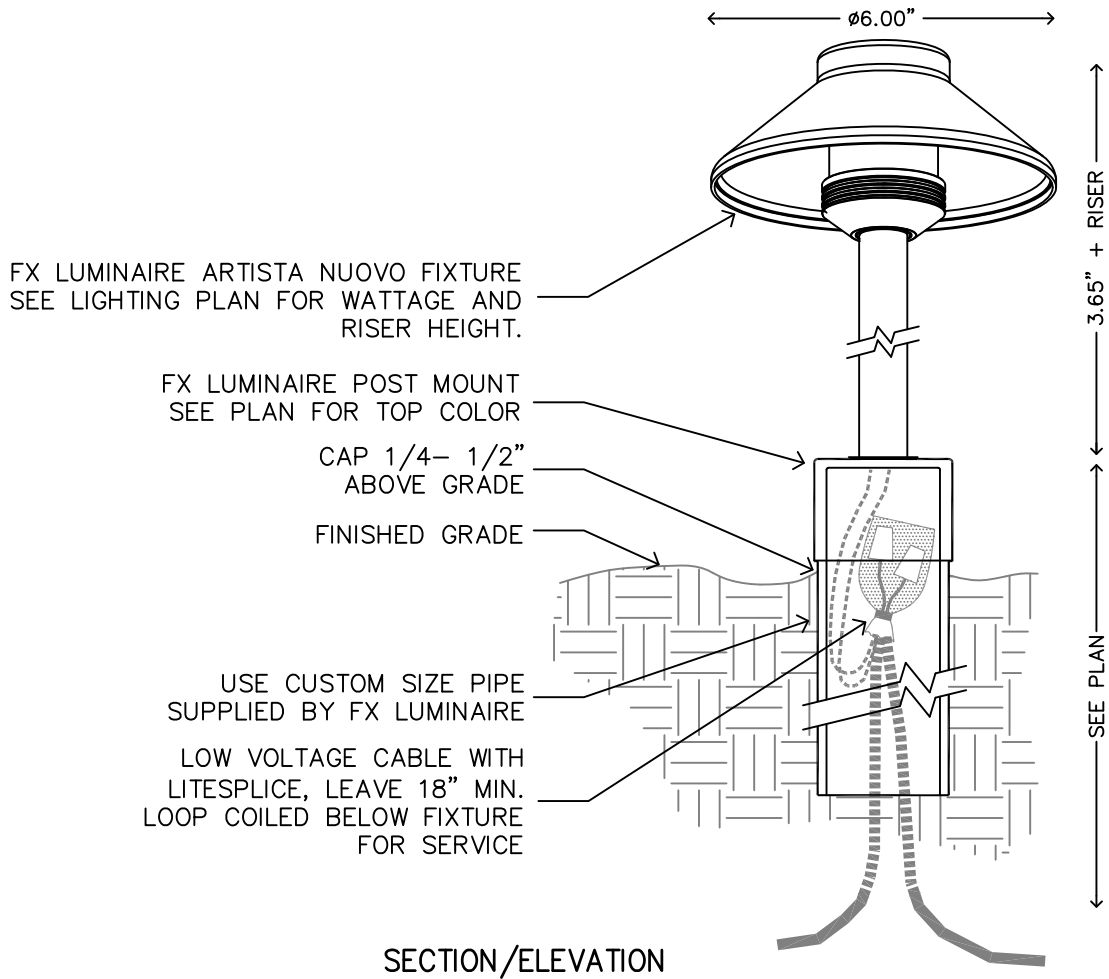

FX LUMINAIRE ARTISTA NUOVO FIXTURE, AS WITH ANY PATH LIGHT LOCATE IN PLANTER AREAS ONLY. DO NOT INSTALL IN OPEN TURF AREAS WITHOUT FOOTER WITH PROTECTIVE PAD.

XX ARTISTA NUOVO(ALN)
 FOOTER MOUNT
 NOT TO SCALE FX LUMINAIRE DETAIL

FX LUMINAIRE ARTISTA NUOVO FIXTURE, AS WITH ANY PATH LIGHT LOCATE IN PLANTER AREAS ONLY. DO NOT INSTALL IN OPEN TURF AREAS WITHOUT FOOTER WITH PROTECTIVE PAD.

XX
 ARTISTA NUOVO(ALN)
 POST MOUNT

NOT TO SCALE FX LUMINAIRE DETAIL

FX LUMINAIRE ARTISTA NUOVO FIXTURE, AS WITH ANY PATH LIGHT LOCATE IN PLANTER AREAS ONLY. DO NOT INSTALL IN OPEN TURF AREAS WITHOUT FOOTER WITH PROTECTIVE PAD.

SECTION/ELEVATION

XX ARTISTA NUOVO(ALN)
 SUPER J-BOX MOUNT
 NOT TO SCALE FX LUMINAIRE DETAIL

NOT TO SCALE FX LUMINAIRE DETAIL

FX LUMINAIRE ARTISTA NUOVO FIXTURE, AS WITH ANY PATH LIGHT LOCATE IN PLANTER AREAS ONLY. DO NOT INSTALL IN OPEN TURF AREAS WITHOUT FOOTER WITH PROTECTIVE PAD.

SECTION/ELEVATION