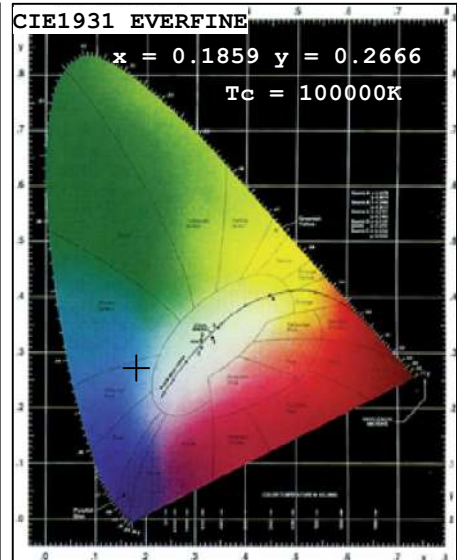

HG-PL-9W-V(S5)

It will easily light up your swimming pools at night, and give you the display that even professionals will envy.

LED Surface Mounted Swimming Pool Light

Installing P56M swimming pool lamps to your swimming pool means you can also enjoy a swim at night. It also adds to the beauty of both the pool itself and the surrounding area. The combination of lights, music and color will help you create the right atmosphere at the right time and for each state of mind. And we always use lamps with cutting-edge technology to guarantee maximum durability and very low consumption. With PAR56M , you can enjoy a unique swimming pool every day.

Specifications

Color	RGB
Cable Connection	4 wires
Body Material	ABS + Transparent PC cover
Dimension	195mm x 75 mm
LED Type	SMD5050
Number of LED	54
Input Voltage	AC/DC 12V
Frequency	50~60Hz
Watts Used	8 ±1 W
Power Consumption	0.9296 A
Lumens per Watt	13.31 lm/w
Max Lumens:	134.61 lm
Beam Angle	120°
Working Temperature	-10 ~ +50
Application	Fresh and salt water
IP Rating	IP.68
Useful LED Life	30,000 hrs average
Warranty	2 years

Light Source Test Report

Color Parameters:

Chromaticity Coordinate: $x=0.1859$ $y=0.2666$ $u'=0.1276$ $v'=0.4117$
Tc=100000K Dominant WL:Ld=485.7nm Purity=55.1% Centroid WL:491.0nm
Ratio:R=9.7% G=75.0% B=15.3% Peak WL:Lp=465.0nm HWL:23.6nm
Render Index:Ra=64.5
R1 =70 R2 =66 R3 =64 R4 =51 R5 =73 R6 =61 R7 =60
R8 =71 R9 =67 R10=32 R11=42 R12=53 R13=53 R14=78 R15=68

Photo Parameters:

Flux: 134.61 lm Fe: 0.58049 W Efficacy:13.31 lm/W
LEVEL: WHITE:OUT

Electrical Parameters:

Luminaire: U=12.97V I=0.9296A P=10.11W PF=0.8387

Instrument Status:

Scan Range:380.0nm-800.0nm Interval:5.0nm[0] Ip=27414 (G=5,D=54)
REF=6572 (R=4) %=-0.294% PMT: 28.9 centigrade [29.3]