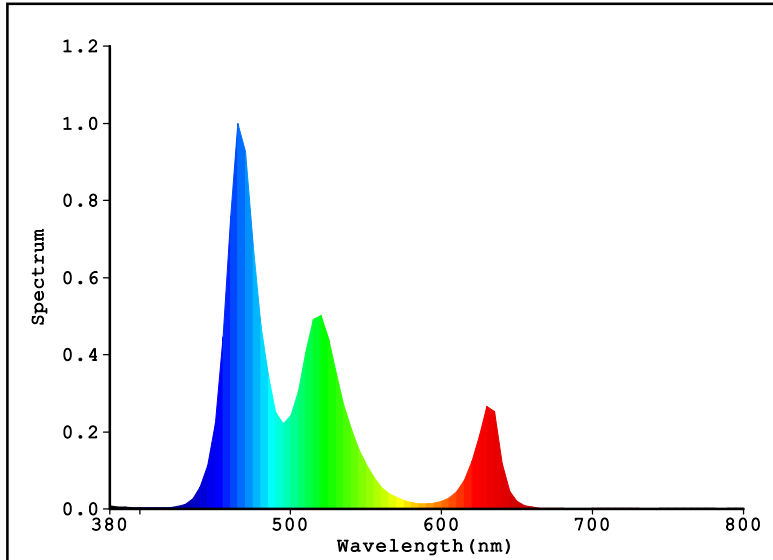

Specifications

Color	RGB
Cable Connection	4 wires
Body Material	ABS + Transparent PC cover
Dimension	195mm x 75 mm
LED Type	SMD5050
Number of LED	54
Input Voltage	AC/DC 12V
Frequency	50~60Hz
Watts Used	8 ±1 W
Power Consumption	0.9296 A
Lumens per Watt	13.31 lm/w
Max Lumens:	134.61 lm
Beam Angle	120°
Working Temperature	-10 ~ +50
Application	Fresh and salt water
IP Rating	IP.68
Useful LED Life	30,000 hrs average
Warranty	2 years

Light Source Test Report

Color Parameters:

Chromaticity Coordinate: $x=0.1859$ $y=0.2666$ $u'=0.1276$ $v'=0.4117$
Tc=100000K Dominant WL:Ld=485.7nm Purity=55.1% Centroid WL:491.0nm
Ratio:R=9.7% G=75.0% B=15.3% Peak WL:Lp=465.0nm HWL:23.6nm
Render Index:Ra=64.5
R1 =70 R2 =66 R3 =64 R4 =51 R5 =73 R6 =61 R7 =60
R8 =71 R9 =67 R10=32 R11=42 R12=53 R13=53 R14=78 R15=68

Photo Parameters:

Flux: 134.61 lm Fe: 0.58049 W Efficacy:13.31 lm/W
LEVEL: WHITE:OUT

Electrical Parameters:

Luminaire: U=12.97V I=0.9296A P=10.11W PF=0.8387

Instrument Status:

Scan Range:380.0nm-800.0nm Interval:5.0nm[0] Ip=27414 (G=5,D=54)
REF=6572 (R=4) %=-0.294% PMT: 28.9 centigrade [29.3]