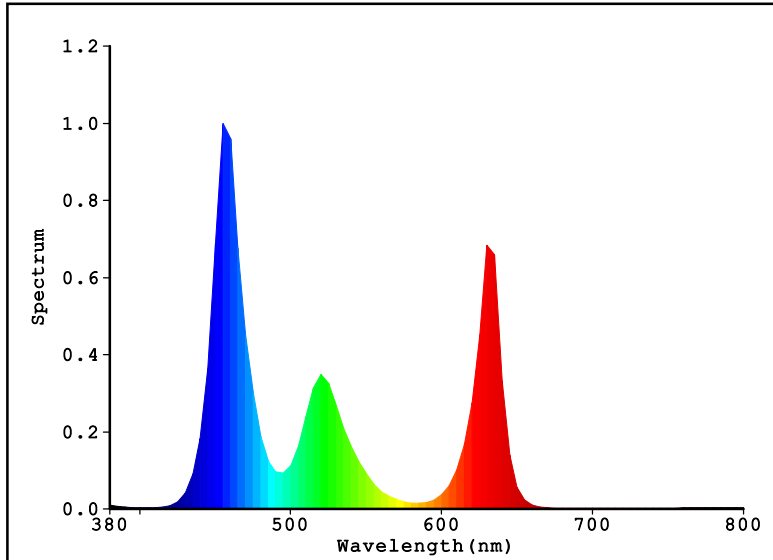

HG-PL-18x3W-V

It will easily light up your swimming pools at night, and give you the display that even professionals will envy.

LED Surface Mounted Swimming Pool Light

Installing P56M swimming pool lamps to your swimming pool means you can also enjoy a swim at night. It also adds to the beauty of both the pool itself and the surrounding area. The combination of lights, music and color will help you create the right atmosphere at the right time and for each state of mind. And we always use lamps with cutting-edge technology to guarantee maximum durability and very low consumption. With PAR56M , you can enjoy a unique swimming pool every day.

Specifications

Color	RGB
Cable Connection	4 wires
Body Material	ABS + Transparent PC cover
Dimension	Φ290*150.6mm
Number of LED	18
Input Voltage	AC/DC 12V - 13V
Frequency	50~60Hz
Watts Used	25±1.5 W
Power Consumption	1.955 A
Lumens per Watt	33.35 lm/w
Max Lumens:	874.90 lm
Working Temperature	0 - 40 °C
Beam Angle	120°
Application	Fresh and salt water
IP Rating	IP.68
Useful LED Life	30,000 hrs average
Warranty	2 years

Light Source Test Report

Color Parameters:

Chromaticity Coordinate: $x=0.2522$ $y=0.2075$ / $u'=0.2024$ $v'=0.3746$
 $T_c=100000K$ Dominant WL:Ld=462.3nm Purity=42.0% Centroid WL:504.0nm
Ratio:R=26.7% G=61.7% B=11.6% Peak WL:Lp=455.0nm HWL:21.9nm
Render Index:Ra=28.2
R1 =-3 R2 =43 R3 =74 R4 =18 R5 =24 R6 =46 R7 =58
R8 =-35 R9 =-323 R10=-22 R11=-4 R12=48 R13=3 R14=77 R15=-31

Photo Parameters:

Flux: 874.90 lm Fe: 4.4690 W Efficacy:33.35 lm/W
LEVEL: WHITE:OUT

Electrical Parameters:

Luminaire: U=15.57V I=1.955A P=26.23W PF=0.8619

Instrument Status:

Scan Range:380.0nm-800.0nm Interval:5.0nm[0] $I_p=15227(G=3,D=52)$
REF=48852(R=4) %=-0.267% PMT: 27.9 centigrade [27.1]