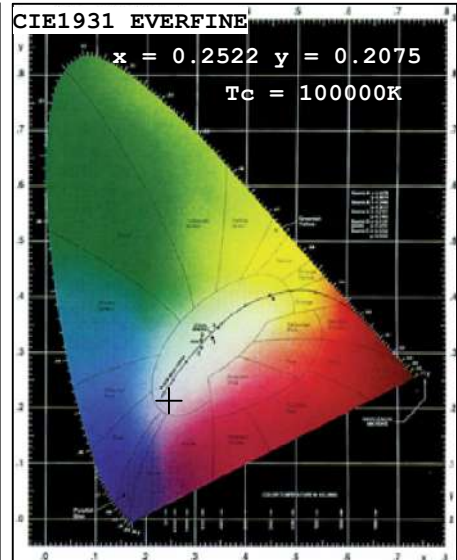

HG-PL-18x3W-V

It will easily light up your swimming pools at night, and give you the display that even professionals will envy.

LED Surface Mounted Swimming Pool Light

Installing P56M swimming pool lamps to your swimming pool means you can also enjoy a swim at night. It also adds to the beauty of both the pool itself and the surrounding area. The combination of lights, music and color will help you create the right atmosphere at the right time and for each state of mind. And we always use lamps with cutting-edge technology to guarantee maximum durability and very low consumption. With PAR56M , you can enjoy a unique swimming pool every day.

Specifications

Color	RGB
Cable Connection	4 wires
Body Material	ABS + Transparent PC cover
Dimension	Φ290*150.6mm
Number of LED	18
Input Voltage	AC/DC 12V - 13V
Frequency	50~60Hz
Watts Used	25±1.5 W
Power Consumption	1.955 A
Lumens per Watt	33.35 lm/w
Max Lumens:	874.90 lm
Working Temperature	0 - 40 °C
Beam Angle	120°
Application	Fresh and salt water
IP Rating	IP.68
Useful LED Life	30,000 hrs average
Warranty	2 years

Light Source Test Report

Color Parameters:

Chromaticity Coordinate: $x=0.2522$ $y=0.2075$ / $u'=0.2024$ $v'=0.3746$
 $T_c=100000K$ Dominant WL:Ld=462.3nm Purity=42.0% Centroid WL:504.0nm
Ratio:R=26.7% G=61.7% B=11.6% Peak WL:Lp=455.0nm HWL:21.9nm
Render Index:Ra=28.2
R1 =-3 R2 =43 R3 =74 R4 =18 R5 =24 R6 =46 R7 =58
R8 =-35 R9 =-323 R10=-22 R11=-4 R12=48 R13=3 R14=77 R15=-31

Photo Parameters:

Flux: 874.90 lm Fe: 4.4690 W Efficacy:33.35 lm/W
LEVEL: WHITE:OUT

Electrical Parameters:

Luminaire: U=15.57V I=1.955A P=26.23W PF=0.8619

Instrument Status:

Scan Range:380.0nm-800.0nm Interval:5.0nm[0] $I_p=15227(G=3,D=52)$
REF=48852(R=4) %=-0.267% PMT: 27.9 centigrade [27.1]