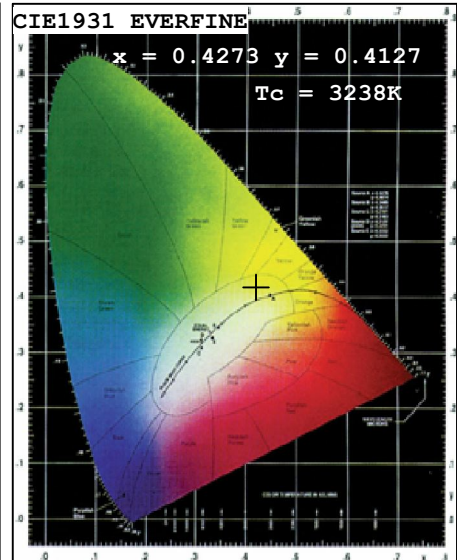

## Submersible LED Lights

HG-FTN LED lights are capable of being placed above or below the water line. This feature allows you to create lighting accents in endless combinations. The LED lights also are capable of being placed underwater exclusively, which means your fish or underwater landscape can become the focal point of your pond experience. HG-FTN will easily light up your pond or waterfall at night, and give you the display that even professionals will envy.

### Specifications

Control Method	Remote control
Color	RGB
Cable Connection	2 wires
Body Material	316 stainless steel
Size	179mmD x 77mmH x 50mm
Number of LED	12 x 1W
Input Voltage	AC/DC 12V
Watts Used	12W
Power Consumption	1.17A
Lumens per Watt	80.19 lm/w
Max Lumens:	1,130.90 lm
Working Temperature	0 - 40 °C
Beam Angle	15/25/30/45/60°
IP Rating	IP.68
Useful LED Life	50,000 hrs average
Warranty	2 years

**Light Source Test Report**

**Color Parameters:**

Chromaticity Coordinate:  $x=0.4273$   $y=0.4127$  /  $u'=0.2408$   $v'=0.5233$   
Tc=3238K Dominant WL:Ld=580.2nm Purity=52.2% Centroid WL:580.0nm  
Ratio:R=19.8% G=79.0% B=1.3% Peak WL:Lp=585.0nm HWL:107.5nm  
Render Index:Ra=62.4  
R1 =56 R2 =73 R3 =87 R4 =57 R5 =55 R6 =59 R7 =76  
R8 =35 R9 =-63 R10=37 R11=47 R12=26 R13=59 R14=92 R15=50

**Photo Parameters:**

Flux: 1130.9 lm Fe: 3.0468 W Efficacy:80.19 lm/W  
LEVEL: WHITE:ANSI\_3500K

**Electrical Parameters:**

Luminaire: U=14.22V I=1.173A P=14.10W PF=0.8452

**Instrument Status:**

Scan Range:380.0nm-800.0nm Interval:5.0nm[0] Ip=29812 (G=5,D=51)  
REF=51347 (R=4) %=-0.156% PMT: 22.6 centigrade [23.5]