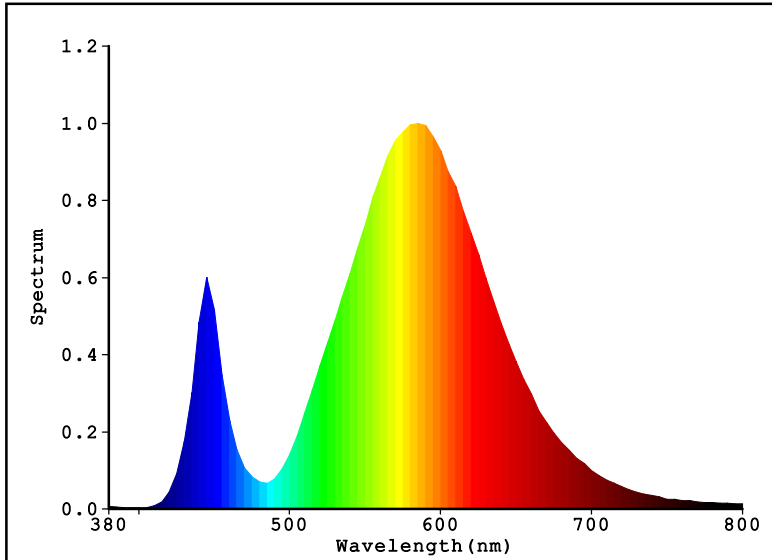

## Submersible LED Lights

HG-FTN LED lights are capable of being placed above or below the water line. This feature allows you to create lighting accents in endless combinations. The LED lights also are capable of being placed underwater exclusively, which means your fish or underwater landscape can become the focal point of your pond experience. HG-FTN will easily light up your pond or waterfall at night, and give you the display that even professionals will envy.

### Specifications

Control Method	Remote control
Color	RGB
Cable Connection	2 wires
Body Material	316 stainless steel
Size	179mmD x 77mmH x 50mm
Number of LED	12 x 1W
Input Voltage	AC/DC 12V
Watts Used	12W
Power Consumption	1.17A
Lumens per Watt	80.19 lm/w
Max Lumens:	1,130.90 lm
Working Temperature	0 - 40 °C
Beam Angle	15/25/30/45/60°
IP Rating	IP.68
Useful LED Life	50,000 hrs average
Warranty	2 years

**Light Source Test Report**

**Color Parameters:**

Chromaticity Coordinate:  $x=0.4273$   $y=0.4127$  /  $u'=0.2408$   $v'=0.5233$   
Tc=3238K Dominant WL:Ld=580.2nm Purity=52.2% Centroid WL:580.0nm  
Ratio:R=19.8% G=79.0% B=1.3% Peak WL:Lp=585.0nm HWL:107.5nm  
Render Index:Ra=62.4  
R1 =56 R2 =73 R3 =87 R4 =57 R5 =55 R6 =59 R7 =76  
R8 =35 R9 =-63 R10=37 R11=47 R12=26 R13=59 R14=92 R15=50

**Photo Parameters:**

Flux: 1130.9 lm Fe: 3.0468 W Efficacy:80.19 lm/W  
LEVEL: WHITE:ANSI\_3500K

**Electrical Parameters:**

Luminaire: U=14.22V I=1.173A P=14.10W PF=0.8452

**Instrument Status:**

Scan Range:380.0nm-800.0nm Interval:5.0nm[0] Ip=29812 (G=5,D=51)  
REF=51347 (R=4) %=-0.156% PMT: 22.6 centigrade [23.5]