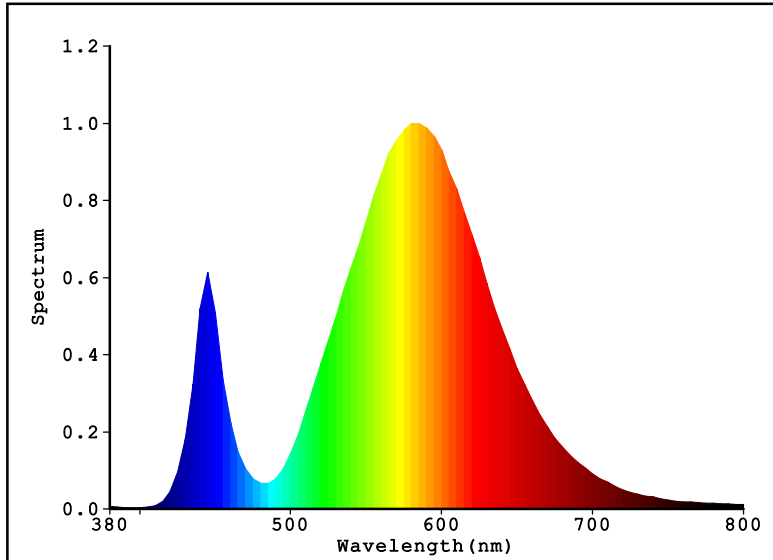

HG-UG-18W

It will easily light up your landscape or waterfall at night, and give you the display that even professionals will envy.

In-ground LED Lights

HG-UG LED lights are capable of being placed above ground or below the water line. This feature allows you to create lighting accents in endless combinations. The LED lights also are capable of being placed in ground or underwater exclusively, which means your gardens or fountains can become the focal point of your landscape experience. HG-UG will easily light up your gardens or waterfalls at night, and give you the display that even professionals will envy.

Specifications

Single Color:	White/R/G/B/Y
Cable Connection	2 wires
Body Material	304 stainless steel
Size	200 x 200 x 90 mmH
Number of LED	18 ea
Input Voltage	AC/DC 12V or 220V
Watts Used	18 W
Power Consumption	0.088 A
Lumens per Watt	82.19 lm/w
Max Lumens:	1,517.60 lm
Working Temperature	0 - 40 °C
Beam Angle	15/25/30/45/60°
IP Rating	IP.68
Useful LED Life	50,000 hrs average
Warranty	2 years

Light Source Test Report

Color Parameters:

Chromaticity Coordinate: $x=0.4253$ $y=0.4131$ / $u'=0.2394$ $v'=0.5231$
Tc=3277K Dominant WL:Ld=579.8nm Purity=51.6% Centroid WL:579.0nm
Ratio:R=19.5% G=79.2% B=1.2% Peak WL:Lp=585.0nm HWL:107.0nm
Render Index:Ra=62.0
R1 =56 R2 =72 R3 =86 R4 =57 R5 =55 R6 =59 R7 =76
R8 =35 R9 =-66 R10=36 R11=47 R12=26 R13=58 R14=92 R15=49

Photo Parameters:

Flux: 1517.6 lm Fe: 4.0486 W Efficacy:82.19 lm/W
LEVEL: WHITE:ANSI_3500K

Electrical Parameters:

Luminaire: U=220.3V I=0.08787A P=18.47W PF=0.9538

Instrument Status:

Scan Range:380.0nm-800.0nm Interval:5.0nm[0] Ip=41273 (G=5,D=49)
REF=6940 (R=3) %=-0.307% PMT: 20.8 centigrade [20.4]