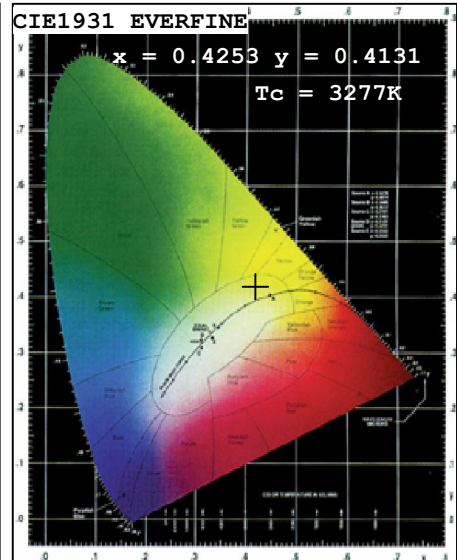

HG-UG-18W

It will easily light up your landscape or waterfall at night, and give you the display that even professionals will envy.

In-ground LED Lights

HG-UG LED lights are capable of being placed above ground or below the water line. This feature allows you to create lighting accents in endless combinations. The LED lights also are capable of being placed in ground or underwater exclusively, which means your gardens or fountains can become the focal point of your landscape experience. HG-UG will easily light up your gardens or waterfalls at night, and give you the display that even professionals will envy.

Specifications

Single Color:	White/R/G/B/Y
Cable Connection	2 wires
Body Material	304 stainless steel
Size	200 x 200 x 90 mmH
Number of LED	18 ea
Input Voltage	AC/DC 12V or 220V
Watts Used	18 W
Power Consumption	0.088 A
Lumens per Watt	82.19 lm/w
Max Lumens:	1,517.60 lm
Working Temperature	0 - 40 °C
Beam Angle	15/25/30/45/60°
IP Rating	IP.68
Useful LED Life	50,000 hrs average
Warranty	2 years

Light Source Test Report

Color Parameters:

Chromaticity Coordinate: $x=0.4253$ $y=0.4131$ / $u'=0.2394$ $v'=0.5231$
Tc=3277K Dominant WL:Ld=579.8nm Purity=51.6% Centroid WL:579.0nm
Ratio:R=19.5% G=79.2% B=1.2% Peak WL:Lp=585.0nm HWL:107.0nm
Render Index:Ra=62.0
R1 =56 R2 =72 R3 =86 R4 =57 R5 =55 R6 =59 R7 =76
R8 =35 R9 =-66 R10=36 R11=47 R12=26 R13=58 R14=92 R15=49

Photo Parameters:

Flux: 1517.6 lm Fe: 4.0486 W Efficacy:82.19 lm/W
LEVEL: WHITE:ANSI_3500K

Electrical Parameters:

Luminaire: U=220.3V I=0.08787A P=18.47W PF=0.9538

Instrument Status:

Scan Range:380.0nm-800.0nm Interval:5.0nm[0] Ip=41273 (G=5,D=49)
REF=6940 (R=3) %=-0.307% PMT: 20.8 centigrade [20.4]