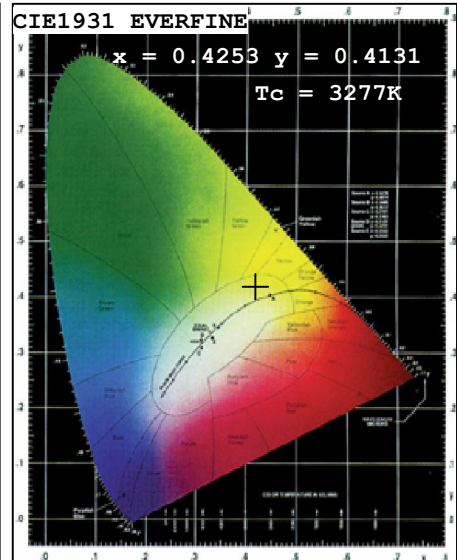

HG-UG-18W

It will easily light up your landscape or waterfall at night, and give you the display that even professionals will envy.

In-ground LED Lights

HG-UG LED lights are capable of being placed above ground or below the water line. This feature allows you to create lighting accents in endless combinations. The LED lights also are capable of being placed in ground or underwater exclusively, which means your gardens or fountains can become the focal point of your landscape experience. HG-UG will easily light up your gardens or waterfalls at night, and give you the display that even professionals will envy.

Specifications

Single Color:	White/R/G/B/Y
Cable Connection	2 wires
Body Material	304 stainless steel
Size	220 mmDia x 95 mmH
Number of LED	18 ea
Input Voltage	AC/DC 12V or 220V
Watts Used	18 W
Power Consumption	0.088 A
Lumens per Watt	82.19 lm/w
Max Lumens:	1,517.60 lm
Working Temperature	0 - 40 °C
Beam Angle	15/25/30/45/60°
IP Rating	IP.68
Useful LED Life	50,000 hrs average
Warranty	2 years

Light Source Test Report

Color Parameters:

Chromaticity Coordinate: $x=0.4253$ $y=0.4131$ / $u'=0.2394$ $v'=0.5231$
Tc=3277K Dominant WL:Ld=579.8nm Purity=51.6% Centroid WL:579.0nm
Ratio:R=19.5% G=79.2% B=1.2% Peak WL:Lp=585.0nm HWL:107.0nm
Render Index:Ra=62.0
R1 =56 R2 =72 R3 =86 R4 =57 R5 =55 R6 =59 R7 =76
R8 =35 R9 =-66 R10=36 R11=47 R12=26 R13=58 R14=92 R15=49

Photo Parameters:

Flux: 1517.6 lm Fe: 4.0486 W Efficacy:82.19 lm/W
LEVEL: WHITE:ANSI_3500K

Electrical Parameters:

Luminaire: U=220.3V I=0.08787A P=18.47W PF=0.9538

Instrument Status:

Scan Range:380.0nm-800.0nm Interval:5.0nm[0] Ip=41273(G=5,D=49)
REF=6940(R=3) %=-0.307% PMT: 20.8 centigrade [20.4]