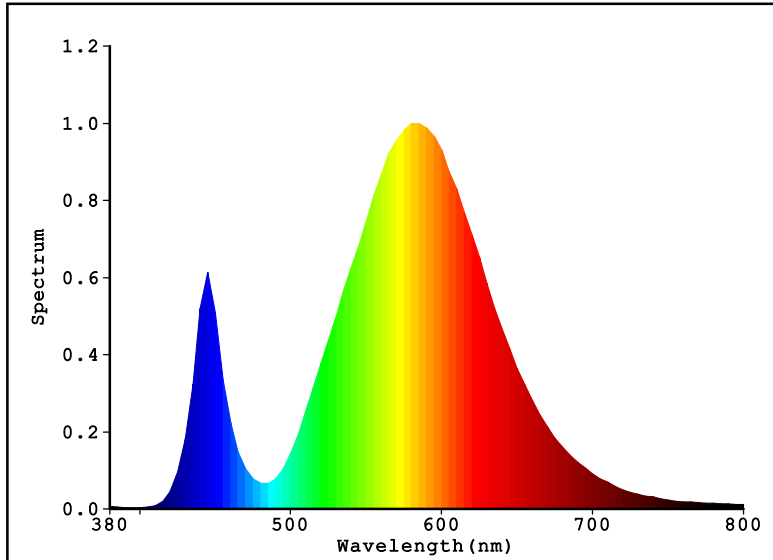

HG-UG-18W

It will easily light up your landscape or waterfall at night, and give you the display that even professionals will envy.

In-ground LED Lights

HG-UG LED lights are capable of being placed above ground or below the water line. This feature allows you to create lighting accents in endless combinations. The LED lights also are capable of being placed in ground or underwater exclusively, which means your gardens or fountains can become the focal point of your landscape experience. HG-UG will easily light up your gardens or waterfalls at night, and give you the display that even professionals will envy.

Specifications

Single Color:	White/R/G/B/Y
Cable Connection	2 wires
Body Material	304 stainless steel
Size	220 mmDia x 95 mmH
Number of LED	18 ea
Input Voltage	AC/DC 12V or 220V
Watts Used	18 W
Power Consumption	0.088 A
Lumens per Watt	82.19 lm/w
Max Lumens:	1,517.60 lm
Working Temperature	0 - 40 °C
Beam Angle	15/25/30/45/60°
IP Rating	IP.68
Useful LED Life	50,000 hrs average
Warranty	2 years

Light Source Test Report

Color Parameters:

Chromaticity Coordinate: $x=0.4253$ $y=0.4131$ / $u'=0.2394$ $v'=0.5231$
Tc=3277K Dominant WL:Ld=579.8nm Purity=51.6% Centroid WL:579.0nm
Ratio:R=19.5% G=79.2% B=1.2% Peak WL:Lp=585.0nm HWL:107.0nm
Render Index:Ra=62.0
R1 =56 R2 =72 R3 =86 R4 =57 R5 =55 R6 =59 R7 =76
R8 =35 R9 =-66 R10=36 R11=47 R12=26 R13=58 R14=92 R15=49

Photo Parameters:

Flux: 1517.6 lm Fe: 4.0486 W Efficacy:82.19 lm/W
LEVEL: WHITE:ANSI_3500K

Electrical Parameters:

Luminaire: U=220.3V I=0.08787A P=18.47W PF=0.9538

Instrument Status:

Scan Range:380.0nm-800.0nm Interval:5.0nm[0] Ip=41273(G=5,D=49)
REF=6940(R=3) %=-0.307% PMT: 20.8 centigrade [20.4]