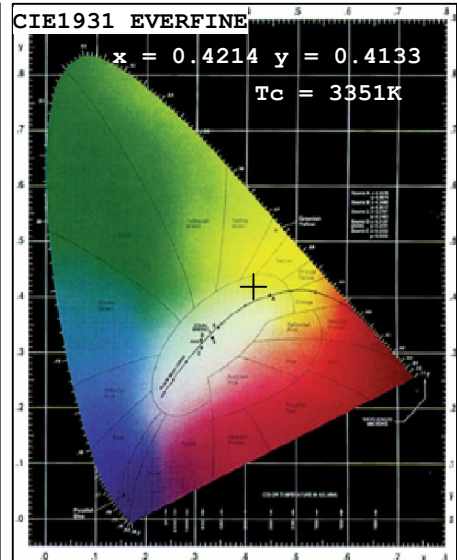

HG-UG-12W

It will easily light up your landscape or waterfall at night, and give you the display that even professionals will envy.

In-ground LED Lights

HG-UG LED lights are capable of being placed above ground or below the water line. This feature allows you to create lighting accents in endless combinations. The LED lights also are capable of being placed in ground or underwater exclusively, which means your gardens or fountains can become the focal point of your landscape experience. HG-UG will easily light up your gardens or waterfalls at night, and give you the display that even professionals will envy.

Specifications

Single Color:	White/R/G/B/Y
Cable Connection	2 wires
Body Material	304 stainless steel
Size	180 x 180 x 88 mmH
Number of LED	12 ea
Input Voltage	AC/DC 12V or 220V
Watts Used	12 W
Power Consumption	0.06 A
Lumens per Watt	79.25 lm/w
Max Lumens:	1,021.30 lm
Working Temperature	0 - 40 °C
Beam Angle	15/25/30/45/60°
IP Rating	IP.68
Useful LED Life	50,000 hrs average
Warranty	2 years

Light Source Test Report

Color Parameters:

Chromaticity Coordinate: $x=0.4214$ $y=0.4133$ / $u'=0.2369$ $v'=0.5227$
Tc=3351K Dominant WL:Ld=579.3nm Purity=50.6% Centroid WL:578.0nm
Ratio:R=19.0% G=79.7% B=1.3% Peak WL:Lp=580.0nm HWL:107.4nm
Render Index:Ra=61.8
R1 =56 R2 =72 R3 =86 R4 =57 R5 =54 R6 =58 R7 =76
R8 =35 R9 =-68 R10=35 R11=47 R12=25 R13=58 R14=92 R15=48

Photo Parameters:

Flux: 1021.3 lm Fe: 2.7086 W Efficacy:79.25 lm/W
LEVEL: WHITE:OUT

Electrical Parameters:

Luminaire: U=220.9V I=0.06065A P=12.89W PF=0.9617

Instrument Status:

Scan Range:380.0nm-800.0nm Interval:5.0nm[0] Ip=28069 (G=5,D=53)
REF=51574 (R=4) %=-0.364% PMT: 26.5 centigrade [27.3]