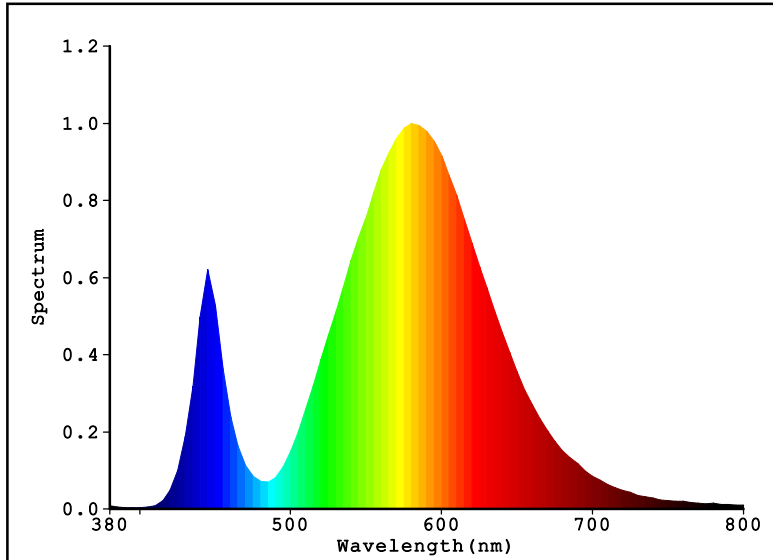

HG-UG-12W

It will easily light up your landscape or waterfall at night, and give you the display that even professionals will envy.

In-ground LED Lights

HG-UG LED lights are capable of being placed above ground or below the water line. This feature allows you to create lighting accents in endless combinations. The LED lights also are capable of being placed in ground or underwater exclusively, which means your gardens or fountains can become the focal point of your landscape experience. HG-UG will easily light up your gardens or waterfalls at night, and give you the display that even professionals will envy.

Specifications

Single Color:	White/R/G/B/Y
Cable Connection	2 wires
Body Material	304 stainless steel
Size	180 x 180 x 88 mmH
Number of LED	12 ea
Input Voltage	AC/DC 12V or 220V
Watts Used	12 W
Power Consumption	0.06 A
Lumens per Watt	79.25 lm/w
Max Lumens:	1,021.30 lm
Working Temperature	0 - 40 °C
Beam Angle	15/25/30/45/60°
IP Rating	IP.68
Useful LED Life	50,000 hrs average
Warranty	2 years

Light Source Test Report

Color Parameters:

Chromaticity Coordinate: $x=0.4214$ $y=0.4133$ / $u'=0.2369$ $v'=0.5227$
Tc=3351K Dominant WL:Ld=579.3nm Purity=50.6% Centroid WL:578.0nm
Ratio:R=19.0% G=79.7% B=1.3% Peak WL:Lp=580.0nm HWL:107.4nm
Render Index:Ra=61.8
R1 =56 R2 =72 R3 =86 R4 =57 R5 =54 R6 =58 R7 =76
R8 =35 R9 =-68 R10=35 R11=47 R12=25 R13=58 R14=92 R15=48

Photo Parameters:

Flux: 1021.3 lm Fe: 2.7086 W Efficacy:79.25 lm/W
LEVEL: WHITE:OUT

Electrical Parameters:

Luminaire: U=220.9V I=0.06065A P=12.89W PF=0.9617

Instrument Status:

Scan Range:380.0nm-800.0nm Interval:5.0nm[0] Ip=28069 (G=5,D=53)
REF=51574 (R=4) %=-0.364% PMT: 26.5 centigrade [27.3]