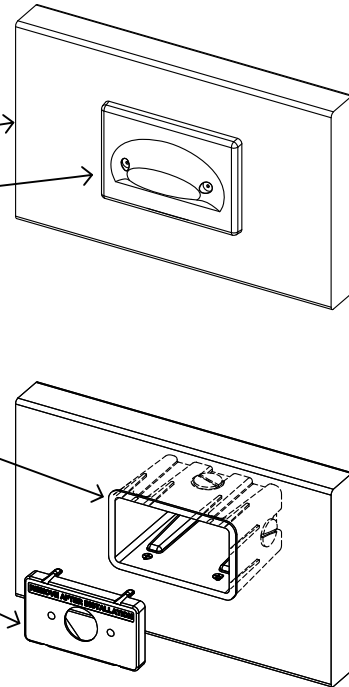

THE FX LUMINAIRE UCCELLO
NATTURNO USING SUPPLIED
HARDWARE. MOUNT 8"–12" OFF
FINISHED GRADE.

THE FX LUMINAIRE UCCELLO
NOTTURNO INCORPORATES A
LEVEL ADJUSTING FACEPLATE, 10
WATT MAXIMUM LAMP.

WOODEN WALL
COIL 12" SERVICE LOOP INSIDE
SLEEVE.

CUT A 4.625" X 2.75" REC HOLE
THRU THE WOOD WALL TO MOUNT
FX LUMINAIRE CANDELA PASSO.
MOUNT SLEEVE IN PLACE USING
1" #6 GALVANIZED DECK SCREWS.

IF WALL IS STUCCOED OR COATED
USE THE "REUSABLE
CONSTRUCTION" COVER TO KEEP
CAVITY CLEAN AND CLEAR OF
DEBRIS.

THIS FIXTURE IS DESIGNED
FOR DOWN LIGHTING ONLY.
DO NOT USE IN UP LIGHT
POSITION.

SECTION/ELEVATION

UCCELLO NATTURNO(UN)
WOOD WALL MOUNT

NOT TO SCALE

FX LUMINAIRE DETAIL