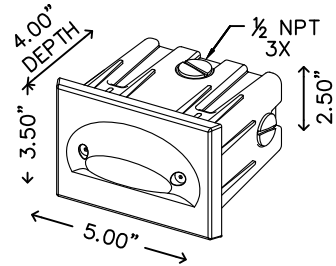

THIS FIXTURE IS DESIGNED FOR DOWN LIGHTING ONLY. DO NOT USE IN UP LIGHT POSITION.

SECTION/ELEVATION

XX UCCELLO NOTTURNO(UN)
BOLLARD MOUNT

NOT TO SCALE FX LUMINAIRE DETAIL

THE FX LUMINAIRE UCCELLO
 NOTTURNO IN ANY HORIZONTAL
 MOUNTING APPLICATION WITH
 SUPPLIED HARDWARE.

THE FX LUMINAIRE UCCELLO
 NOTTURNO INCORPORATES A
 LEVEL ADJUSTING FACEPLATE, 10
 WATT MAXIMUM LAMP.

WATERPROOF SLEEVE END TO
 PREVENT WATER FROM SEEPING
 THROUGH THE WALL INTO THE
 LAMP HOUSING. LEAVE 12"
 SERVICE LOOP COILED INSIDE THE
 SLEEVE.