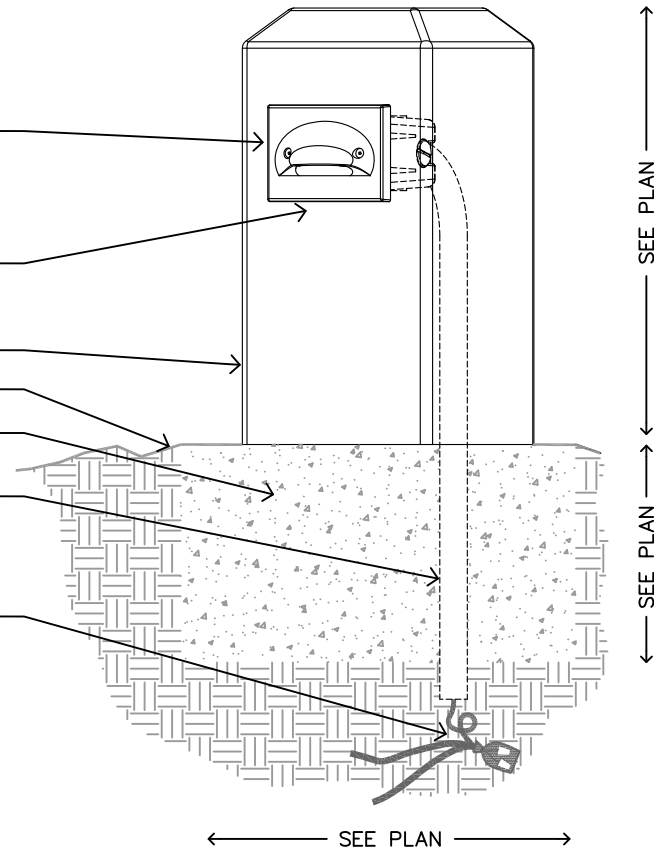

- COIL 12" SERVICE LOOP INSIDE SLEEVE
- THE FX LUMINAIRE UCCELLO NOTTURNO INCORPORATES A LEVEL ADJUSTING FACEPLATE, 10 WATT MAXIMUM LAMP.
- SITE BUILT BOLLARD
- FINISH GRADE
- CONCRETE FOOTING
- BLUE OR GRAY PLASTIC ENT CONDUIT
- 12 GA MAIN LINE CABLE US FX LITESPLICE TO TIE INTO MAINLINE

THIS FIXTURE IS DESIGNED FOR DOWN LIGHTING ONLY. DO NOT USE IN UP LIGHT POSITION.

SECTION/ELEVATION

XX UCCELLO NOTTURNO(UN)
BOLLARD MOUNT

NOT TO SCALE FX LUMINAIRE DETAIL

THE FX LUMINAIRE UCCELLO
 NOTTURNO IN ANY HORIZONTAL
 MOUNTING APPLICATION WITH
 SUPPLIED HARDWARE.

THE FX LUMINAIRE UCCELLO
 NOTTURNO INCORPORATES A
 LEVEL ADJUSTING FACEPLATE, 10
 WATT MAXIMUM LAMP.

WATERPROOF SLEEVE END TO
 PREVENT WATER FROM SEEPING
 THROUGH THE WALL INTO THE
 LAMP HOUSING. LEAVE 12"
 SERVICE LOOP COILED INSIDE THE
 SLEEVE.

WOODEN WALL
COIL 12" SERVICE LOOP INSIDE
SLEEVE.

CUT A 4.625" X 2.75" REC HOLE
THRU THE WOOD WALL TO MOUNT
FX LUMINAIRE CANDELA PASSO.
MOUNT SLEEVE IN PLACE USING
1" #6 GALVANIZED DECK SCREWS.

IF WALL IS STUCCOED OR COATED
USE THE "REUSABLE
CONSTRUCTION" COVER TO KEEP
CAVITY CLEAN AND CLEAR OF
DEBRIS.