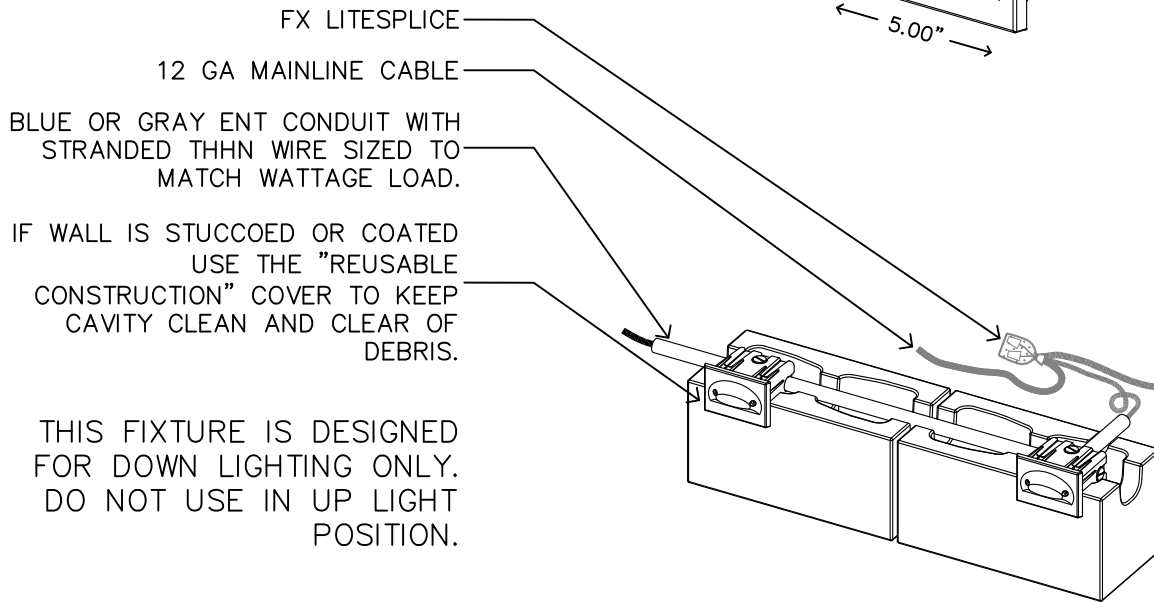

THIS FIXTURE IS DESIGNED FOR DOWN LIGHTING ONLY. DO NOT USE IN UP LIGHT POSITION.

SECTION/ELEVATION

XX UCCELLO NOTTURNO(UN)
BOLLARD MOUNT

NOT TO SCALE FX LUMINAIRE DETAIL

THE FX LUMINAIRE UCCELLO
 NOTTURNO IN ANY HORIZONTAL
 MOUNTING APPLICATION WITH
 SUPPLIED HARDWARE.

THE FX LUMINAIRE UCCELLO
 NOTTURNO INCORPORATES A
 LEVEL ADJUSTING FACEPLATE, 10
 WATT MAXIMUM LAMP.

WATERPROOF SLEEVE END TO
 PREVENT WATER FROM SEEPING
 THROUGH THE WALL INTO THE
 LAMP HOUSING. LEAVE 12"
 SERVICE LOOP COILED INSIDE THE
 SLEEVE.