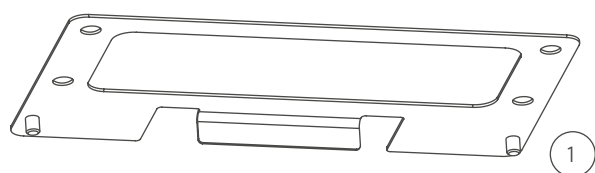

**LF LED**

ITEM	DESCRIPTION	CATALOG #
1	Mounting Plate	755300
2	Housing	-
3	Socket, 3-meter	752601
4	LED Board - Standard/ZD	755902 /755901
5	Reflector	755700
6	Socket Clip	755800
7	O-Ring	250010280000
8	Lens - Frosted/Amber	755600/755601
9	Screw, 6-32 x 3/8	250014810000
10	Faceplate	See faceplate chart
11	Acorn Nut	250014800000

**LF FACEPLATES**

ITEM	DESCRIPTION	CATALOG #
10	Bronze	757001
10	Black Wrinkle	757002
10	Verde Speckle	757003
10	White Wrinkle	757004
10	Desert Granite	757006
10	Sedona Brown	757007
10	Weathered Iron	757009
10	Flat Black	757014
10	Flat White	757015
10	White Gloss	757016
10	Almond	757019
10	Silver	757021
10	Copper	756800
10	Stainless Steel	756900
10	Antique Bronze, Brass	755412
10	Antique Bronze, Copper	756812
10	Brass	755400
10	Antique Tumbled, Brass	755420
10	Antique Tumbled, Copper	756820