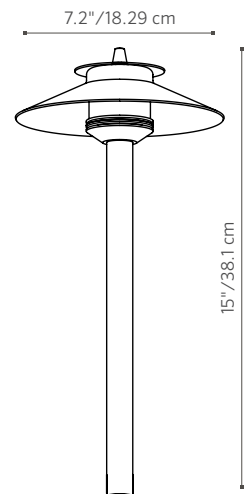

The Harmony of Patina

The most successful gardens are a harmonious blend of organic materials. The FX copper line is the perfect match to wood, masonry, and plant materials since the natural patina process allows each fixture to integrate seamlessly.

Compare FX copper luminaires with any other, and you will find a dramatic difference in quality of materials, precision of fit and consistency of finish.