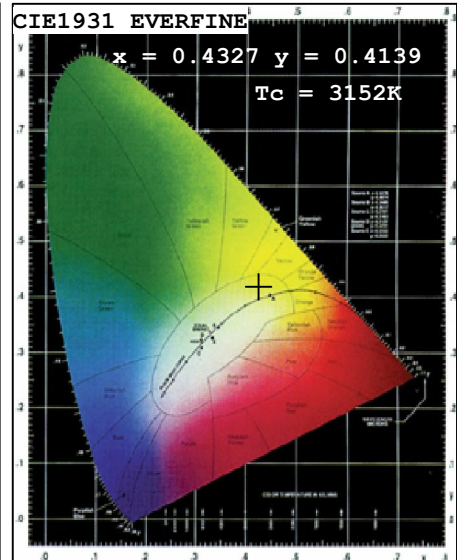

### Submersible LED Lights

HG-UL LED lights are capable of being placed above or below the water line. This feature allows you to create lighting accents in endless combinations. The LED lights also are capable of being placed underwater exclusively, which means your fish or underwater landscape can become the focal point of your pond experience. HG-UL will easily light up your pond or waterfall at night, and give you the display that even professionals will envy.

#### Specifications

Single Color:	White/R/G/B/Y
Cable Connection	2 wires
Body Material	316 stainless steel
Size	147mmDia x 140mmH
Number of LED	12 x 1W
Input Voltage	AC/DC 12V
Watts Used	12W
Power Consumption	1.17A
Lumens per Watt	67.00 lm/w
Max Lumens:	912.09 lm
Working Temperature	0 - 40 °C
Beam Angle	15/25/30/45/60°
IP Rating	IP.68
Useful LED Life	50,000 hrs average
Warranty	2 years

#### Color Parameters:

Chromaticity Coordinate:  $x=0.4327$   $y=0.4139$   $u'=0.2437$   $v'=0.5246$   
Tc=3152K Dominant WL:Ld=580.7nm Purity=54.1% Centroid WL:585.0nm  
Ratio:R=22.2% G=76.4% B=1.5% Peak WL:Lp=595.0nm HWL:129.6nm  
Render Index:Ra=73.4  
R1 =70 R2 =80 R3 =90 R4 =72 R5 =69 R6 =72 R7 =82  
R8 =51 R9 =-21 R10=54 R11=67 R12=44 R13=72 R14=94 R15=63

#### Photo Parameters:

Flux: 912.09 lm Fe: 2.6049 W Efficacy:67.00 lm/W  
LEVEL: WHITE:ANSI\_3000K