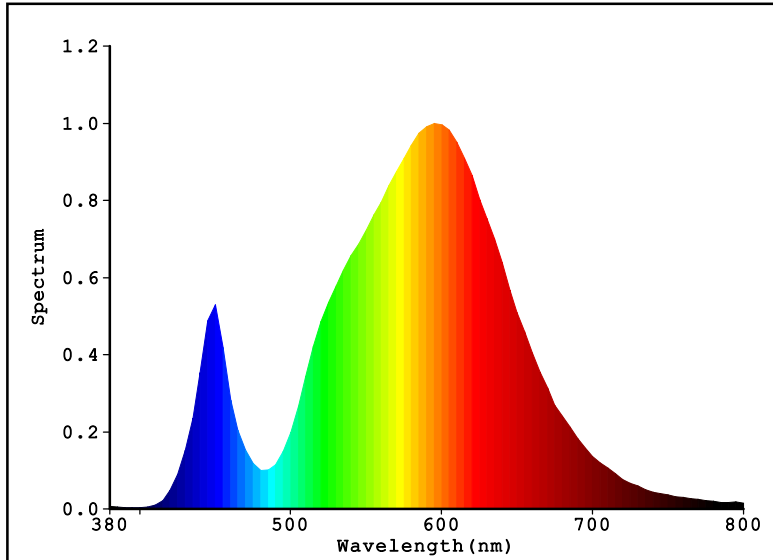

### Submersible LED Lights

HG-UL LED lights are capable of being placed above or below the water line. This feature allows you to create lighting accents in endless combinations. The LED lights also are capable of being placed underwater exclusively, which means your fish or underwater landscape can become the focal point of your pond experience. HG-UL will easily light up your pond or waterfall at night, and give you the display that even professionals will envy.

#### Specifications

Single Color:	White/R/G/B/Y
Cable Connection	2 wires
Body Material	316 stainless steel
Size	147mmDia x 140mmH
Number of LED	12 x 1W
Input Voltage	AC/DC 12V
Watts Used	12W
Power Consumption	1.17A
Lumens per Watt	67.00 lm/w
Max Lumens:	912.09 lm
Working Temperature	0 - 40 °C
Beam Angle	15/25/30/45/60°
IP Rating	IP.68
Useful LED Life	50,000 hrs average
Warranty	2 years

#### Color Parameters:

Chromaticity Coordinate:  $x=0.4327$   $y=0.4139$   $u'=0.2437$   $v'=0.5246$   
Tc=3152K Dominant WL:Ld=580.7nm Purity=54.1% Centroid WL:585.0nm  
Ratio:R=22.2% G=76.4% B=1.5% Peak WL:Lp=595.0nm HWL:129.6nm  
Render Index:Ra=73.4  
R1 =70 R2 =80 R3 =90 R4 =72 R5 =69 R6 =72 R7 =82  
R8 =51 R9 =-21 R10=54 R11=67 R12=44 R13=72 R14=94 R15=63

#### Photo Parameters:

Flux: 912.09 lm Fe: 2.6049 W Efficacy:67.00 lm/W  
LEVEL: WHITE:ANSI\_3000K