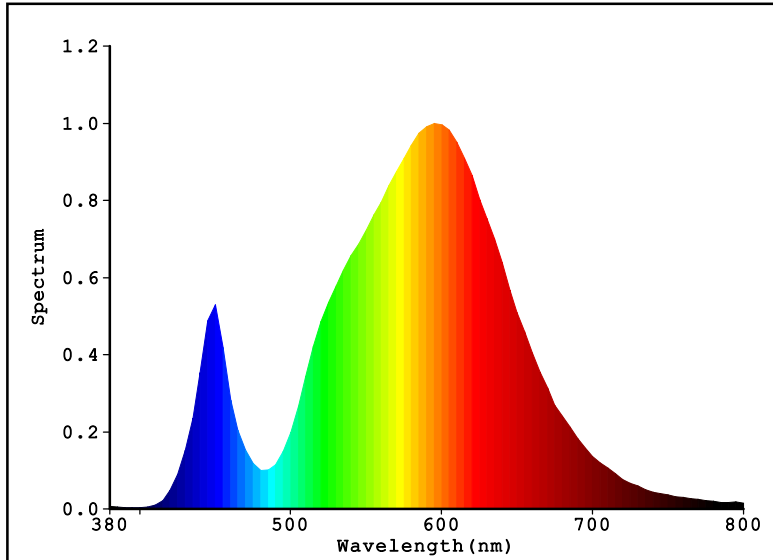

## Submersible LED Lights

HG-UL LED lights are capable of being placed above or below the water line. This feature allows you to create lighting accents in endless combinations. The LED lights also are capable of being placed underwater exclusively, which means your fish or underwater landscape can become the focal point of your pond experience. HG-UL will easily light up your pond or waterfall at night, and give you the display that even professionals will envy.

### Specifications

Control Method	External control
Color:	RGB
Cable Connection	4 wires
Body Material	316 stainless steel
Size	147mmDia x 140mmH
Number of LED	12 x 1W
Input Voltage	AC/DC 12V
Watts Used	12W
Power Consumption	1.17A
Lumens per Watt	67.00 lm/w
Max Lumens:	912.09 lm
Working Temperature	0 - 40 °C
Beam Angle	15/25/30/45/60°
IP Rating	IP.68
Useful LED Life	50,000 hrs average
Warranty	2 years

#### Color Parameters:

Chromaticity Coordinate:  $x=0.4327$   $y=0.4139$   $u'=0.2437$   $v'=0.5246$   
Tc=3152K Dominant WL:Ld=580.7nm Purity=54.1% Centroid WL:585.0nm  
Ratio:R=22.2% G=76.4% B=1.5% Peak WL:Lp=595.0nm HWL:129.6nm  
Render Index:Ra=73.4  
R1 =70 R2 =80 R3 =90 R4 =72 R5 =69 R6 =72 R7 =82  
R8 =51 R9 =-21 R10=54 R11=67 R12=44 R13=72 R14=94 R15=63

#### Photo Parameters:

Flux: 912.09 lm Fe: 2.6049 W Efficacy:67.00 lm/W  
LEVEL: WHITE:ANSI\_3000K