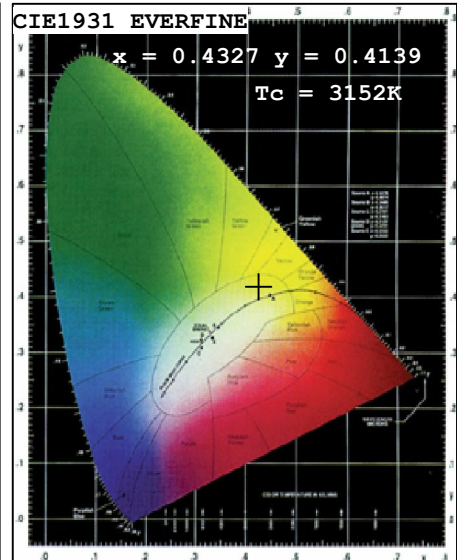

## Submersible LED Lights

HG-UL LED lights are capable of being placed above or below the water line. This feature allows you to create lighting accents in endless combinations. The LED lights also are capable of being placed underwater exclusively, which means your fish or underwater landscape can become the focal point of your pond experience. HG-UL will easily light up your pond or waterfall at night, and give you the display that even professionals will envy.

### Specifications

Control Method	External control
Color:	RGB
Cable Connection	4 wires
Body Material	316 stainless steel
Size	147mmDia x 140mmH
Number of LED	12 x 1W
Input Voltage	AC/DC 12V
Watts Used	12W
Power Consumption	1.17A
Lumens per Watt	67.00 lm/w
Max Lumens:	912.09 lm
Working Temperature	0 - 40 °C
Beam Angle	15/25/30/45/60°
IP Rating	IP.68
Useful LED Life	50,000 hrs average
Warranty	2 years

#### Color Parameters:

Chromaticity Coordinate:  $x=0.4327$   $y=0.4139$   $u'=0.2437$   $v'=0.5246$   
Tc=3152K Dominant WL:Ld=580.7nm Purity=54.1% Centroid WL:585.0nm  
Ratio:R=22.2% G=76.4% B=1.5% Peak WL:Lp=595.0nm HWL:129.6nm  
Render Index:Ra=73.4  
R1 =70 R2 =80 R3 =90 R4 =72 R5 =69 R6 =72 R7 =82  
R8 =51 R9 =-21 R10=54 R11=67 R12=44 R13=72 R14=94 R15=63

#### Photo Parameters:

Flux: 912.09 lm Fe: 2.6049 W Efficacy:67.00 lm/W  
LEVEL: WHITE:ANSI\_3000K