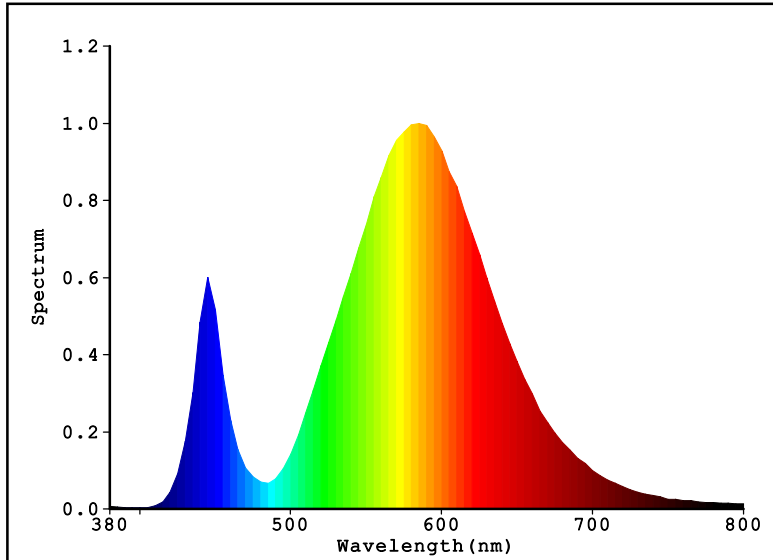

## Submersible LED Lights

HG-FTN LED lights are capable of being placed above or below the water line. This feature allows you to create lighting accents in endless combinations. The LED lights also are capable of being placed underwater exclusively, which means your fish or underwater landscape can become the focal point of your pond experience. HG-FTN will easily light up your pond or waterfall at night, and give you the display that even professionals will envy.

### Specifications

Control Method	DMX control
Color	RGB
Cable Connection	5 wires
Body Material	316 stainless steel
Size	179mmD x 77mmH x 50mm
Number of LED	12 x 1W
Input Voltage	DC 12V
Watts Used	12W
Power Consumption	1.17A
Lumens per Watt	80.19 lm/w
Max Lumens:	1,130.90 lm
Working Temperature	0 - 40 °C
Beam Angle	15/25/30/45/60°
IP Rating	IP.68
Useful LED Life	50,000 hrs average
Warranty	2 years

**Light Source Test Report**

**Color Parameters:**

Chromaticity Coordinate:  $x=0.4273$   $y=0.4127$   $u'=0.2408$   $v'=0.5233$   
Tc=3238K Dominant WL:Ld=580.2nm Purity=52.2% Centroid WL:580.0nm  
Ratio:R=19.8% G=79.0% B=1.3% Peak WL:Lp=585.0nm HWL:107.5nm  
Render Index:Ra=62.4  
R1 =56 R2 =73 R3 =87 R4 =57 R5 =55 R6 =59 R7 =76  
R8 =35 R9 =-63 R10=37 R11=47 R12=26 R13=59 R14=92 R15=50

**Photo Parameters:**

Flux: 1130.9 lm Fe: 3.0468 W Efficacy:80.19 lm/W  
LEVEL: WHITE:ANSI\_3500K

**Electrical Parameters:**

Luminaire: U=14.22V I=1.173A P=14.10W PF=0.8452

**Instrument Status:**

Scan Range:380.0nm-800.0nm Interval:5.0nm[0]  
REF=51347(R=4) %=-0.156%