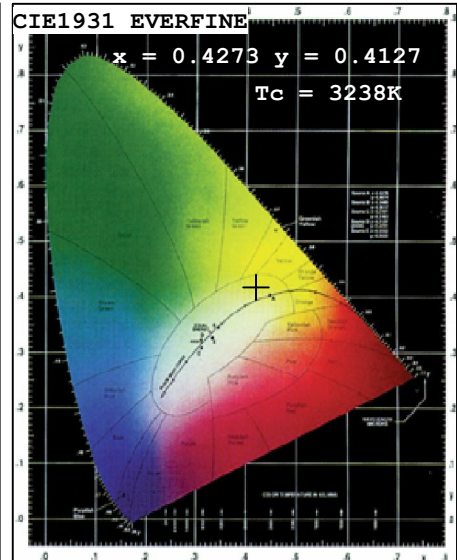

## Submersible LED Lights

HG-FTN LED lights are capable of being placed above or below the water line. This feature allows you to create lighting accents in endless combinations. The LED lights also are capable of being placed underwater exclusively, which means your fish or underwater landscape can become the focal point of your pond experience. HG-FTN will easily light up your pond or waterfall at night, and give you the display that even professionals will envy.

### Specifications

Control Method	DMX control
Color	RGB
Cable Connection	5 wires
Body Material	316 stainless steel
Size	179mmD x 77mmH x 50mm
Number of LED	12 x 1W
Input Voltage	DC 12V
Watts Used	12W
Power Consumption	1.17A
Lumens per Watt	80.19 lm/w
Max Lumens:	1,130.90 lm
Working Temperature	0 - 40 °C
Beam Angle	15/25/30/45/60°
IP Rating	IP.68
Useful LED Life	50,000 hrs average
Warranty	2 years

**Light Source Test Report**

**Color Parameters:**

Chromaticity Coordinate:  $x=0.4273$   $y=0.4127$   $u'=0.2408$   $v'=0.5233$   
Tc=3238K Dominant WL:Ld=580.2nm Purity=52.2% Centroid WL:580.0nm  
Ratio:R=19.8% G=79.0% B=1.3% Peak WL:Lp=585.0nm HWL:107.5nm  
Render Index:Ra=62.4  
R1 =56 R2 =73 R3 =87 R4 =57 R5 =55 R6 =59 R7 =76  
R8 =35 R9 =-63 R10=37 R11=47 R12=26 R13=59 R14=92 R15=50

**Photo Parameters:**

Flux: 1130.9 lm Fe: 3.0468 W Efficacy:80.19 lm/W  
LEVEL: WHITE:ANSI\_3500K

**Electrical Parameters:**

Luminaire: U=14.22V I=1.173A P=14.10W PF=0.8452

**Instrument Status:**

Scan Range:380.0nm-800.0nm Interval:5.0nm[0]  
REF=51347(R=4) %=-0.156%