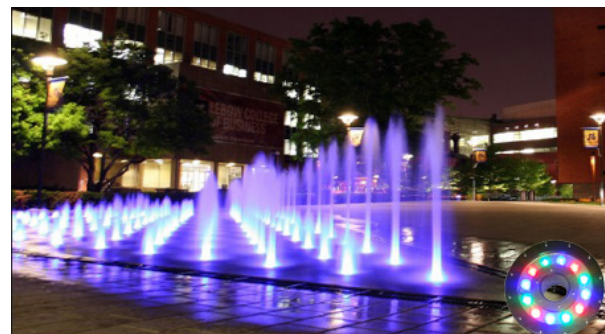

Specifications

Control Method	DMX control
Color	RGB
Cable Connection	5 wires
Body Material	316 stainless steel
Size	179mmD x 77mmH x 50mm
Number of LED	12 x 1W
Input Voltage	DC 12V
Watts Used	12W
Power Consumption	1.17A
Lumens per Watt	80.19 lm/w
Max Lumens:	1,130.90 lm
Working Temperature	0 - 40 °C
Beam Angle	15/25/30/45/60°
IP Rating	IP.68
Useful LED Life	50,000 hrs average
Warranty	2 years