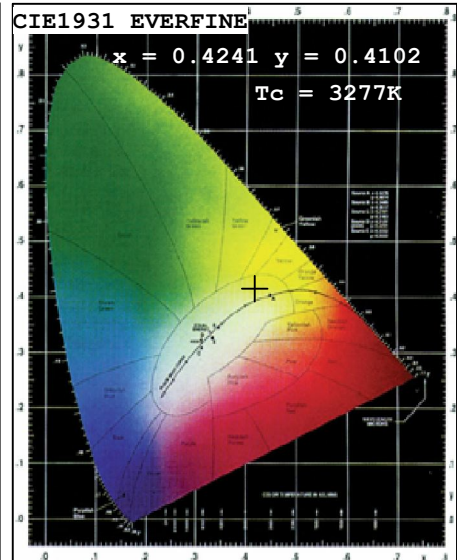

## Submersible LED Lights

HG-FTN LED lights are capable of being placed above or below the water line. This feature allows you to create lighting accents in endless combinations. The LED lights also are capable of being placed underwater exclusively, which means your fish or underwater landscape can become the focal point of your pond experience. HG-FTN will easily light up your pond or waterfall at night, and give you the display that even professionals will envy.

### Specifications

Control Method	DMX control
Color	RGB
Cable Connection	5 wires
Body Material	316 stainless steel
Size	179mmD x 77mmH x 50mm
Number of LED	9 x 1W
Input Voltage	DC 12V
Watts Used	9W
Power Consumption	0.80A
Lumens per Watt	84.80 lm/w
Max Lumens:	796.12 lm
Working Temperature	0 - 40 °C
Beam Angle	15/25/30/45/60°
IP Rating	IP.68
Useful LED Life	50,000 hrs average
Warranty	2 years

#### Color Parameters:

Chromaticity Coordinate:  $x=0.4241$   $y=0.4102$  /  $u'=0.2398$   $v'=0.5219$   
Tc=3277K Dominant WL:Ld=580.1nm Purity=50.4% Centroid WL:579.0nm  
Ratio:R=19.7% G=79.0% B=1.3% Peak WL:Lp=585.0nm HWL:108.2nm  
Render Index:Ra=62.7  
R1 =57 R2 =73 R3 =87 R4 =58 R5 =55 R6 =60 R7 =76  
R8 =36 R9 =-63 R10=37 R11=48 R12=27 R13=59 R14=92 R15=50

#### Photo Parameters:

Flux: 796.12 lm Fe: 2.1492 W Efficacy:84.80 lm/W  
LEVEL: WHITE:ANSI\_3500K