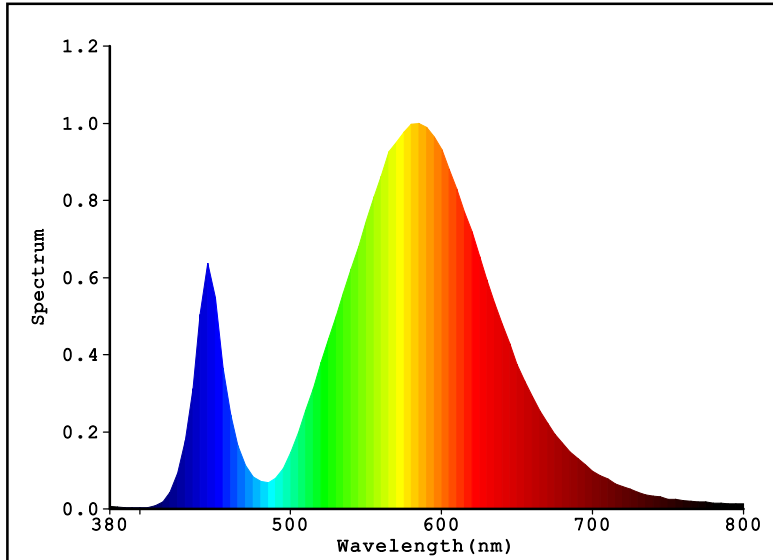

## Submersible LED Lights

HG-FTN LED lights are capable of being placed above or below the water line. This feature allows you to create lighting accents in endless combinations. The LED lights also are capable of being placed underwater exclusively, which means your fish or underwater landscape can become the focal point of your pond experience. HG-FTN will easily light up your pond or waterfall at night, and give you the display that even professionals will envy.

### Specifications

Control Method	DMX control
Color	RGB
Cable Connection	5 wires
Body Material	316 stainless steel
Size	179mmD x 77mmH x 50mm
Number of LED	9 x 1W
Input Voltage	DC 12V
Watts Used	9W
Power Consumption	0.80A
Lumens per Watt	84.80 lm/w
Max Lumens:	796.12 lm
Working Temperature	0 - 40 °C
Beam Angle	15/25/30/45/60°
IP Rating	IP.68
Useful LED Life	50,000 hrs average
Warranty	2 years

#### Color Parameters:

Chromaticity Coordinate:  $x=0.4241$   $y=0.4102$  /  $u'=0.2398$   $v'=0.5219$   
Tc=3277K Dominant WL:Ld=580.1nm Purity=50.4% Centroid WL:579.0nm  
Ratio:R=19.7% G=79.0% B=1.3% Peak WL:Lp=585.0nm HWL:108.2nm  
Render Index:Ra=62.7  
R1 =57 R2 =73 R3 =87 R4 =58 R5 =55 R6 =60 R7 =76  
R8 =36 R9 =-63 R10=37 R11=48 R12=27 R13=59 R14=92 R15=50

#### Photo Parameters:

Flux: 796.12 lm Fe: 2.1492 W Efficacy:84.80 lm/W  
LEVEL: WHITE:ANSI\_3500K