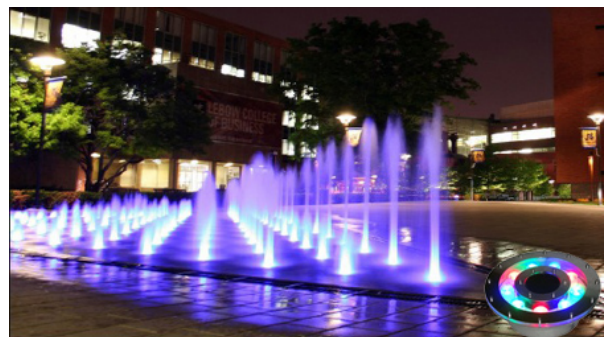

Specifications

Control Method	DMX control
Color	RGB
Cable Connection	5 wires
Body Material	316 stainless steel
Size	179mmD x 77mmH x 50mm
Number of LED	9 x 1W
Input Voltage	DC 12V
Watts Used	9W
Power Consumption	0.80A
Lumens per Watt	84.80 lm/w
Max Lumens:	796.12 lm
Working Temperature	0 - 40 °C
Beam Angle	15/25/30/45/60°
IP Rating	IP.68
Useful LED Life	50,000 hrs average
Warranty	2 years