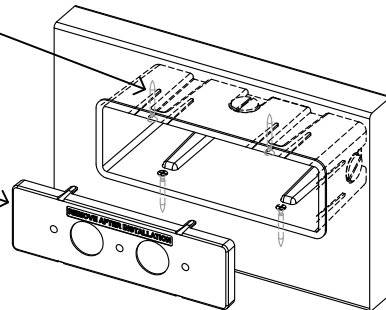

THE FX LUMINAIRE PANCIA
DUPPIO USING SUPPLIED
HARDWARE. MOUNT 8"–12" OFF
FINISHED GRADE.

THE FX LUMINAIRE PANCIA DUPPIO
INCORPORATES A LEVEL
ADJUSTING FACEPLATE, TWO 10
WATT MAXIMUM LAMPS.

WOODEN WALL

COIL 12" SERVICE LOOP INSIDE
SLEEVE.

CUT A 4.625" X 2.75" REC HOLE
THRU THE WOOD WALL TO MOUNT
FX LUMINAIRE PANCIA DUPPIO.
MOUNT SLEEVE IN PLACE USING
1" #6 GALVANIZED DECK SCREWS.

IF WALL IS STUCCOED OR COATED
USE THE "REUSABLE
CONSTRUCTION" COVER TO KEEP
CAVITY CLEAN AND CLEAR OF
DEBRIS.

THIS FIXTURE IS DESIGNED
FOR DOWN LIGHTING ONLY.
DO NOT USE IN UP LIGHT
POSITION.

SECTION/ELEVATION

PANCIA DUPPIO(PD)
WOOD WALL MOUNT

NOT TO SCALE

FX LUMINAIRE DETAIL