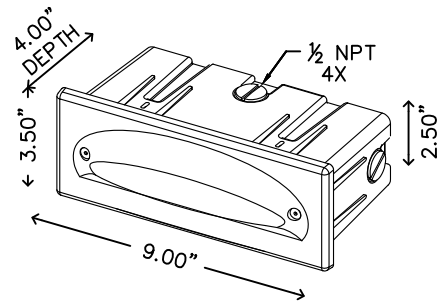

SECTION/ELEVATION

XX PANCIA DUPPIO(PD)  
 BOLLARD MOUNT

---

NOT TO SCALE FX LUMINAIRE DETAIL

THE FX PANCIA DUPPIO IN ANY HORIZONTAL MOUNTING APPLICATION WITH SUPPLIED HARDWARE.

THE FX LUMINAIRE PANCIA DUPPIO INCORPORATES A LEVEL ADJUSTING FACEPLATE, TWO 10 WATT MAXIMUM LAMPS.

WATERPROOF SLEEVE END TO PREVENT WATER FROM SEEPING THROUGH THE WALL INTO THE LAMP HOUSING. LEAVE 12" SERVICE LOOP COILED INSIDE THE SLEEVE.

- FX LITESPLICE
- 12 GA MAINLINE CABLE
- BLUE OR GRAY ENT CONDUIT WITH STRANDED THHN WIRE SIZED TO MATCH WATTAGE LOAD.
- IF WALL IS STUCCOED OR COATED USE THE "REUSABLE CONSTRUCTION" COVER TO KEEP CAVITY CLEAN AND CLEAR OF DEBRIS.
- THIS FIXTURE IS DESIGNED FOR DOWN LIGHTING ONLY. DO NOT USE IN UP LIGHT POSITION.