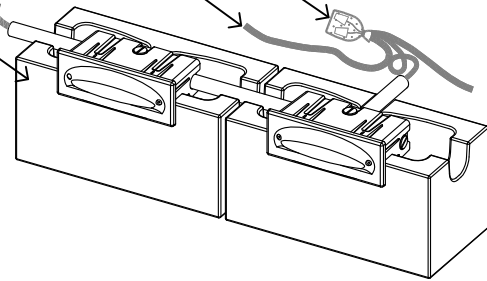

SECTION/ELEVATION

XX PANCIA DUPPIO(PD)  
 BOLLARD MOUNT

---

NOT TO SCALE FX LUMINAIRE DETAIL

THE FX PANCIA DUPPIO IN ANY HORIZONTAL MOUNTING APPLICATION WITH SUPPLIED HARDWARE.

THE FX LUMINAIRE PANCIA DUPPIO INCORPORATES A LEVEL ADJUSTING FACEPLATE, TWO 10 WATT MAXIMUM LAMPS.

WATERPROOF SLEEVE END TO PREVENT WATER FROM SEEPING THROUGH THE WALL INTO THE LAMP HOUSING. LEAVE 12" SERVICE LOOP COILED INSIDE THE SLEEVE.

- FX LITESPLICE
- 12 GA MAINLINE CABLE
- BLUE OR GRAY ENT CONDUIT WITH STRANDED THHN WIRE SIZED TO MATCH WATTAGE LOAD.
- IF WALL IS STUCCOED OR COATED USE THE "REUSABLE CONSTRUCTION" COVER TO KEEP CAVITY CLEAN AND CLEAR OF DEBRIS.
- THIS FIXTURE IS DESIGNED FOR DOWN LIGHTING ONLY. DO NOT USE IN UP LIGHT POSITION.