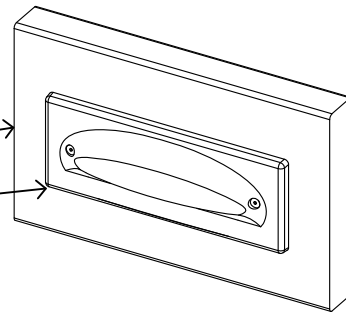

THE FX LUMINAIRE PANCIA
DUPPIO USING SUPPLIED
HARDWARE. MOUNT 8"–12" OFF
FINISHED GRADE.

THE FX LUMINAIRE PANCIA DUPPIO
INCORPORATES A LEVEL
ADJUSTING FACEPLATE, TWO 10
WATT MAXIMUM LAMPS.

WOODEN WALL

COIL 12" SERVICE LOOP INSIDE
SLEEVE.

CUT A 4.625" X 2.75" REC HOLE
THRU THE WOOD WALL TO MOUNT
FX LUMINAIRE PANCIA DUPPIO.
MOUNT SLEEVE IN PLACE USING
1" #6 GALVANIZED DECK SCREWS.

IF WALL IS STUCCOED OR COATED
USE THE "REUSABLE
CONSTRUCTION" COVER TO KEEP
CAVITY CLEAN AND CLEAR OF
DEBRIS.

THIS FIXTURE IS DESIGNED
FOR DOWN LIGHTING ONLY.
DO NOT USE IN UP LIGHT
POSITION.

SECTION/ELEVATION

PANCIA DUPPIO(PD)
WOOD WALL MOUNT

NOT TO SCALE

FX LUMINAIRE DETAIL