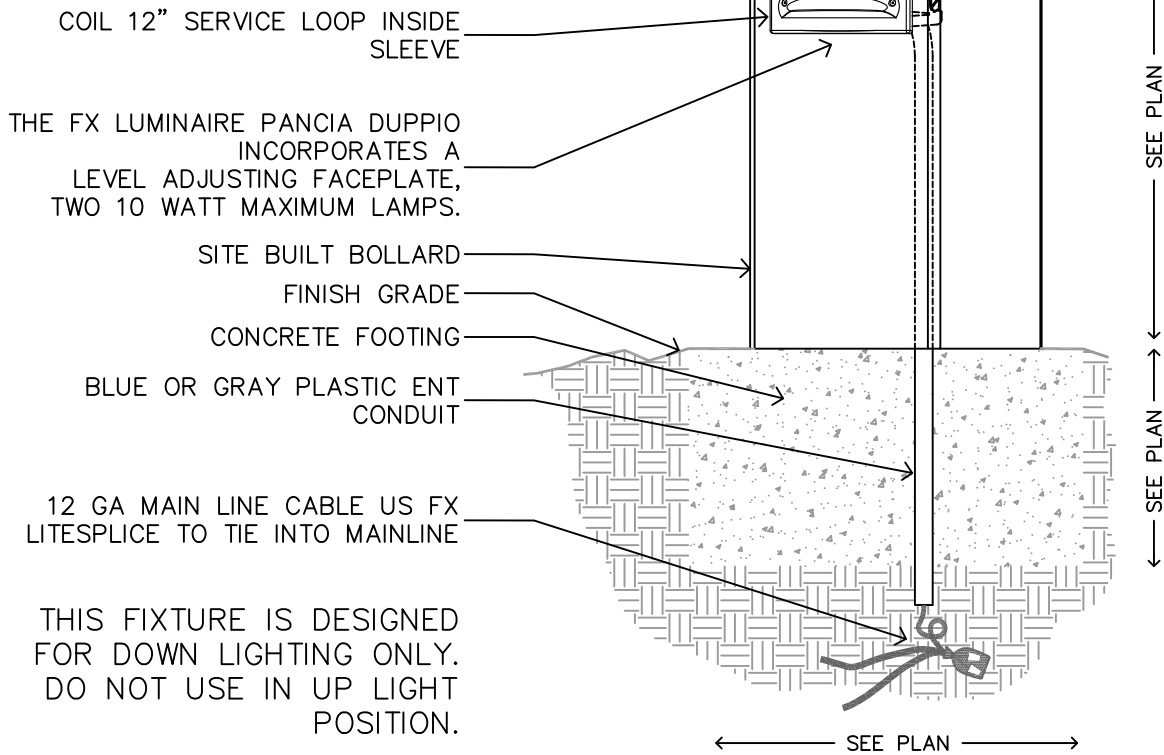

SECTION/ELEVATION

XX PANCIA DUPPIO(PD)  
 BOLLARD MOUNT

---

NOT TO SCALE FX LUMINAIRE DETAIL

THE FX PANCIA DUPPIO IN ANY HORIZONTAL MOUNTING APPLICATION WITH SUPPLIED HARDWARE.

THE FX LUMINAIRE PANCIA DUPPIO INCORPORATES A LEVEL ADJUSTING FACEPLATE, TWO 10 WATT MAXIMUM LAMPS.

WATERPROOF SLEEVE END TO PREVENT WATER FROM SEEPING THROUGH THE WALL INTO THE LAMP HOUSING. LEAVE 12" SERVICE LOOP COILED INSIDE THE SLEEVE.

- FX LITESPLICE
- 12 GA MAINLINE CABLE
- BLUE OR GRAY ENT CONDUIT WITH STRANDED THHN WIRE SIZED TO MATCH WATTAGE LOAD.
- IF WALL IS STUCCOED OR COATED USE THE "REUSABLE CONSTRUCTION" COVER TO KEEP CAVITY CLEAN AND CLEAR OF DEBRIS.
- THIS FIXTURE IS DESIGNED FOR DOWN LIGHTING ONLY. DO NOT USE IN UP LIGHT POSITION.